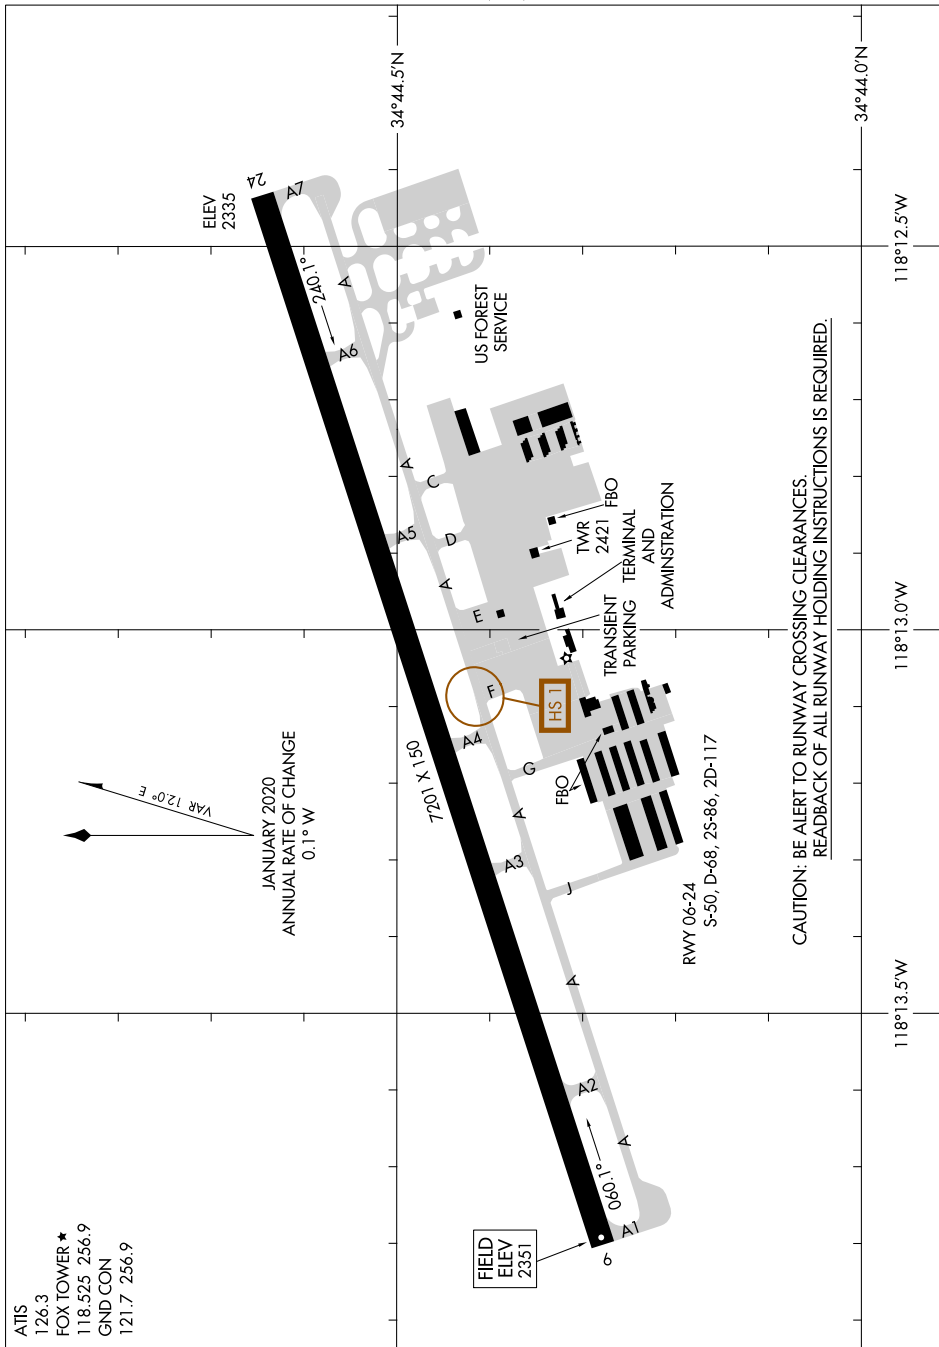

# AIRPORT DIAGRAM

AL-5065 (FAA)

GENERAL WM J FOX AIRFIELD (WJF)  
LANCASTER, CALIFORNIA

SW-3, 30 DEC 2021 to 27 JAN 2022

118°13.5'W 118°13.0'W 118°12.5'W

34°44.5'N

34°44.0'N

# AIRPORT DIAGRAM

LANCASTER, CALIFORNIA  
GENERAL WM J FOX AIRFIELD (WJF)

SW-3, 30 DEC 2021 to 27 JAN 2022