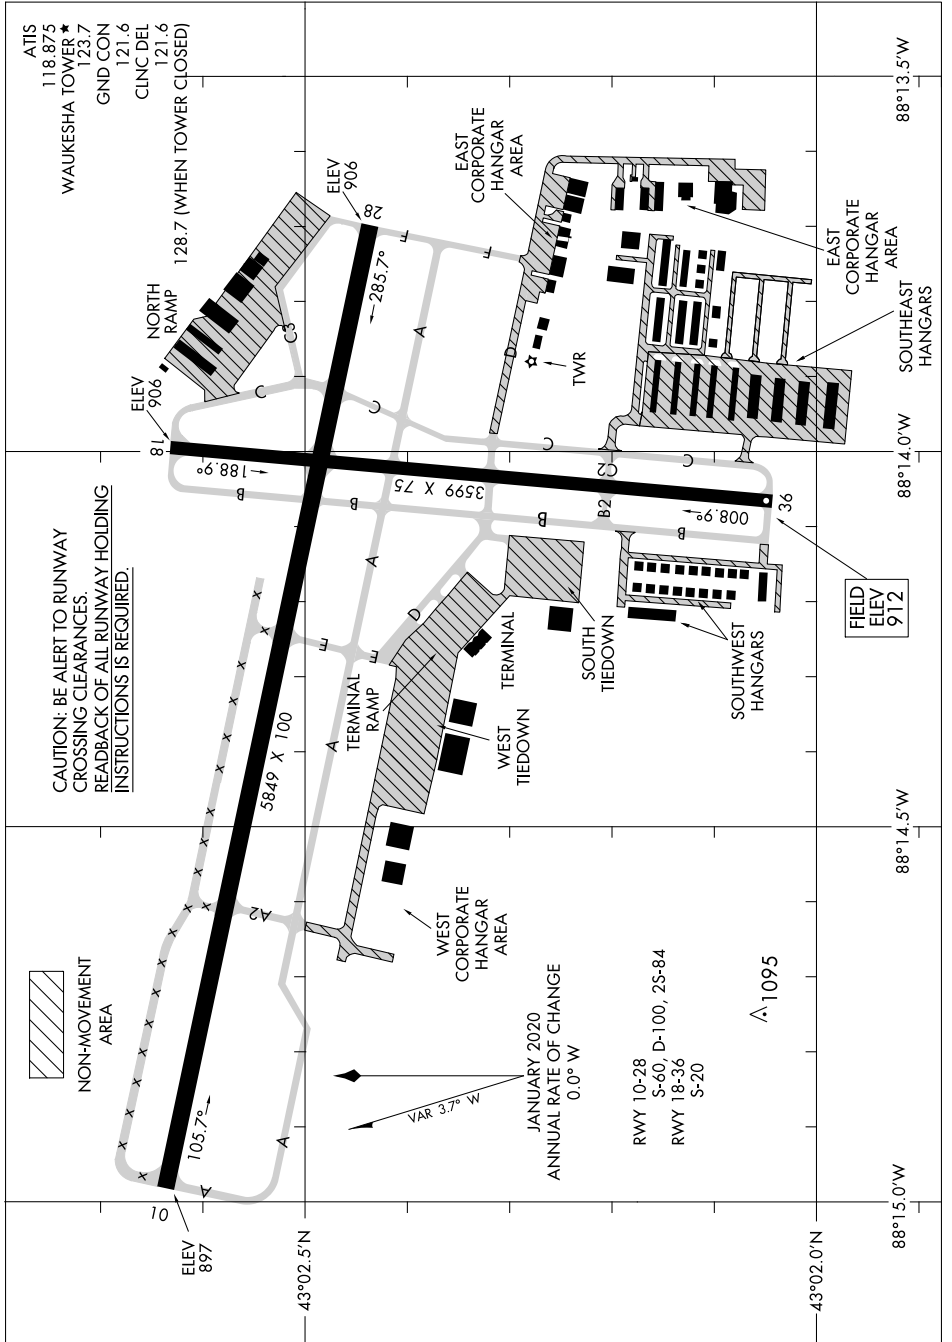

AIRPORT DIAGRAM

AL-5078 (FAA)

WAUKESHA COUNTY (UES)
WAUKESHA, WISCONSIN

EC-3, 30 DEC 2021 to 27 JAN 2022

EC-3, 30 DEC 2021 to 27 JAN 2022

AIRPORT DIAGRAM

WAUKESHA, WISCONSIN
WAUKESHA COUNTY (UES)