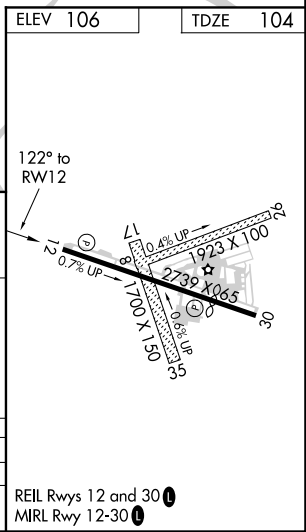

# RNAV (GPS) RWY 12

SOMERSET (SMQ)

APP CRS	Rwy Idg	<b>2739</b>
<b>122°</b>	TDZE	<b>104</b>
	Apt Elev	<b>106</b>

RNP APCH.		MISSED APPROACH: Climbing right turn to 2500 direct SBJ VOR/DME and hold, continue climb in hold to 2500	
<p><b>▼</b> Procedure NA at night. Rwy 12 helicopter visibility reduction below 1 SM NA.</p> <p><b>▲</b></p>		ASOS	NEW YORK APP CON
		<b>120.6</b>	<b>132.8 379.9</b>
		UNICOM	<b>118.325</b>
		<b>123.0</b> (CTAF)	

CATEGORY	A	B	C	D
LN AV MDA	640-1	536 (600-1)		NA
<b>☐</b> CIRCLING	640-1	960-1¼		NA
	534 (600-1)	854 (900-1¼)		

NE-2, 30 DEC 2021 to 27 JAN 2022

NE-2, 30 DEC 2021 to 27 JAN 2022