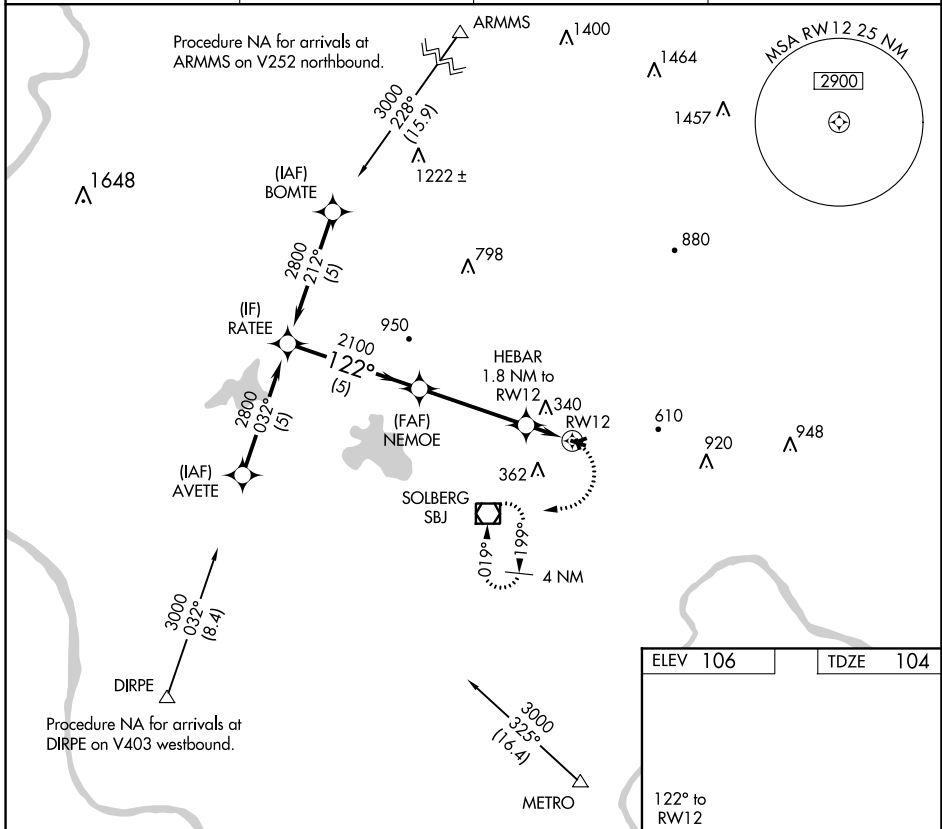

# RNAV (GPS) RWY 12

SOMERSET (SMQ)

APP CRS	Rwy Idg	<b>2739</b>
<b>122°</b>	TDZE	<b>104</b>
	Apt Elev	<b>106</b>

RNP APCH.		MISSED APPROACH: Climbing right turn to 2500 direct SBJ VOR/DME and hold, continue climb in hold to 2500	
<p><b>▼</b> Procedure NA at night. Rwy 12 helicopter visibility reduction below 1 SM NA.</p> <p><b>▲</b></p>		ASOS	NEW YORK APP CON
		<b>120.6</b>	<b>132.8 379.9</b>
		UNICOM	<b>118.325</b>
		<b>123.0</b> (CTAF)	

CATEGORY	A	B	C	D
LN AV MDA	640-1	536 (600-1)		NA
<b>☐</b> CIRCLING	640-1	960-1¼		NA
	534 (600-1)	854 (900-1¼)		

NE-2, 30 DEC 2021 to 27 JAN 2022

NE-2, 30 DEC 2021 to 27 JAN 2022