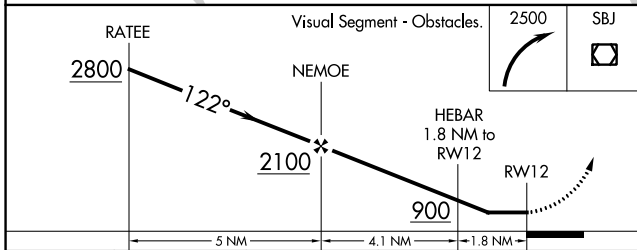

# RNAV (GPS) RWY 12

SOMERSET (SMQ)

APP CRS	Rwy Idg	<b>2739</b>
<b>122°</b>	TDZE	<b>104</b>
	Apt Elev	<b>106</b>

RNP APCH.		MISSED APPROACH: Climbing right turn to 2500 direct SBJ VOR/DME and hold, continue climb in hold to 2500	
<p><b>▼</b> Procedure NA at night. Rwy 12 helicopter visibility reduction below 1 SM NA.</p> <p><b>▲</b></p>		ASOS	NEW YORK APP CON
		<b>120.6</b>	<b>132.8 379.9</b>
		UNICOM	<b>118.325</b>
		<b>123.0</b> (CTAF)	

CATEGORY	A	B	C	D
LN AV MDA	640-1	536 (600-1)		NA
<b>☐</b> CIRCLING	640-1	960-1¼		NA
	534 (600-1)	854 (900-1¼)		

NE-2, 30 DEC 2021 to 27 JAN 2022

NE-2, 30 DEC 2021 to 27 JAN 2022