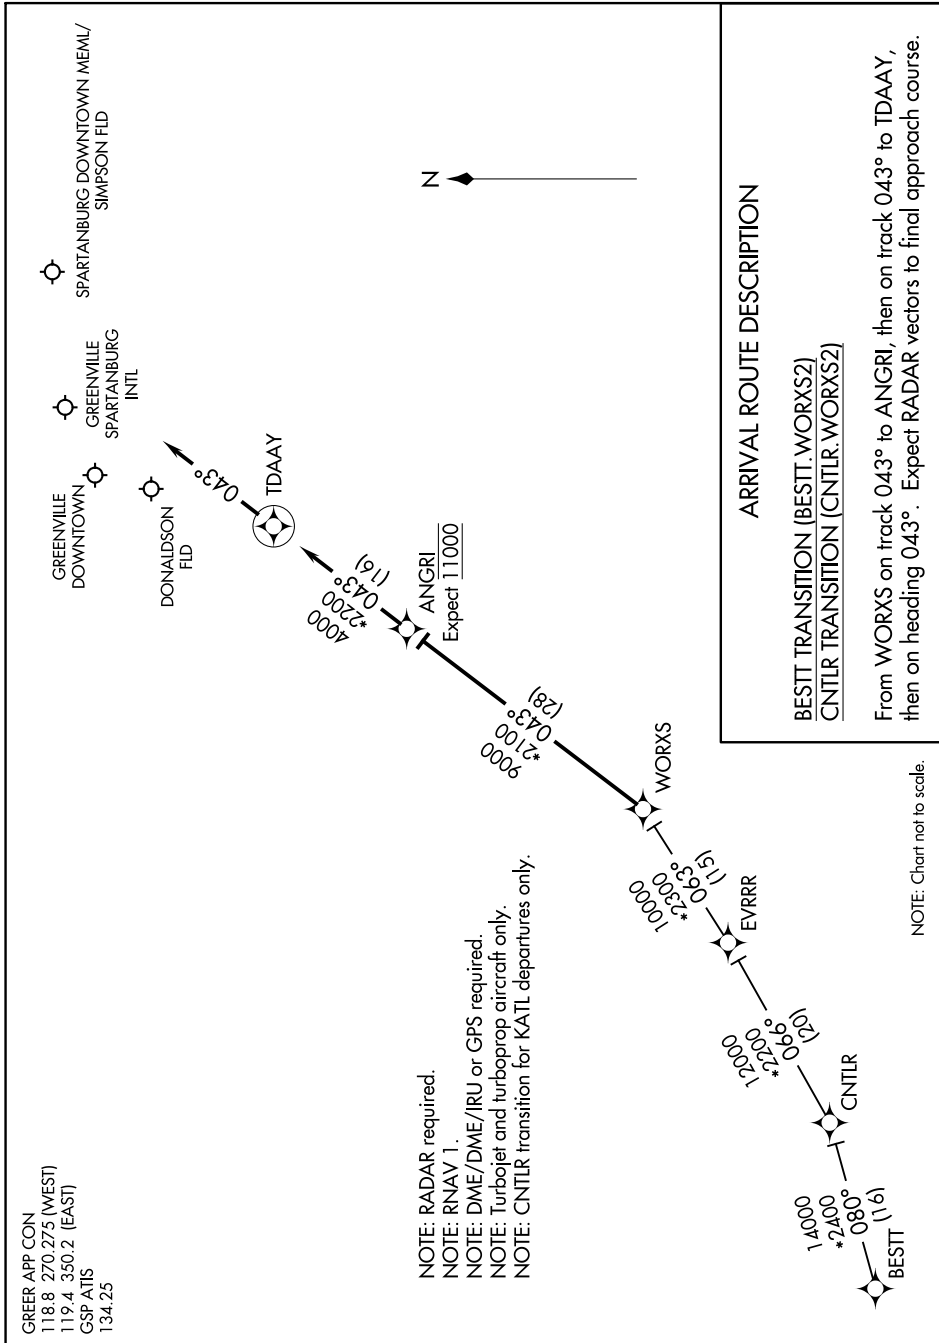

WORXS TWO ARRIVAL(RNAV)

GREER, SOUTH CAROLINA

SE-2, 30 DEC 2021 to 27 JAN 2022

WORXS TWO ARRIVAL(RNAV)

GREER, SOUTH CAROLINA

SE-2, 30 DEC 2021 to 27 JAN 2022