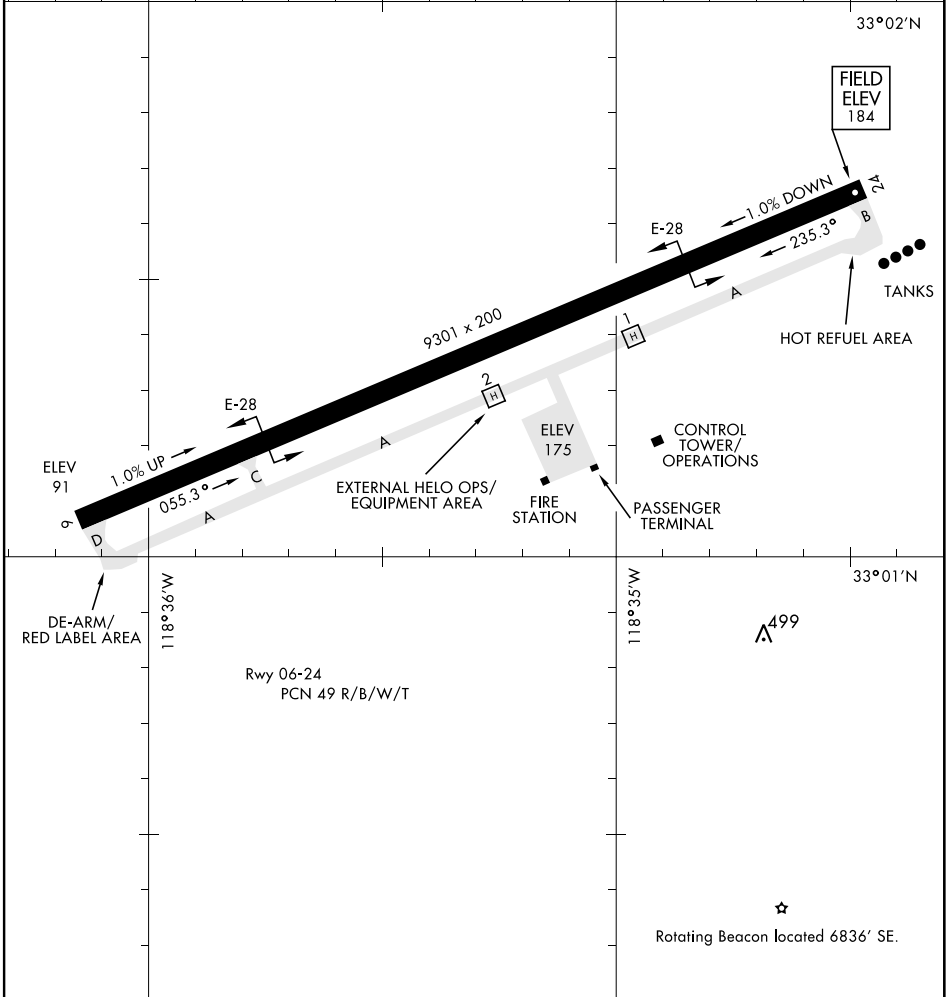

18200

AIRPORT DIAGRAM

SAN CLEMENTE ISLAND NALF (FREDERICK SHERMAN FLD) (KNUC)

AFD-5126 [USN]

SAN CLEMENTE ISLAND, CALIFORNIA

ATIS ★ 268.6
SAN CLEMENTE ISLAND TOWER ★
126.75 278.8
GND CON
119.55 251.05

APRIL 2016
ANNUAL RATE OF CHANGE
0.1° W

SW-3, 30 DEC 2021 to 27 JAN 2022

SW-3, 30 DEC 2021 to 27 JAN 2022

AIRPORT DIAGRAM

SAN CLEMENTE ISLAND, CALIFORNIA

SAN CLEMENTE ISLAND NALF (FREDERICK SHERMAN FLD) (KNUC)

★
Rotating Beacon located 6836' SE.