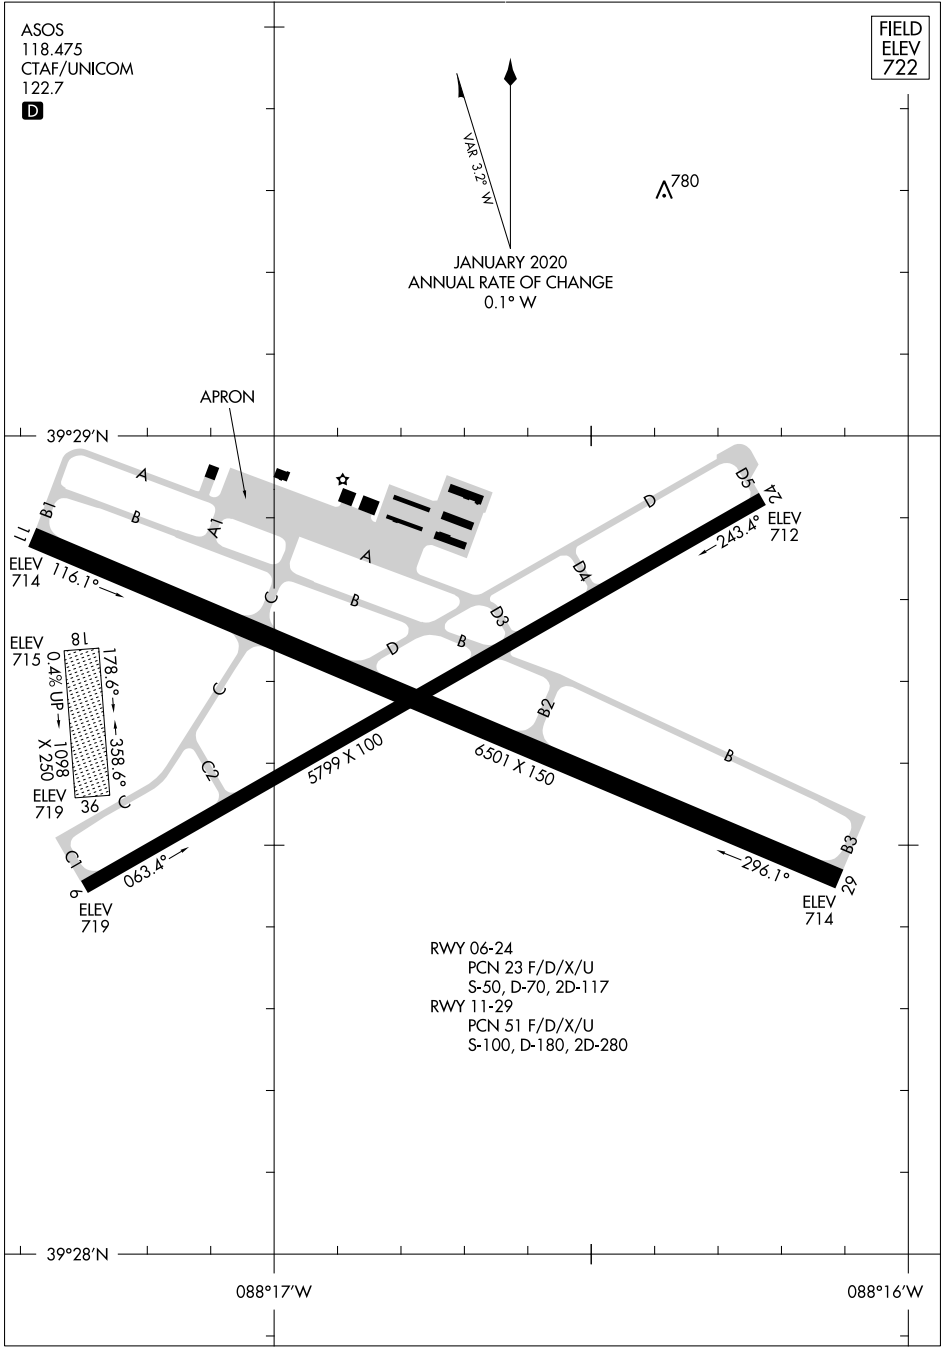

21112

AIRPORT DIAGRAM

AL-5180 (FAA)

COLES COUNTY MEML (MTO)
MATTOON/CHARLESTON, ILLINOIS

ASOS
118.475
CTAF/UNICOM
122.7

FIELD
ELEV
722

EC-3, 30 DEC 2021 to 27 JAN 2022

EC-3, 30 DEC 2021 to 27 JAN 2022

RWY 06-24
PCN 23 F/D/X/U
S-50, D-70, 2D-117

RWY 11-29
PCN 51 F/D/X/U
S-100, D-180, 2D-280

AIRPORT DIAGRAM

21112

MATTOON/CHARLESTON, ILLINOIS
COLES COUNTY MEML (MTO)