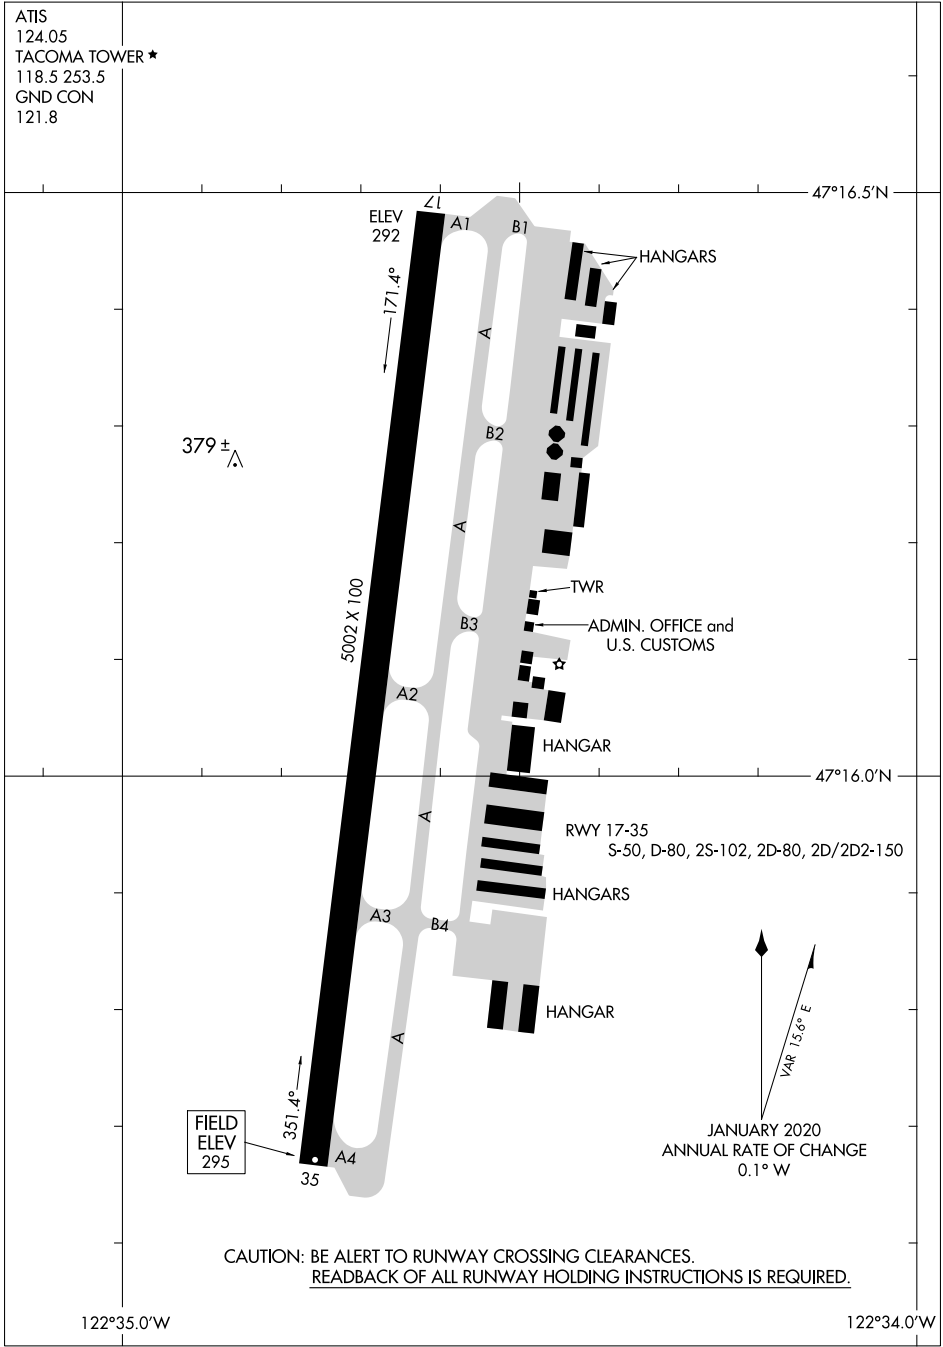

AIRPORT DIAGRAM

AL-5186 (FAA)

TACOMA NARROWS (TIW)
TACOMA, WASHINGTON

ATIS
124.05
TACOMA TOWER ★
118.5 253.5
GND CON
121.8

NW-1, 30 DEC 2021 to 27 JAN 2022

NW-1, 30 DEC 2021 to 27 JAN 2022

CAUTION: BE ALERT TO RUNWAY CROSSING CLEARANCES.
READBACK OF ALL RUNWAY HOLDING INSTRUCTIONS IS REQUIRED.

122°35.0'W

122°34.0'W