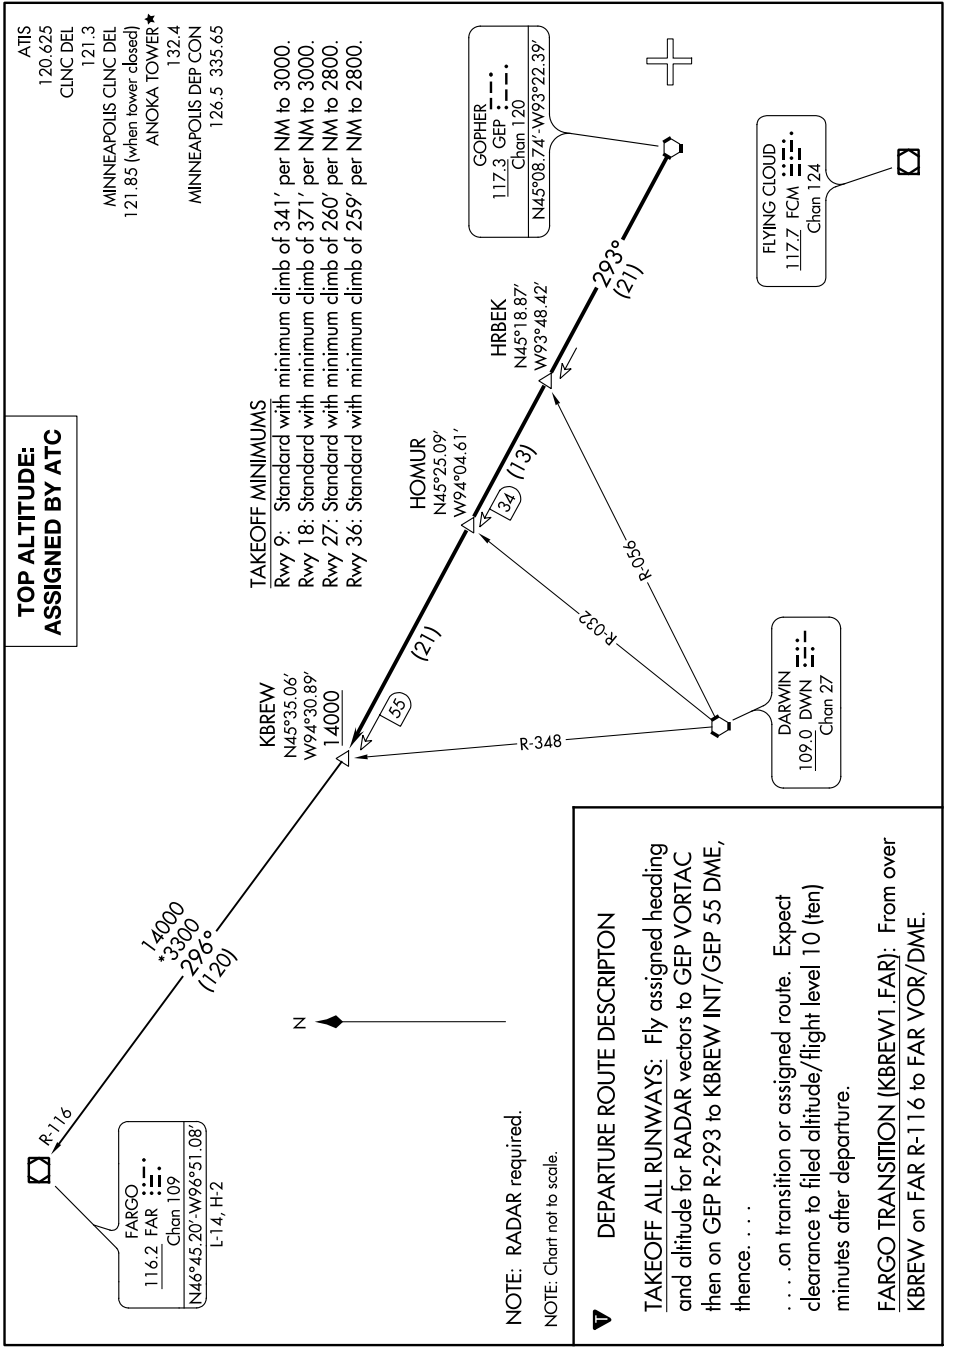

(KBREW1.KBREW) 21112
KBREW ONE DEPARTURE

ANOKA COUNTY-BLAINE (JANES FLD) (ANE)
 AL-5202 (FAA) MINNEAPOLIS, MINNESOTA

NC-1, 30 DEC 2021 to 27 JAN 2022

KBREW ONE DEPARTURE
 (KBREW1.KBREW) 01FEB18

MINNEAPOLIS, MINNESOTA
 ANOKA COUNTY-BLAINE (JANES FLD) (ANE)

NC-1, 30 DEC 2021 to 27 JAN 2022