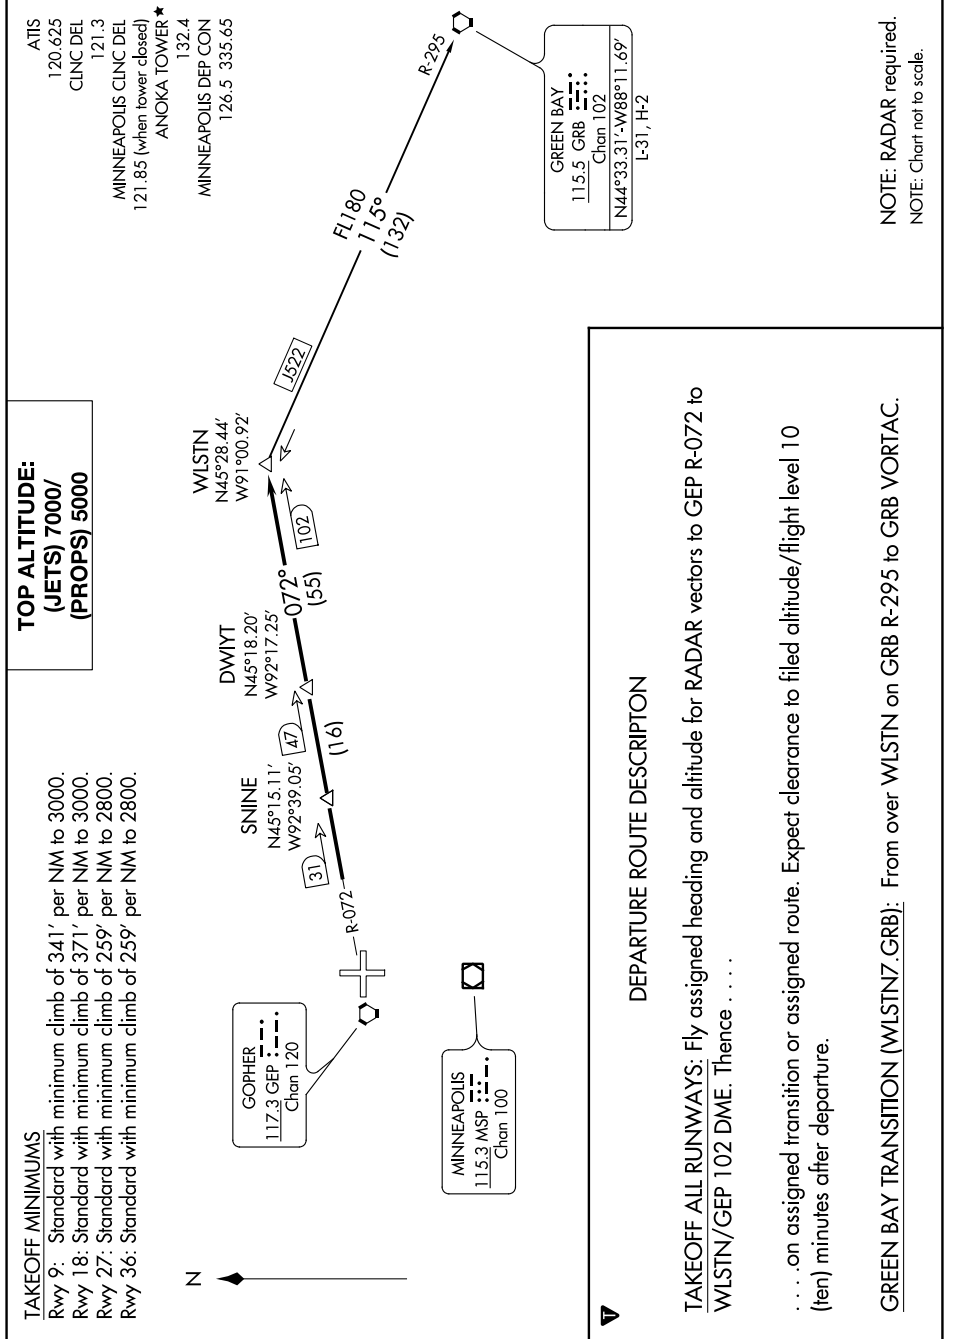

**WLSTN SEVEN DEPARTURE**

AL-5202 (FAA)

ANOKA COUNTY-BLAINE (JANES FLD) (ANE)  
MINNEAPOLIS, MINNESOTA

NC-1, '1, 30 DEC 2021 to 27 JAN 2022

**WLSTN SEVEN DEPARTURE**  
(WLSTN7.WLSTN) 17AUG17

ANOKA COUNTY-BLAINE (JANES FLD) (ANE)  
MINNEAPOLIS, MINNESOTA

NC-1, 30 DEC 2021 to 27 JAN 2022