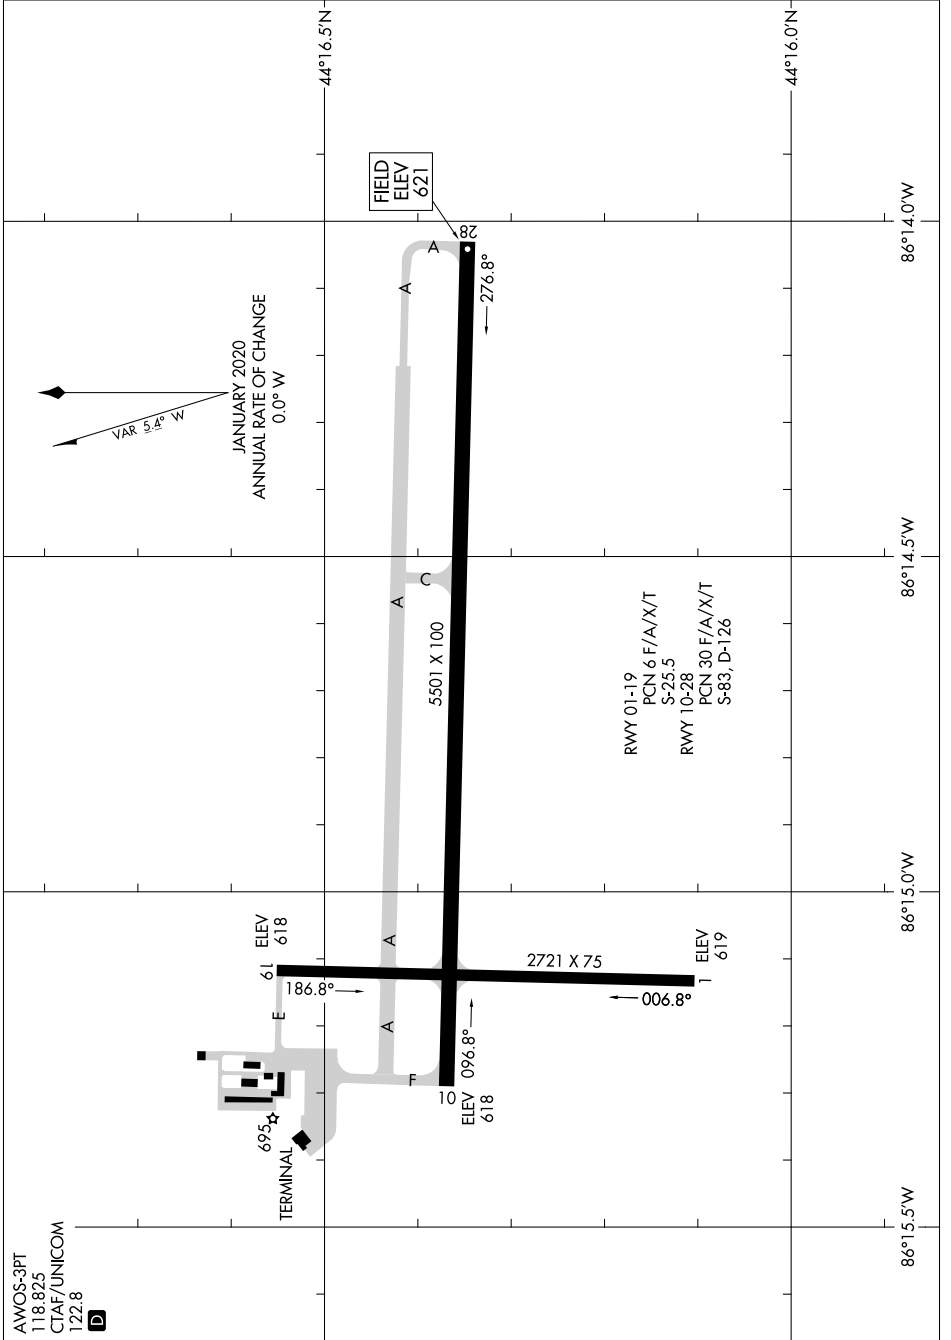

AIRPORT DIAGRAM

AL-5257 (FAA)

MANISTEE COUNTY/BLACKER (MBL)

MANISTEE, MICHIGAN

EC-1, 30 DEC 2021 to 27 JAN 2022

EC-1, 30 DEC 2021 to 27 JAN 2022

AIRPORT DIAGRAM