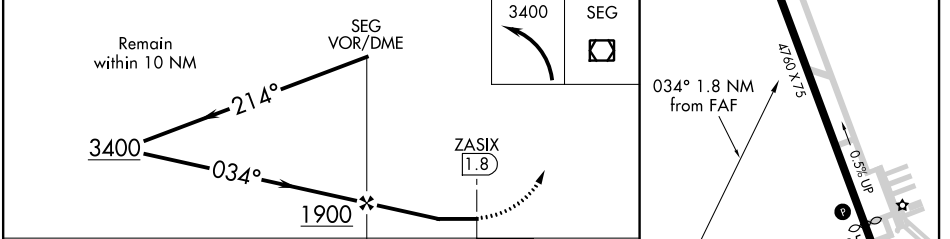

VOR/DME SEG 110.4 Chan 41	APP CRS 034°	Rwy Idg TDZE Apt Elev	N/A N/A 464
---	------------------------	-----------------------------	--

VOR-A

PENN VALLEY (SEG)

Circling to Rwy 17 NA at night. When Circling to Rwy 35 at night, operational VGSI required, remain on or above VGSI glidepath until threshold. -15°C	MISSED APPROACH: Climbing left turn to 3400 direct SEG VOR/DME and hold, continue climb-in-hold to 3400.
--	--

ASOS 123.975	HARRISBURG APP CON 118.25 269.45	UNICOM 122.7 (CTAF)
------------------------	--	-------------------------------

NE-4, 30 DEC 2021 to 27 JAN 2022

NE-4, 30 DEC 2021 to 27 JAN 2022

CATEGORY	A	B	C	D
CIRCLING	1400-1¼	936 (1000-1¼)	NA	