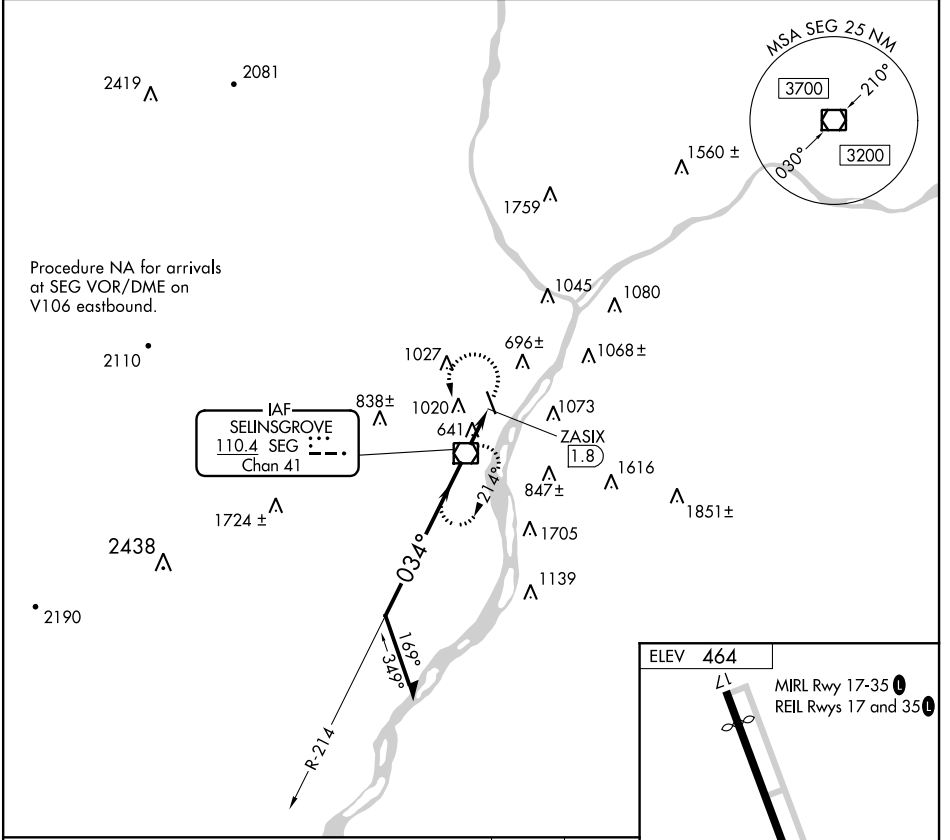

VOR/DME SEG 110.4 Chan 41	APP CRS 034°	Rwy Idg TDZE Apt Elev	N/A N/A 464
---	------------------------	-----------------------------	--

VOR-A

PENN VALLEY (SEG)

Circling to Rwy 17 NA at night. When Circling to Rwy 35 at night, operational VGSI required, remain on or above VGSI glidepath until threshold. -15°C	MISSED APPROACH: Climbing left turn to 3400 direct SEG VOR/DME and hold, continue climb-in-hold to 3400.
--	--

ASOS 123.975	HARRISBURG APP CON 118.25 269.45	UNICOM 122.7 (CTAF)
------------------------	--	-------------------------------

NE-4, 30 DEC 2021 to 27 JAN 2022

NE-4, 30 DEC 2021 to 27 JAN 2022

CATEGORY	A	B	C	D
CIRCLING	1400-1¼	936 (1000-1¼)	NA	