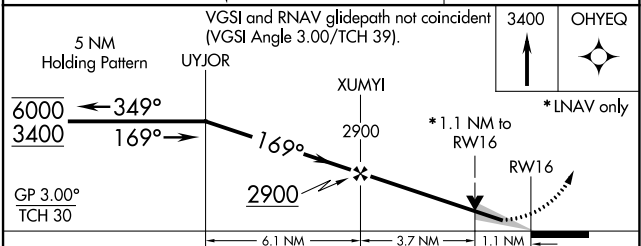

WAAS CH 40104 W16A	APP CRS 169°	Rwy Idg 4797 TDZE 1319 Apt Elev 1319
--	------------------------	---

RNAV (GPS) RWY 16

ESTHERVILLE MUNI (EST)

RNP APCH.

⚠ Circling NA to Rwy 6 and 24. Baro-VNAV and VDP NA when using Jackson altimeter setting. For uncompensated Baro-VNAV systems, LNAV/VNAV NA below -17°C or above 54°C. When local altimeter setting not received, use Jackson altimeter setting and increase all DA/MDA 60 feet.

MISSED APPROACH: Climb to 3400 direct OHYEQ and hold.

ASOS 121.425	MINNEAPOLIS CENTER 127.75 257.7	UNICOM 122.8 (CTAF) 0
------------------------	---	---------------------------------

ELEV 1319	TDZE 1319
-----------	-----------