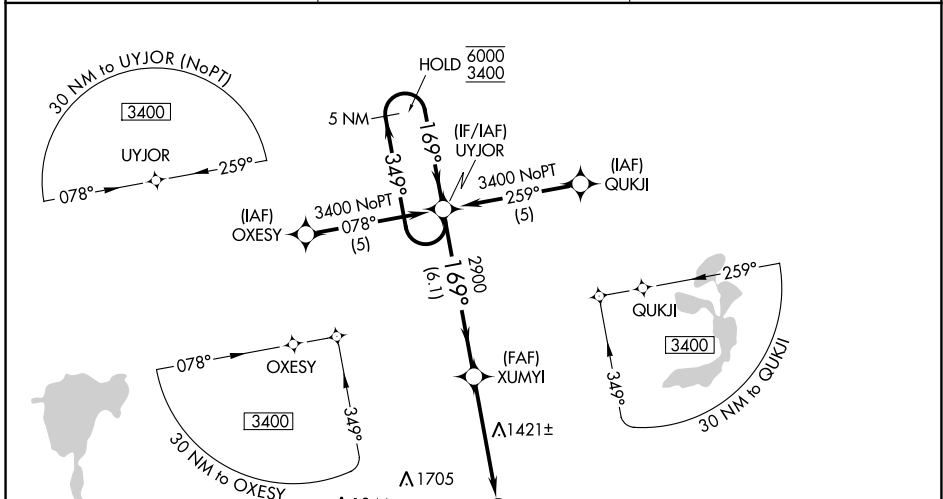

WAAS CH 40104 W16A	APP CRS 169°	Rwy Idg 4797 TDZE 1319 Apt Elev 1319
--	------------------------	---

RNAV (GPS) RWY 16

ESTHERVILLE MUNI (EST)

RNP APCH.

⚠ Circling NA to Rwy 6 and 24. Baro-VNAV and VDP NA when using Jackson altimeter setting. For uncompensated Baro-VNAV systems, LNAV/VNAV NA below -17°C or above 54°C. When local altimeter setting not received, use Jackson altimeter setting and increase all DA/MDA 60 feet.

MISSED APPROACH: Climb to 3400 direct OHYEQ and hold.

ASOS 121.425	MINNEAPOLIS CENTER 127.75 257.7	UNICOM 122.8 (CTAF) 0
------------------------	---	---------------------------------

ELEV 1319	TDZE 1319
-----------	-----------

CATEGORY	A	B	C	D
LPV DA	1569-1	250 (300-1)		NA
LNAV/VNAV DA	1608-1	289 (300-1)		NA
LNAV MDA	1720-1	401 (500-1)		NA
C CIRCLING	1720-1 401 (500-1)	1840-1 521 (600-1)		NA

NC-3, 30 DEC 2021 to 27 JAN 2022

NC-3, 30 DEC 2021 to 27 JAN 2022