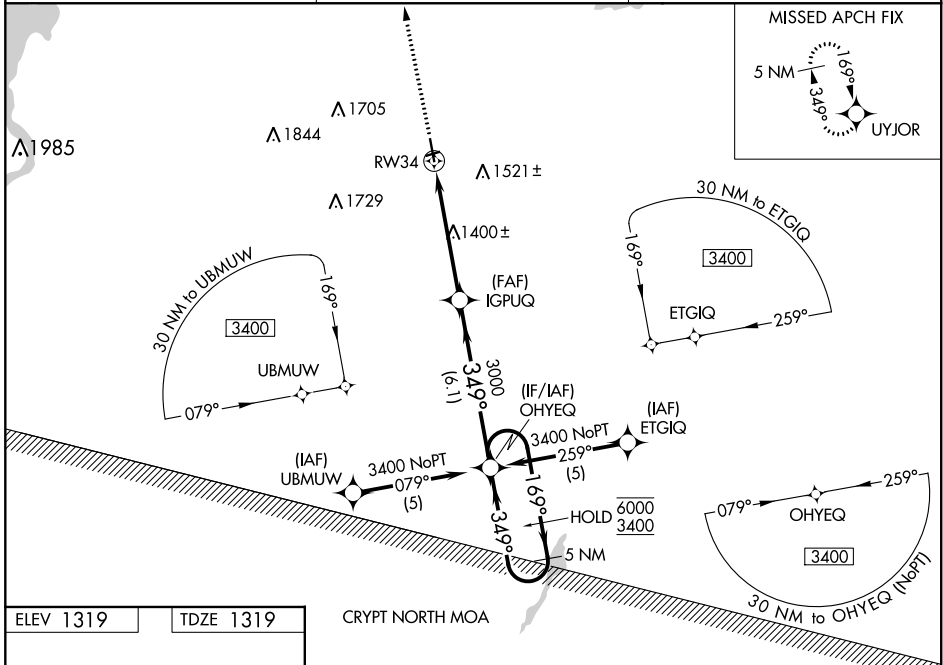

WAAS CH 82304 W34A	APP CRS 349°	Rwy Idg 4797 TDZE 1319 Apt Elev 1319
--	------------------------	---

RNAV (GPS) RWY 34

ESTHERVILLE MUNI (EST)

RNP APCH.	MISSED APPROACH: Climb to 3400 direct UYJOR and hold.
-----------	---

ASOS 121.425	MINNEAPOLIS CENTER 127.75 257.7	UNICOM 122.8 (CTAF)
------------------------	---	-------------------------------

ELEV 1319	TDZE 1319
-----------	-----------

CATEGORY	A	B	C	D
LPV DA	1569-1	250 (300-1)		NA
LNAV/VNAV DA	1629-1	310 (400-1)		NA
LNAV MDA	1700-1	381 (400-1)		NA
C CIRCLING	1720-1 401 (500-1)	1840-1 521 (600-1)		NA

NC-3, 30 DEC 2021 to 27 JAN 2022

NC-3, 30 DEC 2021 to 27 JAN 2022