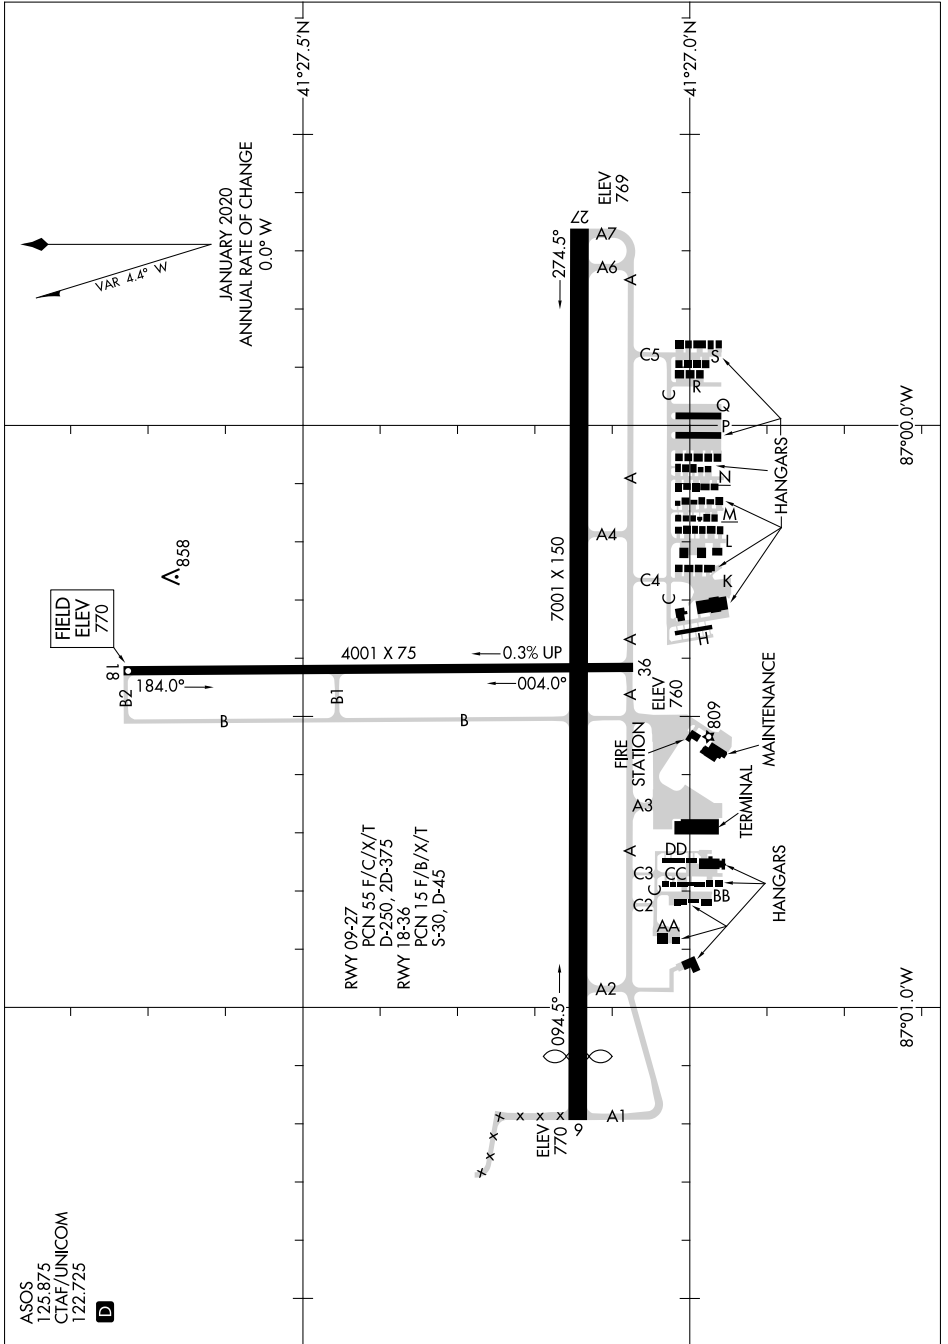

AIRPORT DIAGRAM

AL-5460 (FAA)

PORTER COUNTY RGNL (VPZ)
VALPARAISO, INDIANA

EC-2, 30 DEC 2021 to 27 JAN 2022

EC-2, 30 DEC 2021 to 27 JAN 2022

AIRPORT DIAGRAM

VALPARAISO, INDIANA
PORTER COUNTY RGNL (VPZ)