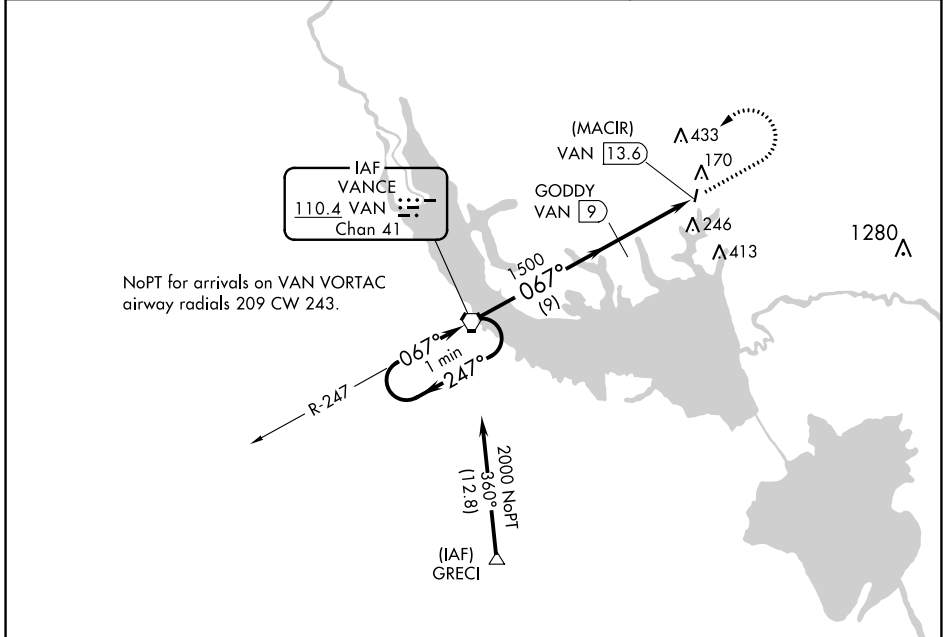

VORTAC VAN 110.4 Chan 41	APP CRS 067°	Rwy Idg TDZE Apt Elev	N/A N/A 103
---------------------------------------	------------------------	-----------------------------	--

VOR/DME or GPS-A
SANTEE COOPER RGNL (MNI)

Procedure NA at night.
MISSED APPROACH: Climb to 1200 then climbing left turn to 2000 direct VAN VORTAC and hold.

AWOS-3 120.175	SHAW APP CON* 125.4 318.1	UNICOM 122.8 (CTAF)
--------------------------	-------------------------------------	-------------------------------

SE-2, 30 DEC 2021 to 27 JAN 2022

SE-2, 30 DEC 2021 to 27 JAN 2022

CATEGORY	A	B	C	D
CIRCLING	660-1	557 (600-1)	800-2 697 (700-2)	800-2¼ 697 (700-2¼)

MIRL Rwy 2-20