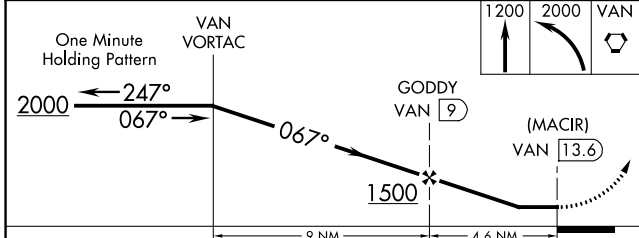

CATEGORY	A	B	C	D
CIRCLING	660-1	557 (600-1)	800-2 697 (700-2)	800-2¼ 697 (700-2¼)

MIRL Rwy 2-20