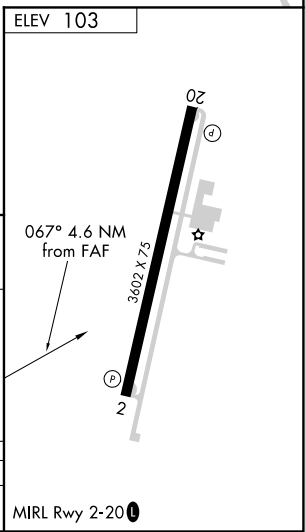

VORTAC VAN 110.4 Chan 41	APP CRS 067°	Rwy Idg TDZE Apt Elev	N/A N/A 103
---------------------------------------	------------------------	-----------------------------	--

VOR/DME or GPS-A
SANTEE COOPER RGNL (MNI)

Procedure NA at night.
MISSED APPROACH: Climb to 1200 then climbing left turn to 2000 direct VAN VORTAC and hold.

AWOS-3 120.175	SHAW APP CON* 125.4 318.1	UNICOM 122.8 (CTAF)
--------------------------	-------------------------------------	-------------------------------

SE-2, 30 DEC 2021 to 27 JAN 2022

SE-2, 30 DEC 2021 to 27 JAN 2022

CATEGORY	A	B	C	D
CIRCLING	660-1	557 (600-1)	800-2 697 (700-2)	800-2¼ 697 (700-2¼)

MIRL Rwy 2-20