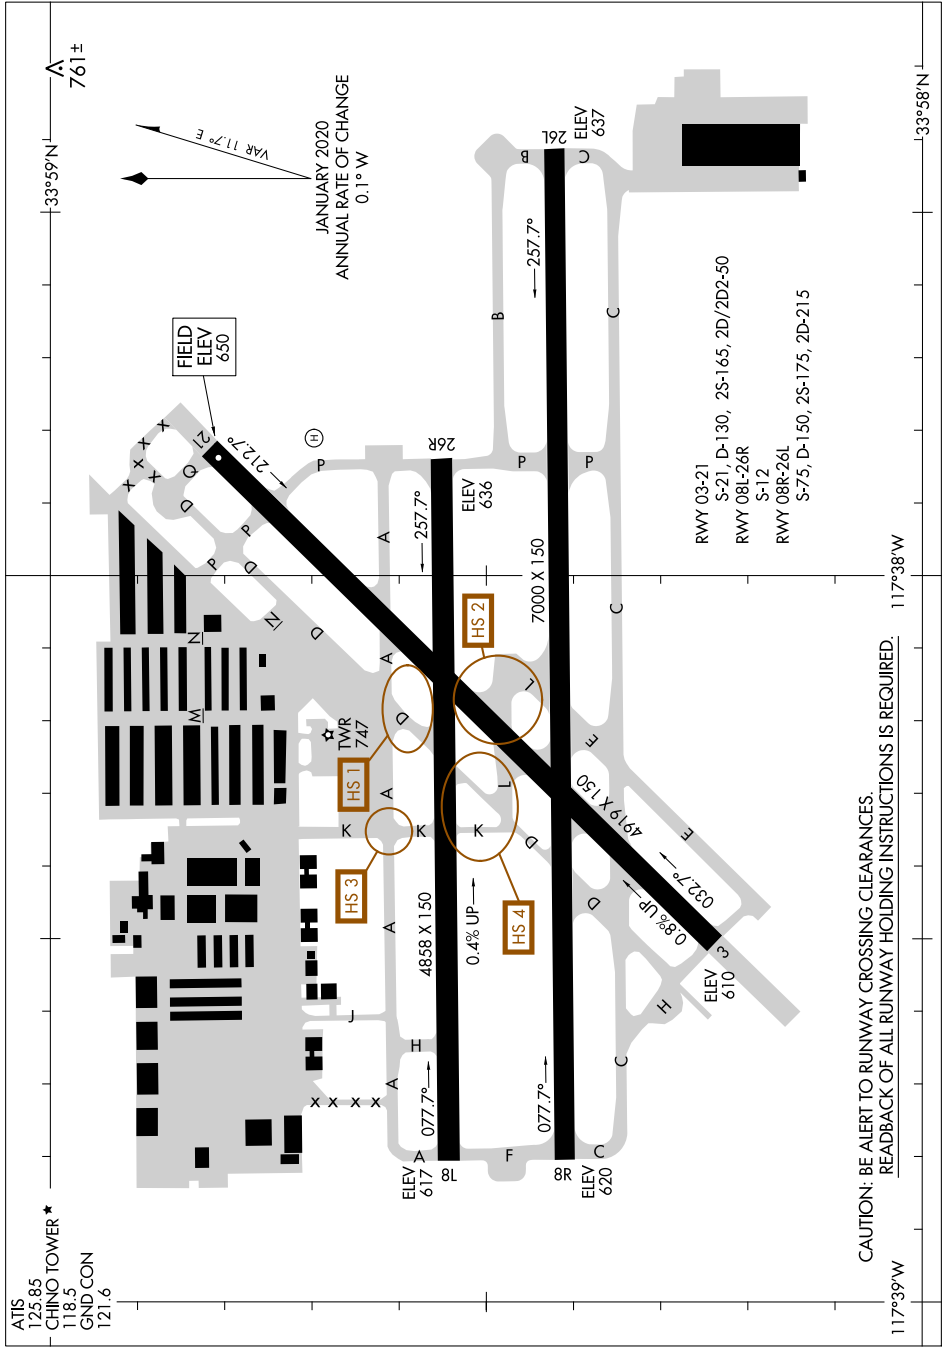

AIRPORT DIAGRAM

AL-5599 (FAA)

CHINO (CNO)
CHINO, CALIFORNIA

SW-3, 30 DEC 2021 to 27 JAN 2022

CAUTION: BE ALERT TO RUNWAY CROSSING CLEARANCES.
READBACK OF ALL RUNWAY HOLDING INSTRUCTIONS IS REQUIRED.

ATIS 125.85
 CHINO TOWER ★ 118.5
 GND. CON 121.6

AIRPORT DIAGRAM

CHINO, CALIFORNIA
CHINO (CNO)

SW-3, 30 DEC 2021 to 27 JAN 2022