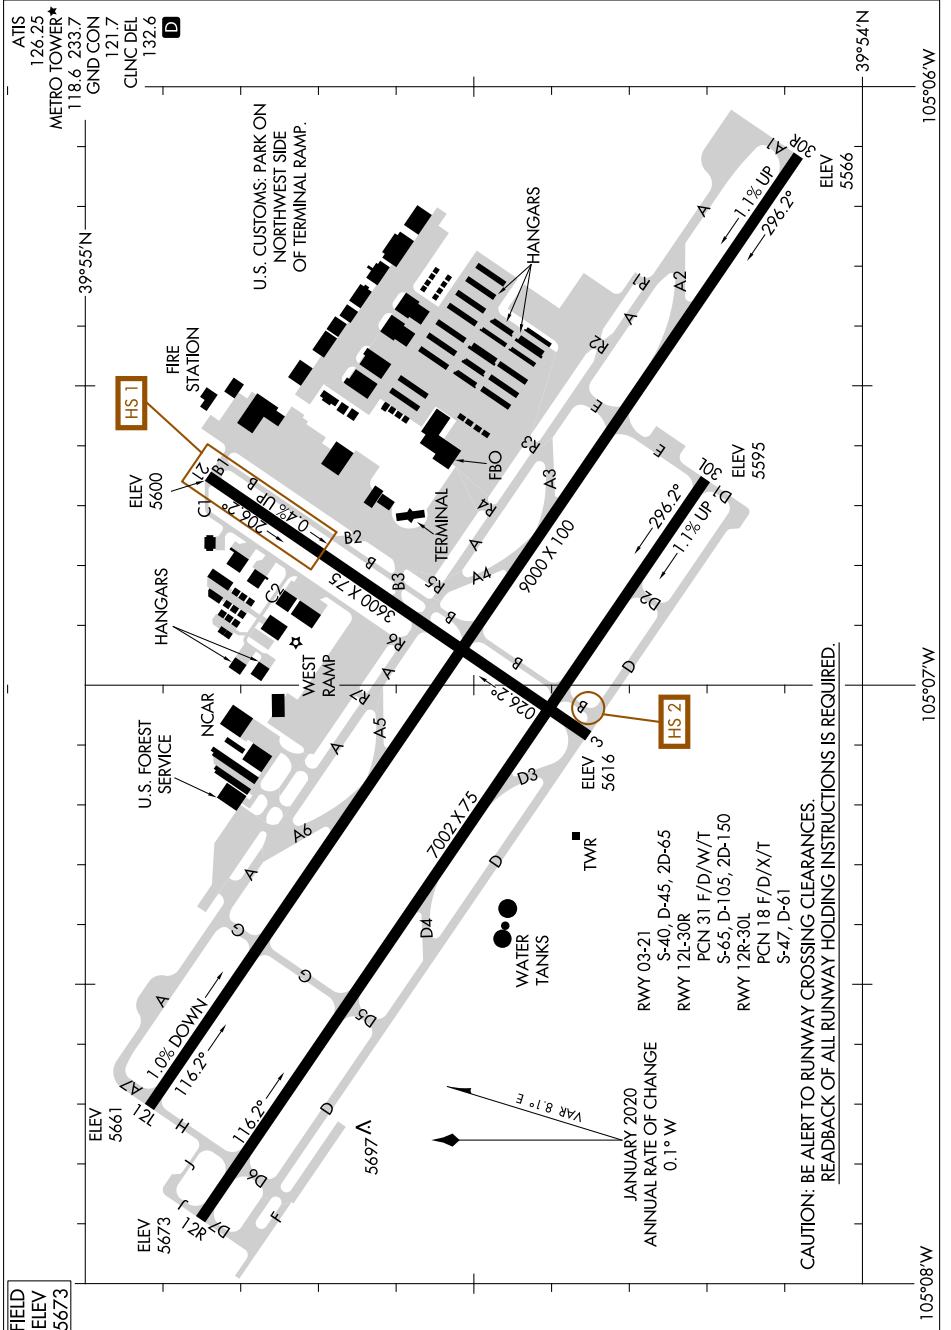

# AIRPORT DIAGRAM

AL-5612 (FAA)

ROCKY MOUNTAIN METRO (BJC)

DENVER, COLORADO

SW-1, 30 DEC 2021 to 27 JAN 2022

FIELD ELEV 5673

# AIRPORT DIAGRAM

DENVER, COLORADO

ROCKY MOUNTAIN METRO (BJC)

CAUTION: BE ALERT TO RUNWAY CROSSING CLEARANCES  
READBACK OF ALL RUNWAY HOLDING INSTRUCTIONS IS REQUIRED.

SW-1, 30 DEC 2021 to 27 JAN 2022