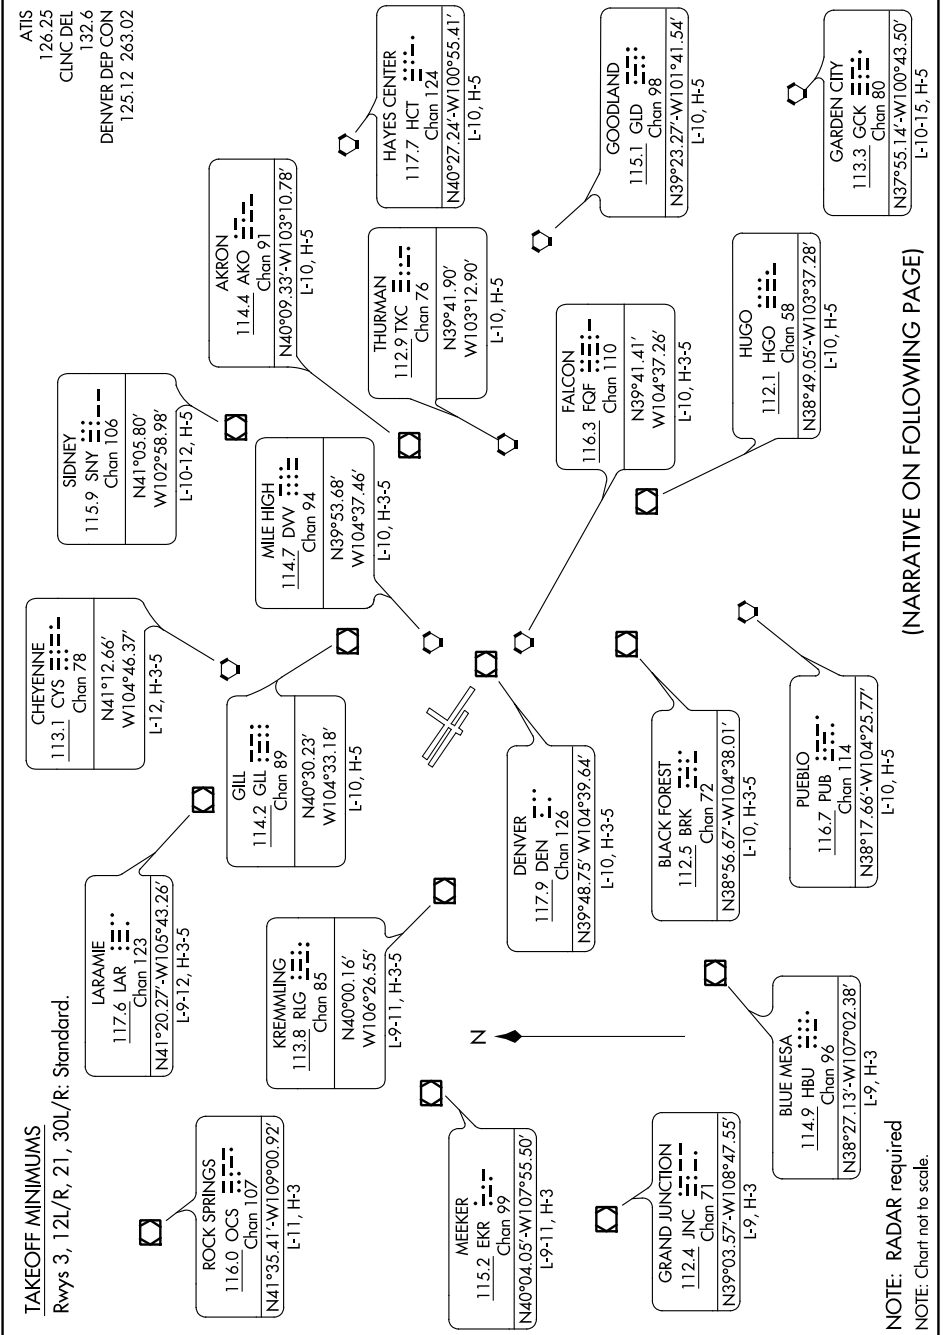

# DENVER TWO DEPARTURE

AL-5612 (FAA)

ROCKY MOUNTAIN METRO (BJC)  
DENVER, COLORADO

SW-1, 30 DEC 2021 to 27 JAN 2022

(NARRATIVE ON FOLLOWING PAGE)

SW-1, 30 DEC 2021 to 27 JAN 2022

# DENVER TWO DEPARTURE

30JAN20

DENVER, COLORADO  
ROCKY MOUNTAIN METRO (BJC)

NOTE: RADAR required  
NOTE: Chart not to scale.