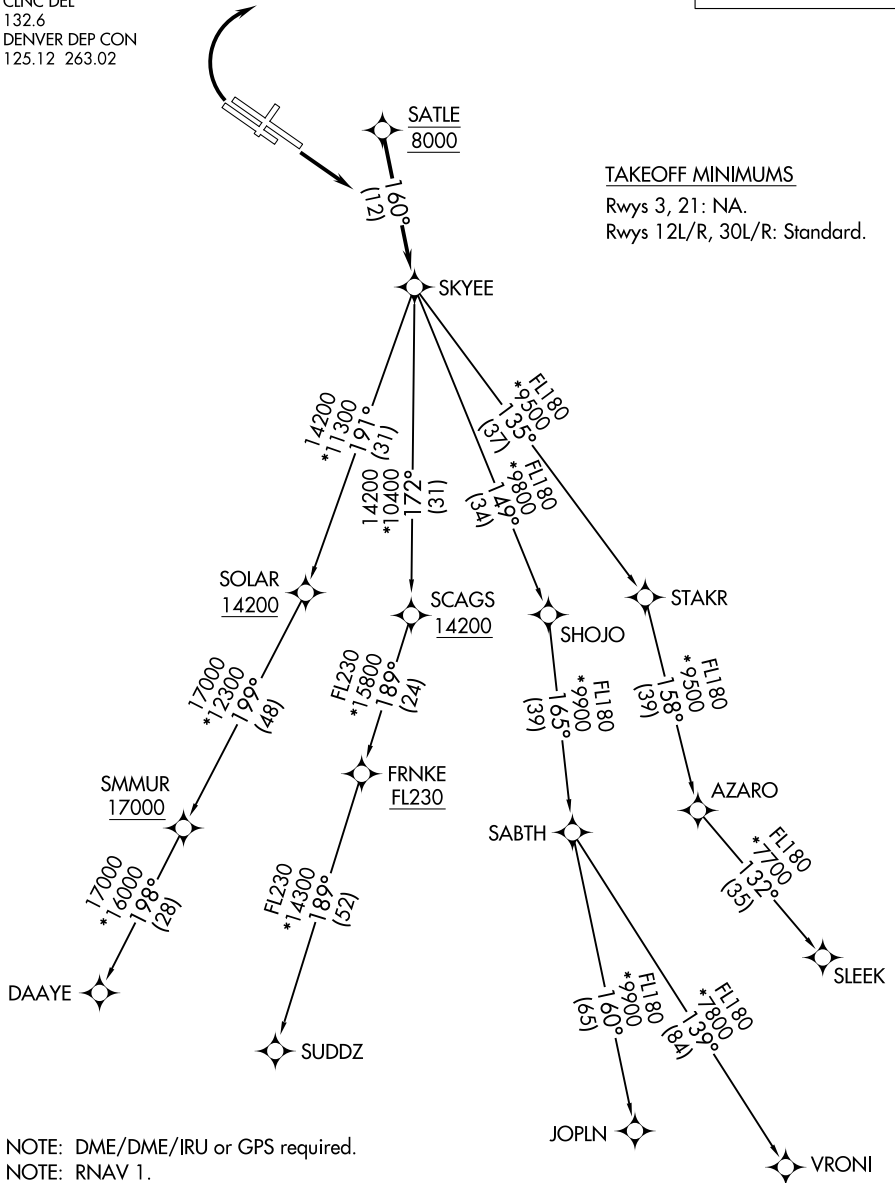

SKYEE ONE DEPARTURE (RNAV)

AL-5612 (FAA)

ROCKY MOUNTAIN METRO (BJC)
DENVER, COLORADO

**TOP ALTITUDE:
FL230**

ATIS
126.25
CLNC DEL
132.6
DENVER DEP CON
125.12 263.02

TAKEOFF MINIMUMS

Rwys 3, 21: NA.
Rwys 12L/R, 30L/R: Standard.

SW-1, 30 DEC 2021 to 27 JAN 2022

SW-1, 30 DEC 2021 to 27 JAN 2022

NOTE: DME/DME/IRU or GPS required.
NOTE: RNAV 1.
NOTE: Turbojets only.
NOTE: RADAR required.

NOTE: Chart not to scale.

(NARRATIVE ON FOLLOWING PAGE)

SKYEE ONE DEPARTURE (RNAV)

(SKYEE1 .SKYEE) 26MAR20

DENVER, COLORADO
ROCKY MOUNTAIN METRO (BJC)