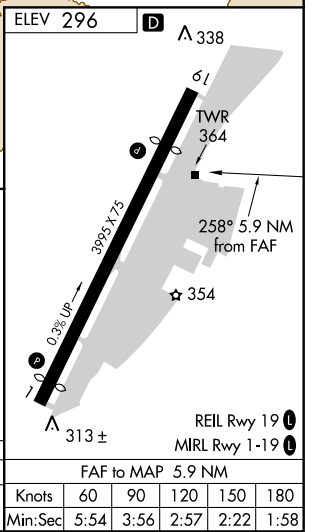

VORTAC POM 110.4 Chan 41	APP CRS 258°	Rwy Idg TDZE Apt Elev N/A N/A 296
---------------------------------------	------------------------	---

VOR-A
SAN GABRIEL VALLEY (EMT)

⚠ Circling Rwy 1 NA at night. When local altimeter setting not received, use Ontario Int'l altimeter setting and increase all MDA 160 feet.

⚠ MISSED APPROACH: Climbing left turn to 2500 on heading 070° and PDZ VORTAC R-278 to ADAMM INT/PDZ 15.5 DME then continue climb to 4000 to PDZ VORTAC.

ATIS 118.75	SOCAL APP CON 125.5 318.2	EL MONTE TOWER ★ 121.2 (CTAF) 0	GND CON 125.9	UNICOM 122.95
-----------------------	-------------------------------------	---	-------------------------	-------------------------

CATEGORY	A	B	C	D	FAF to MAP 5.9 NM					
C CIRCLING	1280-1¼ 984 (1000-1¼)	1280-1½ 984 (1000-1½)	1280-3 984 (1000-3)	1320-3 1024 (1100-3)	Knots	60	90	120	150	180
					Min:Sec	5:54	3:56	2:57	2:22	1:58

SW-3, 30 DEC 2021 to 27 JAN 2022