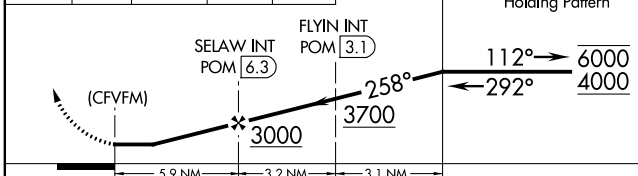

VORTAC POM 110.4 Chan 41	APP CRS 258°	Rwy Idg TDZE Apt Elev N/A N/A 296
---------------------------------------	------------------------	---

VOR-A
SAN GABRIEL VALLEY (EMT)

⚠ Circling Rwy 1 NA at night. When local altimeter setting not received, use Ontario Int'l altimeter setting and increase all MDA 160 feet.

⚠ MISSED APPROACH: Climbing left turn to 2500 on heading 070° and PDZ VORTAC R-278 to ADAMM INT/PDZ 15.5 DME then continue climb to 4000 to PDZ VORTAC.

ATIS 118.75	SOCAL APP CON 125.5 318.2	EL MONTE TOWER ★ 121.2 (CTAF) 0	GND CON 125.9	UNICOM 122.95
-----------------------	-------------------------------------	---	-------------------------	-------------------------