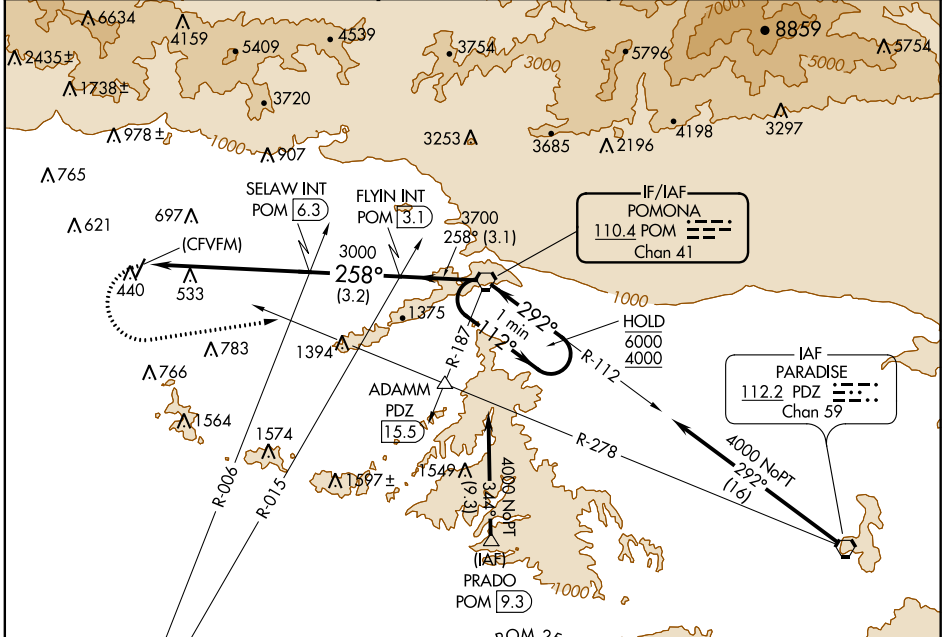

VORTAC POM 110.4 Chan 41	APP CRS 258°	Rwy Idg TDZE Apt Elev N/A N/A 296
---------------------------------------	------------------------	---

VOR-A
SAN GABRIEL VALLEY (EMT)

⚠ Circling Rwy 1 NA at night. When local altimeter setting not received, use Ontario Int'l altimeter setting and increase all MDA 160 feet.

⚠ MISSED APPROACH: Climbing left turn to 2500 on heading 070° and PDZ VORTAC R-278 to ADAMM INT/PDZ 15.5 DME then continue climb to 4000 to PDZ VORTAC.

ATIS 118.75	SOCAL APP CON 125.5 318.2	EL MONTE TOWER ★ 121.2 (CTAF) 0	GND CON 125.9	UNICOM 122.95
-----------------------	-------------------------------------	---	-------------------------	-------------------------

CATEGORY	A	B	C	D	FAF to MAP 5.9 NM					
C CIRCLING	1280-1¼ 984 (1000-1¼)	1280-1½ 984 (1000-1½)	1280-3 984 (1000-3)	1320-3 1024 (1100-3)	Knots	60	90	120	150	180
					Min:Sec	5:54	3:56	2:57	2:22	1:58

SW-3, 30 DEC 2021 to 27 JAN 2022

SW-3, 30 DEC 2021 to 27 JAN 2022