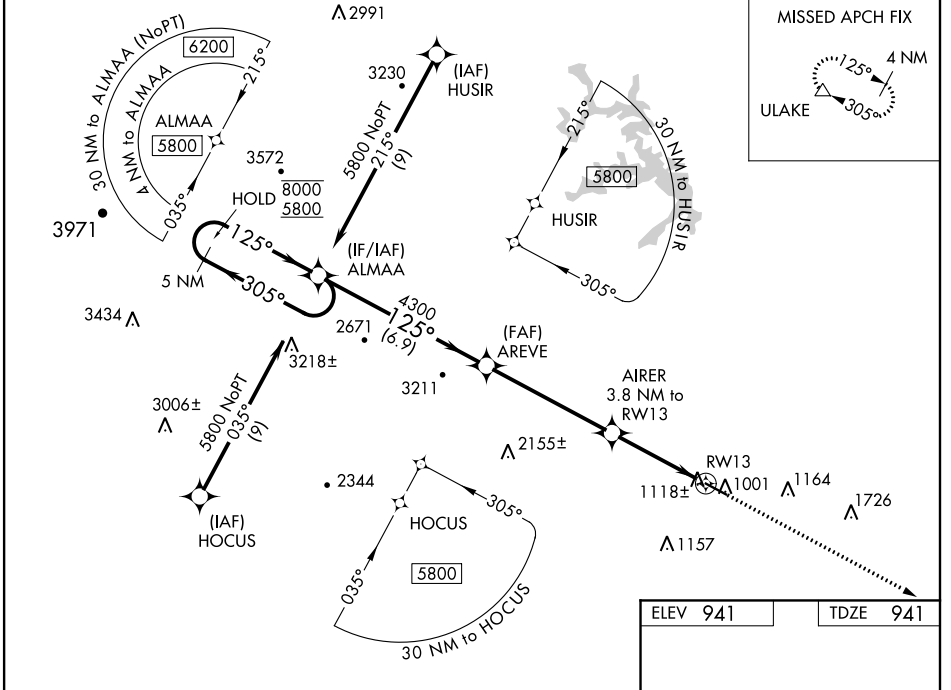

WAAS CH 50218 W13A	APP CRS 125°	Rwy ldg TDZE Apt Elev	5002 941 941
--	------------------------	-----------------------------	---

RNAV (GPS) RWY 13

BLUE RIDGE (MTV)

RNP APCH-GPS.	MISSED APPROACH: Climb to 3000 direct ULAKE and hold.
---------------	---

AWOS-3 118.45	GREENSBORO APP CON 124.35 269.225	CLNC DEL 124.85	UNICOM 122.7 (CTAF) 0
-------------------------	---	---------------------------	---------------------------------

CATEGORY	A	B	C	D
LPV DA		1301-1	360 (400-1)	
LNAV/ VNAV DA		1324-1½	383 (400-1½)	
LNAV MDA	1380-1	439 (500-1)	1380-1¼	439 (500-1¼)
C CIRCLING	1420-1 479 (500-1)	1440-1 499 (500-1)	1540-1½ 599 (600-1½)	1800-2¾ 859 (900-2¾)

NE-3, 30 DEC 2021 to 27 JAN 2022

NE-3, 30 DEC 2021 to 27 JAN 2022