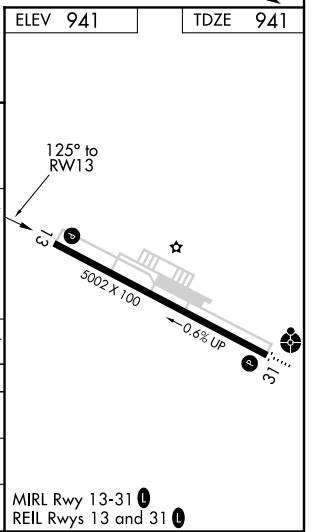

WAAS CH 50218 W13A	APP CRS 125°	Rwy ldg TDZE Apt Elev	5002 941 941

RNAV (GPS) RWY 13

BLUE RIDGE (MTV)

RNP APCH-GPS.	MISSED APPROACH: Climb to 3000 direct ULAKE and hold.

AWOS-3 118.45	GREENSBORO APP CON 124.35 269.225	CLNC DEL 124.85	UNICOM 122.7 (CTAF) 0

CATEGORY	A	B	C	D
LPV DA		1301-1	360 (400-1)	
LNAV/ VNAV DA		1324-1½	383 (400-1½)	
LNAV MDA	1380-1	439 (500-1)	1380-1¼	439 (500-1¼)
C CIRCLING	1420-1 479 (500-1)	1440-1 499 (500-1)	1540-1½ 599 (600-1½)	1800-2¾ 859 (900-2¾)

NE-3, 30 DEC 2021 to 27 JAN 2022

NE-3, 30 DEC 2021 to 27 JAN 2022