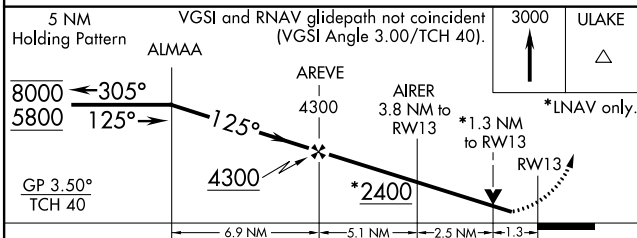

WAAS CH 50218 W13A	APP CRS 125°	Rwy ldg TDZE Apt Elev	5002 941 941
--	------------------------	-----------------------------	---

RNAV (GPS) RWY 13

BLUE RIDGE (MTV)

RNP APCH-GPS.	MISSED APPROACH: Climb to 3000 direct ULAKE and hold.
---------------	---

AWOS-3 118.45	GREENSBORO APP CON 124.35 269.225	CLNC DEL 124.85	UNICOM 122.7 (CTAF) 0
-------------------------	---	---------------------------	---------------------------------

CATEGORY	A	B	C	D
LPV DA		1301-1	360 (400-1)	
LNAV/ VNAV DA		1324-1½	383 (400-1½)	
LNAV MDA	1380-1	439 (500-1)	1380-1¼	439 (500-1¼)
C CIRCLING	1420-1 479 (500-1)	1440-1 499 (500-1)	1540-1½ 599 (600-1½)	1800-2¾ 859 (900-2¾)