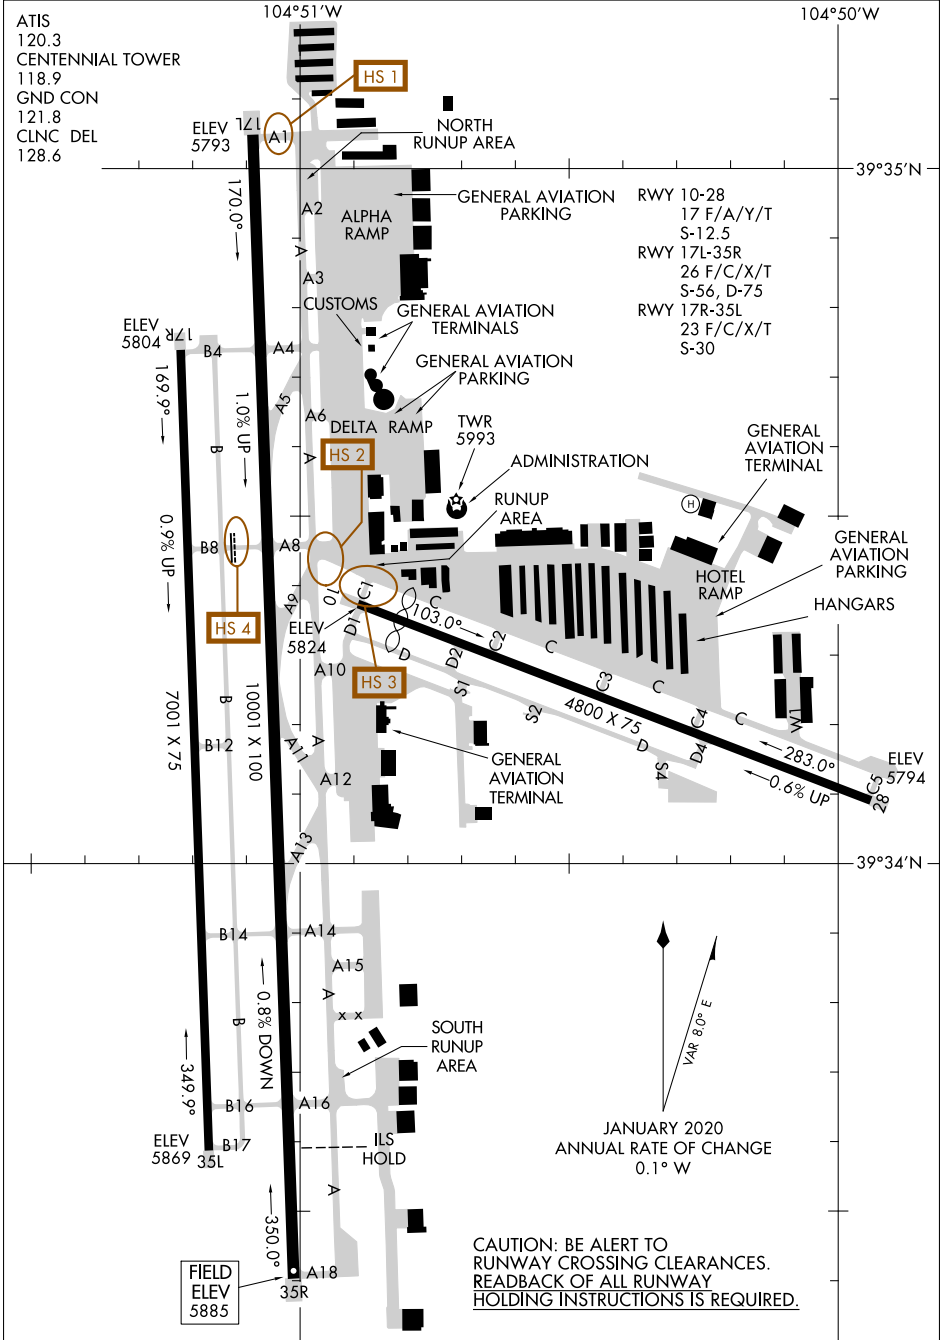

AIRPORT DIAGRAM

AL-5715 (FAA)

CENTENNIAL (APA)
DENVER, COLORADO

SW-1, 30 DEC 2021 to 27 JAN 2022

SW-1, 30 DEC 2021 to 27 JAN 2022

AIRPORT DIAGRAM

DENVER, COLORADO
CENTENNIAL (APA)