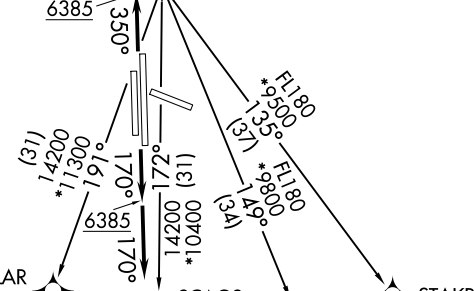

SKYEE ONE DEPARTURE (RNAV)

AL-5715 (FAA)

CENTENNIAL (APA)
DENVER, COLORADO

**TOP ALTITUDE:
FL230**

ATIS
120.3
CLNC DEL
128.6
DENVER DEP CON
132.75 269.3

SATLE
8000

1.60°
(12)
350°
350°
6385
SKYEE

SOLAR
14200

SUDDZ

JOPLN

SLEEK

VRONI

- NOTE: DME/DME/IRU or GPS required.
- NOTE: RNAV 1.
- NOTE: Turbojets only.
- NOTE: RADAR required.

TAKEOFF MINIMUMS

Rwys 10, 28: NA.
 Rwy 17L: Standard with minimum climb of 255' per NM to 8000.
 Rwy 17R: Standard with minimum climb of 370' per NM to 8000.
 Rwys 35L/R: Standard.

(NARRATIVE ON FOLLOWING PAGE)

NOTE: Chart not to scale.

SKYEE ONE DEPARTURE (RNAV)

SW-1, 30 DEC 2021 to 27 JAN 2022

SW-1, 30 DEC 2021 to 27 JAN 2022