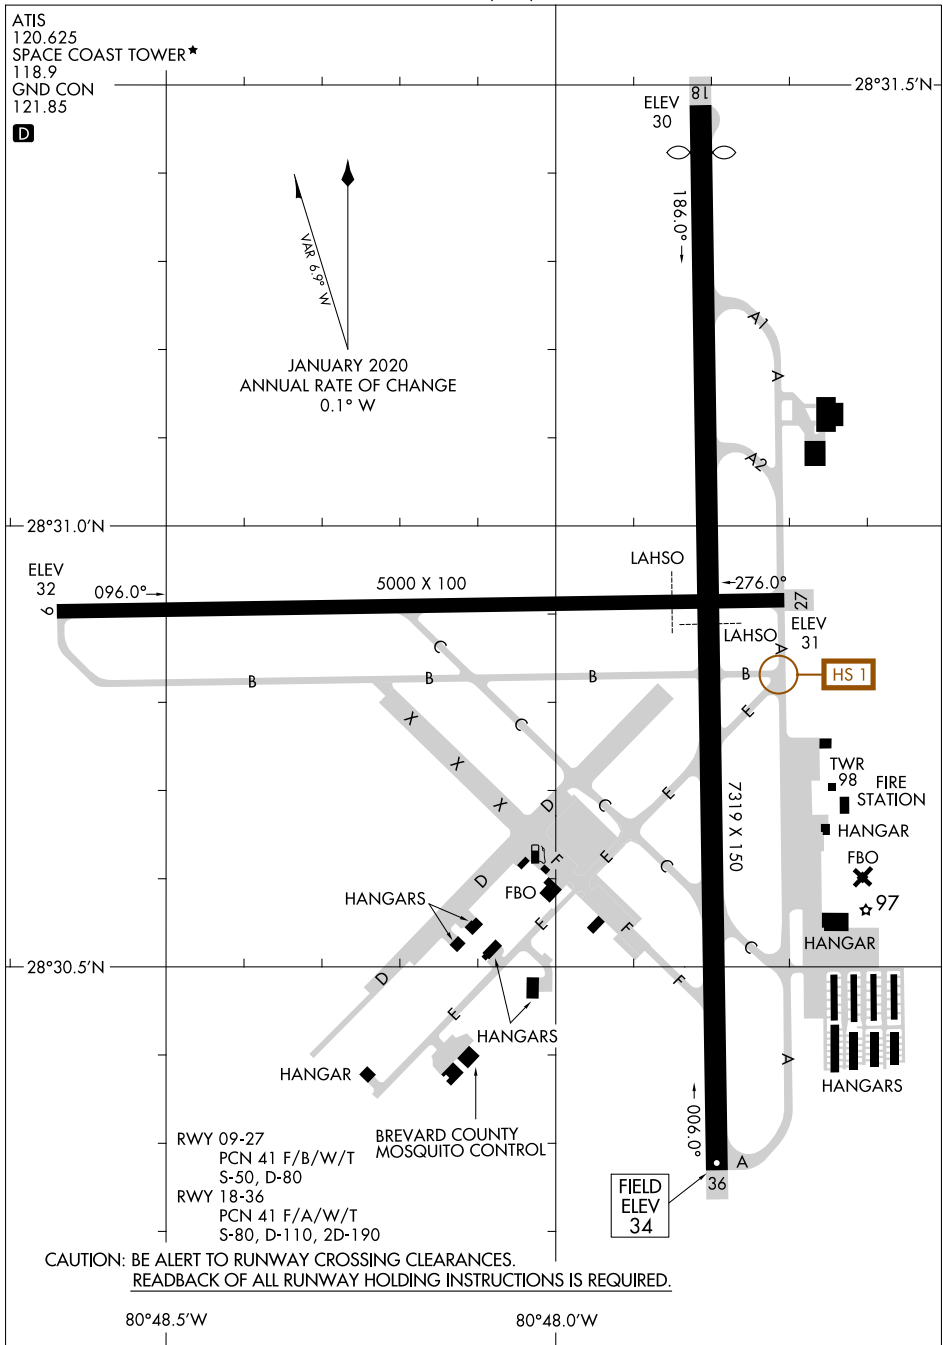

# AIRPORT DIAGRAM

AL-5760 (FAA)

SPACE COAST RGNL (TIX)  
TITUSVILLE, FLORIDA

ATIS  
120.625  
SPACE COAST TOWER\*  
118.9  
GND CON  
121.85

VAR 6.5° W  
JANUARY 2020  
ANNUAL RATE OF CHANGE  
0.1° W

SE-3, 30 DEC 2021 to 27 JAN 2022

SE-3, 30 DEC 2021 to 27 JAN 2022

CAUTION: BE ALERT TO RUNWAY CROSSING CLEARANCES.  
READBACK OF ALL RUNWAY HOLDING INSTRUCTIONS IS REQUIRED.

# AIRPORT DIAGRAM

21168

TITUSVILLE, FLORIDA  
SPACE COAST RGNL (TIX)