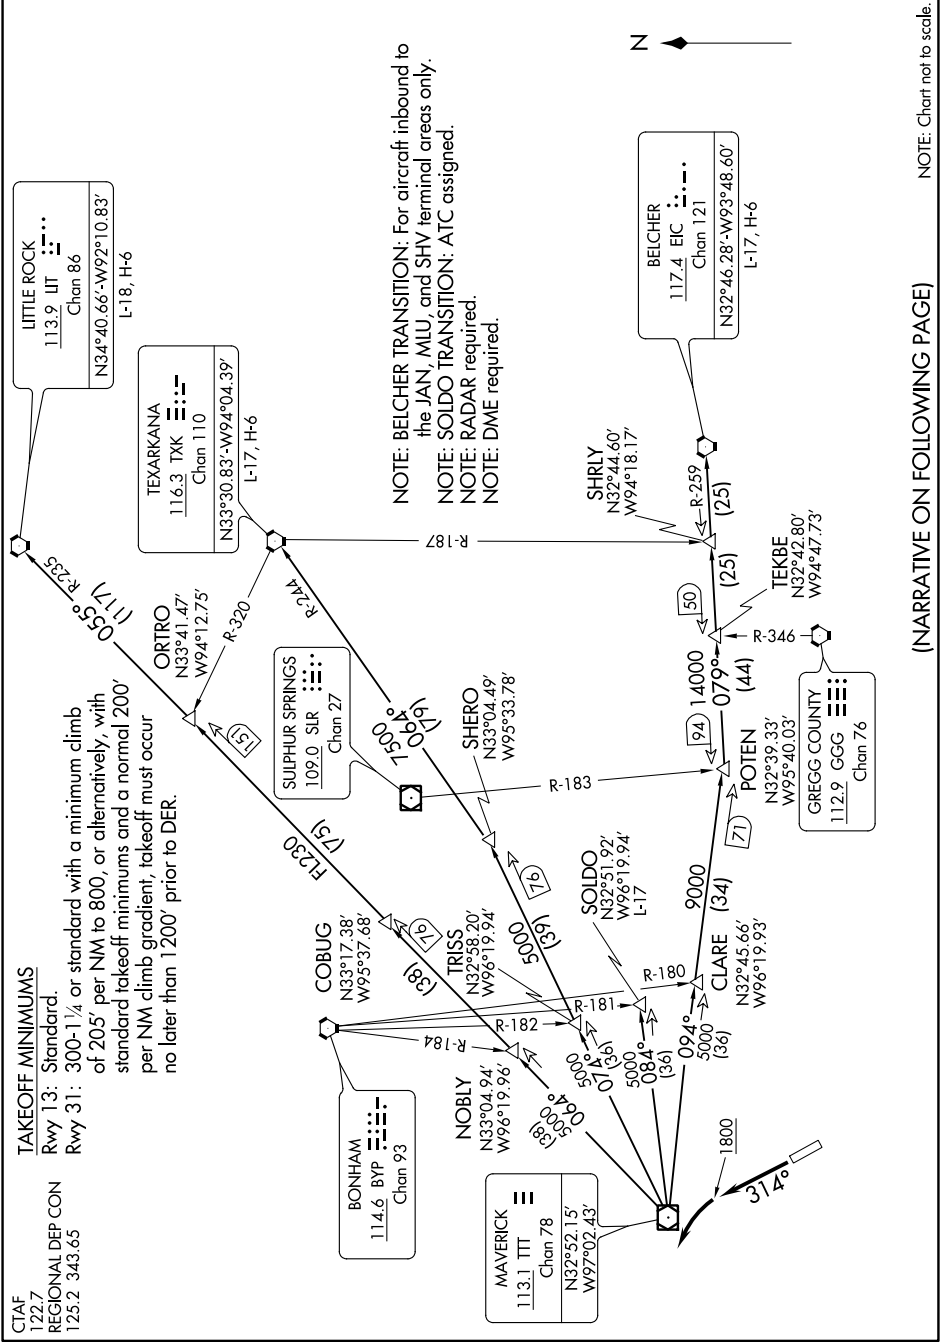

# DALLAS EIGHT DEPARTURE

SC-2, 30 DEC 2021 to 27 JAN 2022