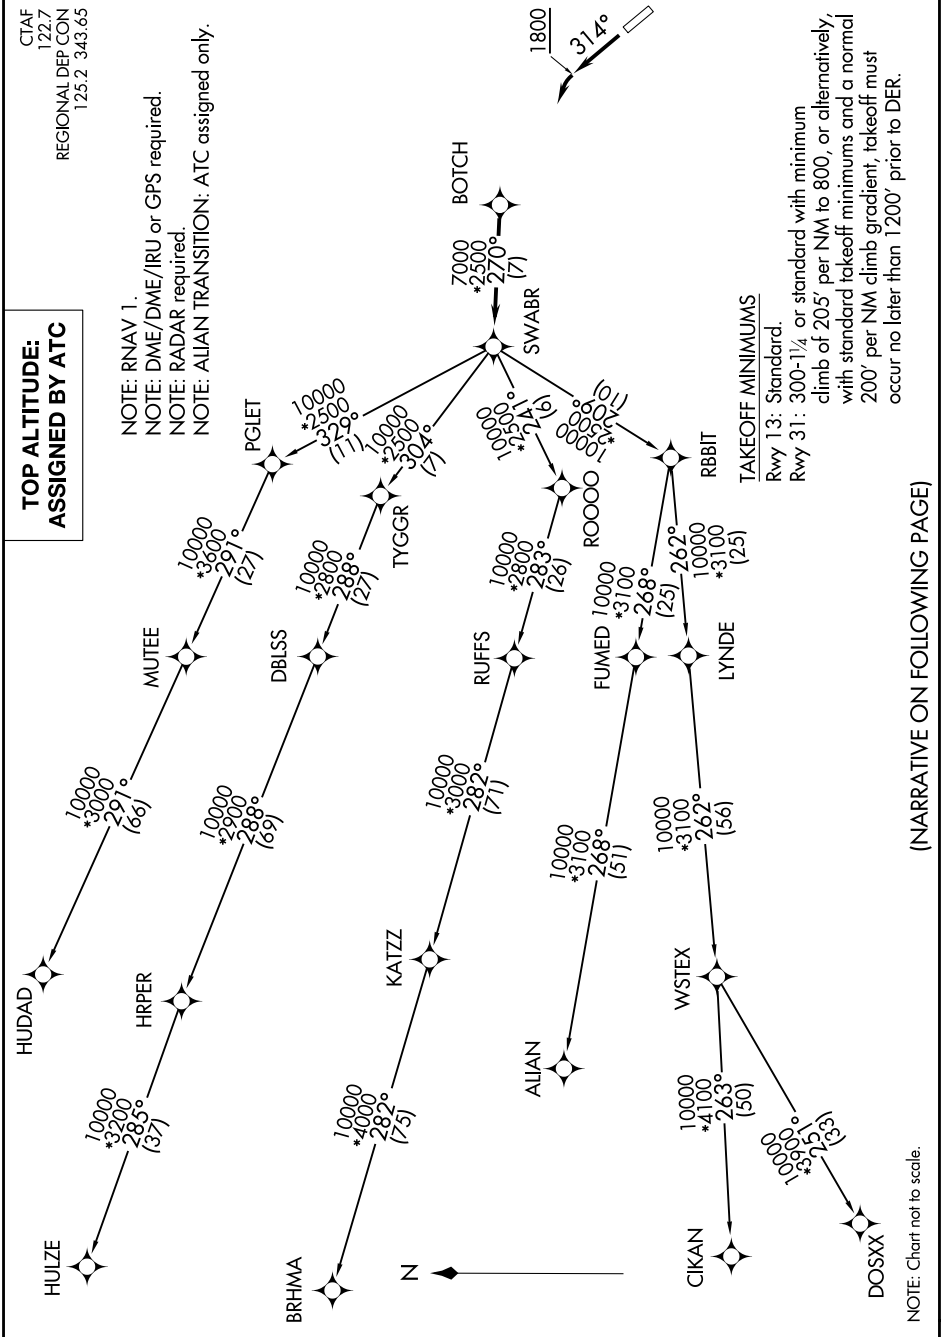

SWABR EIGHT DEPARTURE (RNAV)

SC-2, 30 DEC 2021 to 27 JAN 2022

(NARRATIVE ON FOLLOWING PAGE)

SC-2, 30 DEC 2021 to 27 JAN 2022

SWABR EIGHT DEPARTURE (RNAV)

NOTE: Chart not to scale.