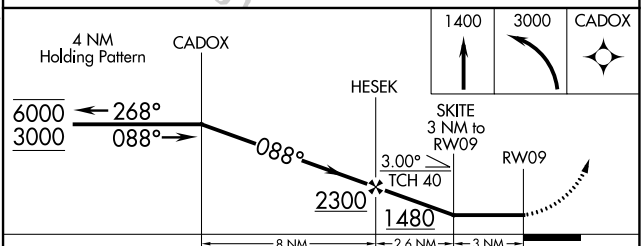

APP CRS	Rwy Idg	N/A
088°	TDZE	N/A
	Apt Elev	496

RNAV (GPS)-A

SKY KING (3I3)

RNP APCH.	MISSED APPROACH: Climb to 1400 then climbing left turn to 3000 direct CADOX and hold.
<p>Procedure NA at night. Use Terre Haute altimeter setting; when not received, use Paris altimeter setting and increase all MDA 40 feet.</p>	

HULMAN APP CON 125.45 339.8	UNICOM 122.8 (CTAF)
---------------------------------------	-------------------------------

CATEGORY	A	B	C	D
CIRCLING	1000-1 504 (600-1)	1340-1¼ 844 (900-1¼)	NA	

EC-2, 30 DEC 2021 to 27 JAN 2022