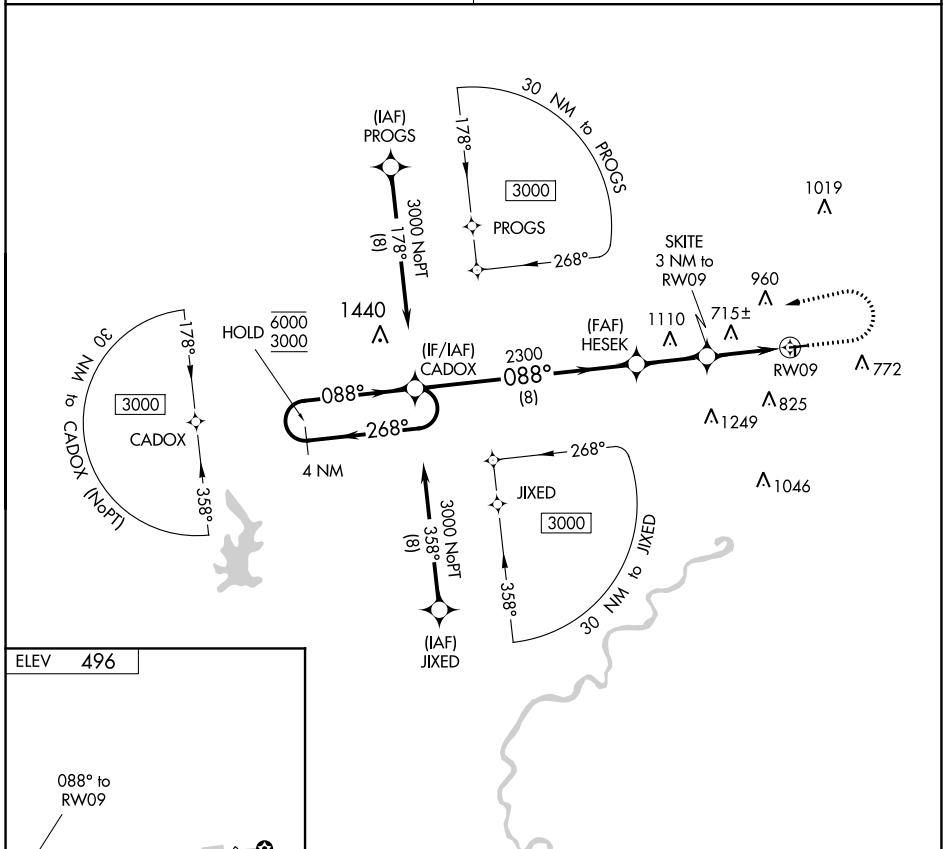

APP CRS	Rwy Idg	N/A
088°	TDZE	N/A
	Apt Elev	496

RNAV (GPS)-A

SKY KING (3I3)

RNP APCH.	MISSED APPROACH: Climb to 1400 then climbing left turn to 3000 direct CADOX and hold.
<p>Procedure NA at night. Use Terre Haute altimeter setting; when not received, use Paris altimeter setting and increase all MDA 40 feet.</p>	

HULMAN APP CON 125.45 339.8	UNICOM 122.8 (CTAF)
---------------------------------------	-------------------------------

CATEGORY	A	B	C	D
CIRCLING	1000-1 504 (600-1)	1340-1¼ 844 (900-1¼)	NA	

EC-2, 30 DEC 2021 to 27 JAN 2022

EC-2, 30 DEC 2021 to 27 JAN 2022