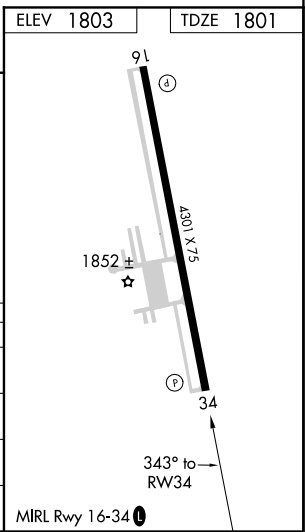

WAAS CH 87009 W34A	APP CRS 343°	Rwy Idg TDZE Apt Elev	4301 1801 1803
--	------------------------	-----------------------------	---

RNAV (GPS) RWY 34

AURORA MUNI-AL POTTER FIELD (AUH)

⚠ Baro-VNAV NA when using Grand Island altimeter setting. For uncompensated Baro-VNAV systems, LNAV/VNAV NA below -18°C (0°F) or above 54°C (130°F). DME/DME RNP-0.3 NA. When local altimeter setting not received, use Grand Island altimeter setting and increase all DA 41 feet and all MDA 60 feet. VDP NA when using Grand Island altimeter setting.

MISSED APPROACH: Climb to 3400 direct CEGIT and hold.

AWOS-3 121.225	MINNEAPOLIS CENTER 119.4 278.8	UNICOM 122.8 (CTAF) 0
--------------------------	--	---------------------------------

CATEGORY	A	B	C	D
LPV DA	2051-1	250 (300-1)		NA
LNAV/VNAV DA	2129-1¼	328 (400-1¼)		NA
LNAV MDA	2260-1	459 (500-1)		NA
C CIRCLING	2300-1 497 (500-1)	2340-1 537 (600-1)		NA