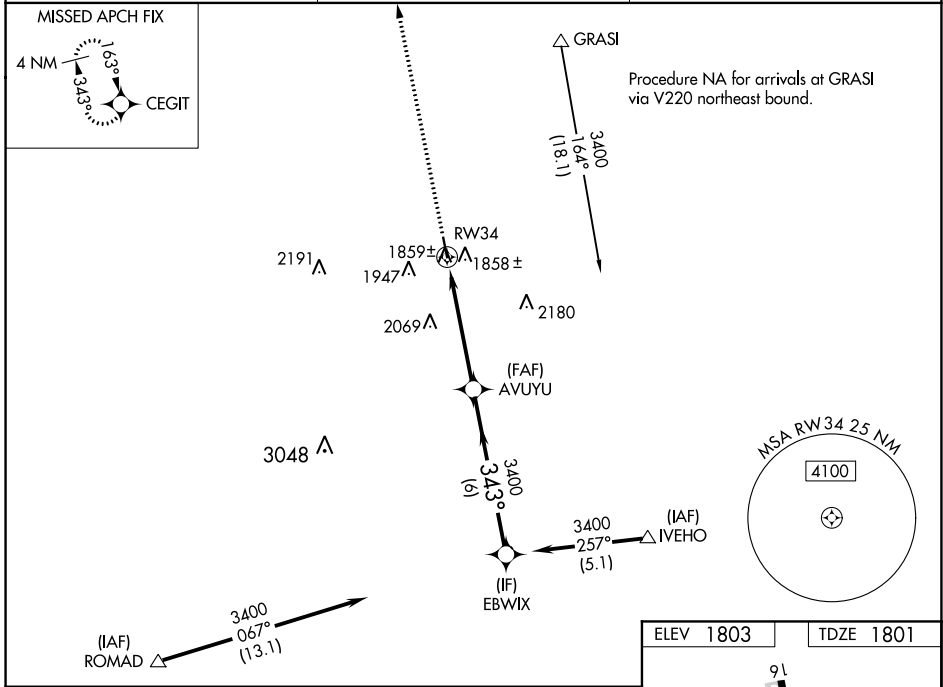

WAAS CH 87009 W34A	APP CRS 343°	Rwy Idg TDZE Apt Elev	4301 1801 1803
--	------------------------	-----------------------------	---

RNAV (GPS) RWY 34

AURORA MUNI-AL POTTER FIELD (AUH)

⚠ Baro-VNAV NA when using Grand Island altimeter setting. For uncompensated Baro-VNAV systems, LNAV/VNAV NA below -18°C (0°F) or above 54°C (130°F). DME/DME RNP-0.3 NA. When local altimeter setting not received, use Grand Island altimeter setting and increase all DA 41 feet and all MDA 60 feet. VDP NA when using Grand Island altimeter setting.

MISSED APPROACH: Climb to 3400 direct CEGIT and hold.

AWOS-3 121.225	MINNEAPOLIS CENTER 119.4 278.8	UNICOM 122.8 (CTAF) 0
--------------------------	--	---------------------------------

CATEGORY	A	B	C	D
LPV DA	2051-1	250 (300-1)		NA
LNAV/VNAV DA	2129-1¼	328 (400-1¼)		NA
LNAV MDA	2260-1	459 (500-1)		NA
C CIRCLING	2300-1 497 (500-1)	2340-1 537 (600-1)		NA

NC-2, 30 DEC 2021 to 27 JAN 2022

NC-2, 30 DEC 2021 to 27 JAN 2022