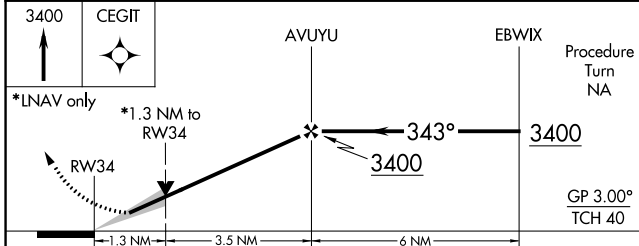

WAAS CH 87009 W34A	APP CRS 343°	Rwy Idg TDZE Apt Elev	4301 1801 1803
--	------------------------	-----------------------------	---

RNAV (GPS) RWY 34

AURORA MUNI-AL POTTER FIELD (AUH)

⚠ Baro-VNAV NA when using Grand Island altimeter setting. For uncompensated Baro-VNAV systems, LNAV/VNAV NA below -18°C (0°F) or above 54°C (130°F). DME/DME RNP-0.3 NA. When local altimeter setting not received, use Grand Island altimeter setting and increase all DA 41 feet and all MDA 60 feet. VDP NA when using Grand Island altimeter setting.

MISSED APPROACH: Climb to 3400 direct CEGIT and hold.

AWOS-3 121.225	MINNEAPOLIS CENTER 119.4 278.8	UNICOM 122.8 (CTAF) 0
--------------------------	--	---------------------------------

CATEGORY	A	B	C	D
LPV DA	2051-1	250 (300-1)		NA
LNAV/VNAV DA	2129-1¼	328 (400-1¼)		NA
LNAV MDA	2260-1	459 (500-1)		NA
C CIRCLING	2300-1 497 (500-1)	2340-1 537 (600-1)		NA