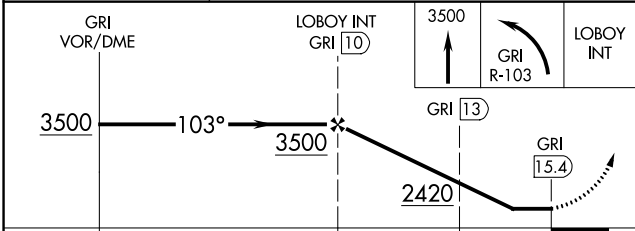

VOR/DME GRI 112.0 Chan 57	APP CRS 103°	Rwy Idg TDZE Apt Elev N/A N/A 1803
---	------------------------	--

VOR-A
AURORA MUNI-AL POTTER FIELD (AUH)

MISSSED APPROACH: Climb to 3500 then left turn on GRI R-103 to LOBOY INT/GRI 10 DME and hold.

AWOS-3 121.225	MINNEAPOLIS CENTER 119.4 278.8	UNICOM 122.8 (CTAF) 0
--------------------------	--	--

CATEGORY	A	B	C	D
CIRCLING	2540-1 737 (800-1)	737 (800-1)	2540-2 737 (800-2)	2540-2¼ 737 (800-2¼)
DME MINIMUMS				
CIRCLING	2300-1 497 (500-1)	2380-1 577 (600-1)	2420-1¾ 617 (700-1¾)	2540-2¼ 737 (800-2¼)

ELEV 1803		FAF to MAP 5.4 NM				
MRL Rwy 16-34 0	Knots	60	90	120	150	180
	Min:Sec	5:24	3:36	2:42	2:10	1:48

NC-2, 30 DEC 2021 to 27 JAN 2022

NC-2, 30 DEC 2021 to 27 JAN 2022