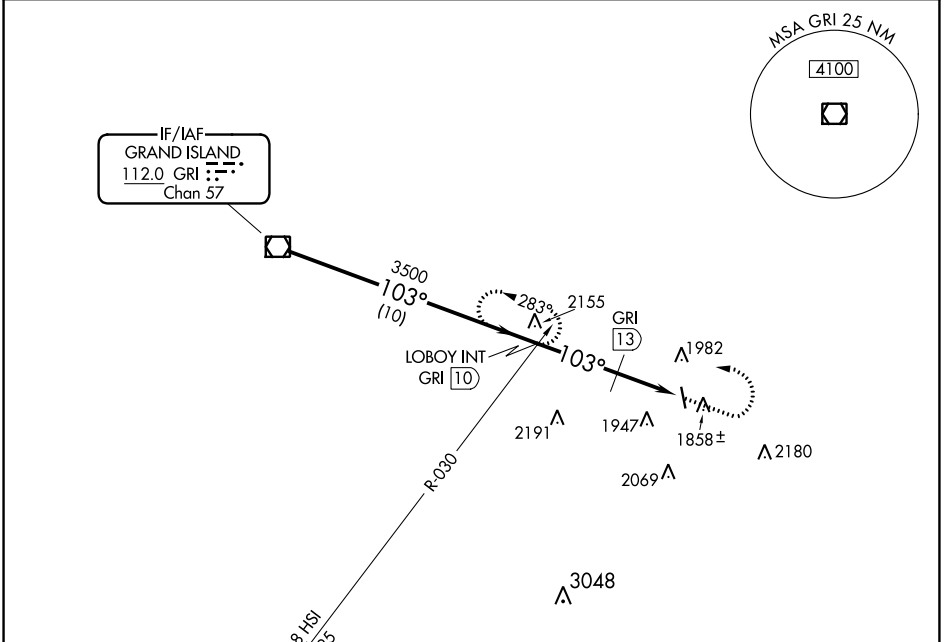

VOR/DME GRI 112.0 Chan 57	APP CRS 103°	Rwy Idg TDZE Apt Elev N/A N/A 1803
---	------------------------	--

VOR-A
AURORA MUNI-AL POTTER FIELD (AUH)

MISSSED APPROACH: Climb to 3500 then left turn on GRI R-103 to LOBOY INT/GRI 10 DME and hold.

AWOS-3 121.225	MINNEAPOLIS CENTER 119.4 278.8	UNICOM 122.8 (CTAF) 0
--------------------------	--	--

CATEGORY	A	B	C	D
CIRCLING	2540-1 737 (800-1)	737 (800-1)	2540-2 737 (800-2)	2540-2¼ 737 (800-2¼)
DME MINIMUMS				
CIRCLING	2300-1 497 (500-1)	2380-1 577 (600-1)	2420-1¾ 617 (700-1¾)	2540-2¼ 737 (800-2¼)

ELEV 1803		FAF to MAP 5.4 NM				
MRL Rwy 16-34 0	Knots	60	90	120	150	180
	Min:Sec	5:24	3:36	2:42	2:10	1:48

NC-2, 30 DEC 2021 to 27 JAN 2022

NC-2, 30 DEC 2021 to 27 JAN 2022