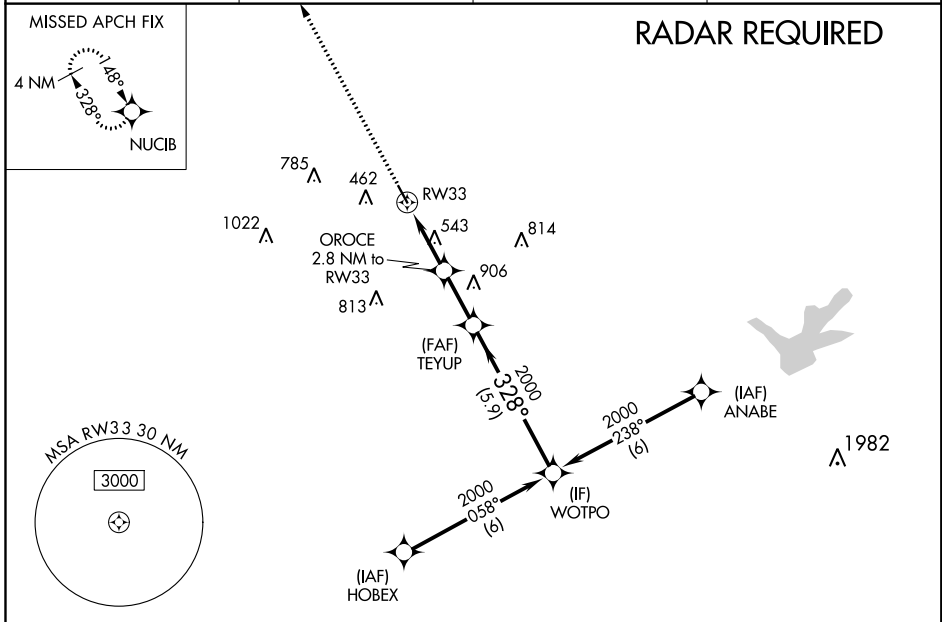

WAAS CH <b>70603</b> W33A	APP CRS <b>328°</b>	Rwy Idg TDZE Apt Elev	<b>4000</b> <b>367</b> <b>367</b>
---------------------------------	------------------------	-----------------------------	---

# RNAV (GPS) RWY 33

COULTER FIELD (CFD)

RNP APCH.  
 ⚠️ NA Baro-VNAV NA. Use College Station altimeter setting; when not received, use Caldwell altimeter setting and increase all DA 31 feet and all MDA 40 feet.

MISSED APPROACH: Climb to 2500 direct NUCIB and hold.

AWOS-3PT <b>125.975</b>	CLL ASOS <b>126.85</b>	HOUSTON APP CON <b>134.3 360.85</b>	UNICOM <b>123.0 (CTAF) 0</b>
----------------------------	---------------------------	--	---------------------------------

SC-5, 30 DEC 2021 to 27 JAN 2022