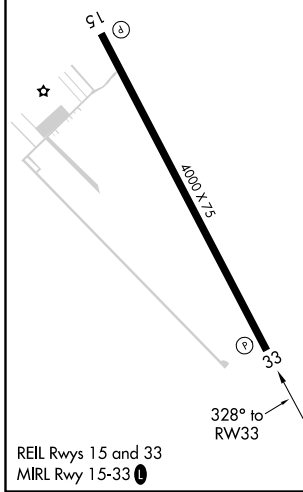

CATEGORY	A	B	C	D
LPV DA	642-1	275 (300-1)	NA	
LNNAV/VNAV DA	642-1	275 (300-1)	NA	
LNNAV MDA	880-1	513 (600-1)	NA	

SC-5, 30 DEC 2021 to 27 JAN 2022

SC-5, 30 DEC 2021 to 27 JAN 2022