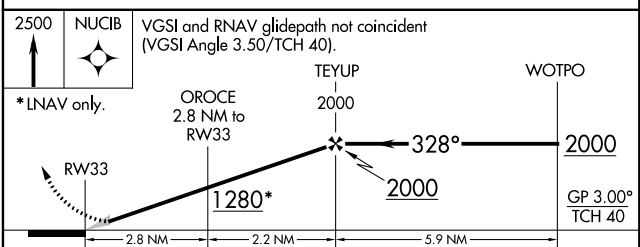

CATEGORY	A	B	C	D
LPV DA	642-1	275 (300-1)	NA	
LNNAV/VNAV DA	642-1	275 (300-1)	NA	
LNNAV MDA	880-1	513 (600-1)	NA	

SC-5, 30 DEC 2021 to 27 JAN 2022

SC-5, 30 DEC 2021 to 27 JAN 2022