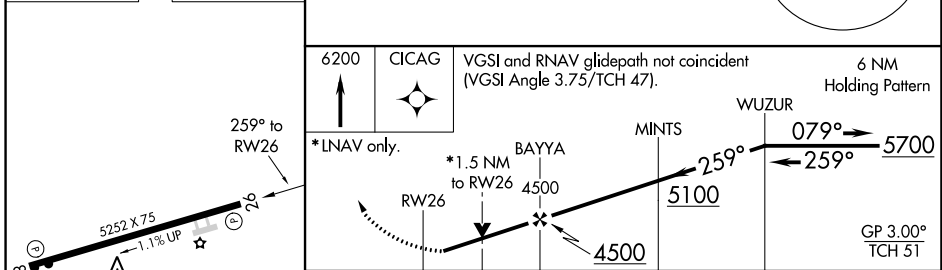

WAAS CH 72802 W26A	APP CRS 259°	Rwy Idg TDZE Apt Elev	5252 2519 2558
--	------------------------	-----------------------------	---

RNAV (GPS) RWY 26

MOUNTAIN EMPIRE (MKJ)

⚠ For uncompensated Baro-VNAV systems, LNAV/VNAV NA below -20°C (-4°F) or above 54°C (130°F). Circling NA north of Rwy 8-26. Rwy 26 helicopter visibility reduction below 3/4 SM NA. DME/DME RNP-0.3 NA.

MISSED APPROACH: Climb to 6200 direct CICAG and hold, continue climb-in-hold to 6200.

AWOS-3 123.875	ATLANTA CENTER 127.85 269.3	UNICOM 122.7 (CTAF) 0
--------------------------	---------------------------------------	---------------------------------

ELEV 2558	TDZE 2519
-----------	-----------

CATEGORY	A	B	C	D
LPV DA	3096-2		577 (600-2)	NA
LNAV/VNAV DA	3159-2½		640 (700-2½)	NA
LNAV MDA	3140-1	621 (600-1)	3140-1¾ 621 (600-1¾)	NA
C CIRCLING	3260-1	702 (800-1)	4440-3 1882 (1900-3)	NA