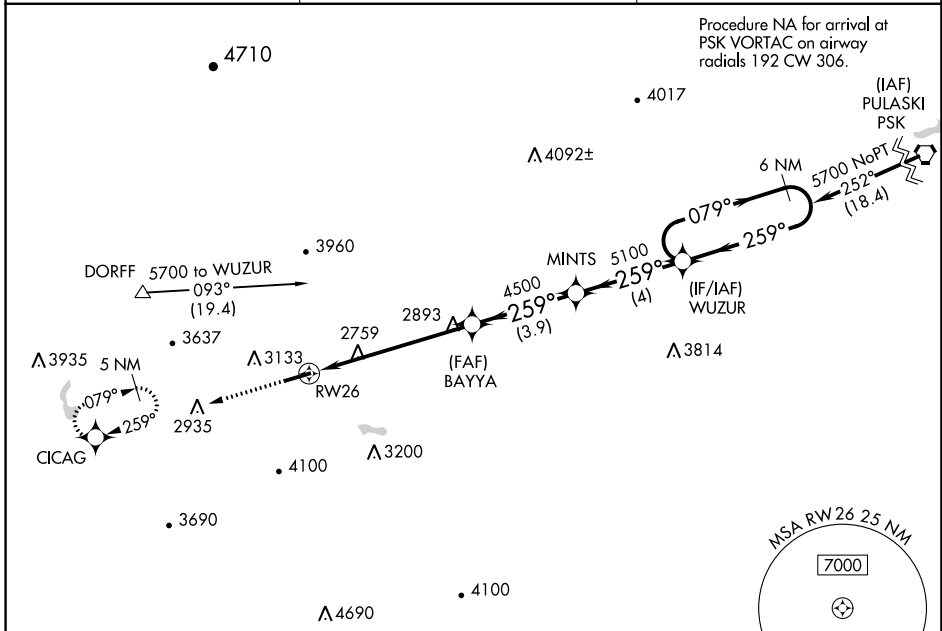

WAAS CH 72802 W26A	APP CRS 259°	Rwy Idg TDZE Apt Elev	5252 2519 2558
--	------------------------	-----------------------------	---

RNAV (GPS) RWY 26

MOUNTAIN EMPIRE (MKJ)

⚠ For uncompensated Baro-VNAV systems, LNAV/VNAV NA below -20°C (-4°F) or above 54°C (130°F). Circling NA north of Rwy 8-26. Rwy 26 helicopter visibility reduction below 3/4 SM NA. DME/DME RNP-0.3 NA.

MISSED APPROACH: Climb to 6200 direct CICAG and hold, continue climb-in-hold to 6200.

AWOS-3 123.875	ATLANTA CENTER 127.85 269.3	UNICOM 122.7 (CTAF) 0
--------------------------	---------------------------------------	---------------------------------

ELEV 2558	TDZE 2519
-----------	-----------

CATEGORY	A	B	C	D
LPV DA	3096-2		577 (600-2)	NA
LNAV/VNAV DA	3159-2½		640 (700-2½)	NA
LNAV MDA	3140-1	621 (600-1)	3140-1¾ 621 (600-1¾)	NA
C CIRCLING	3260-1	702 (800-1)	4440-3 1882 (1900-3)	NA

NE-3, 30 DEC 2021 to 27 JAN 2022

NE-3, 30 DEC 2021 to 27 JAN 2022