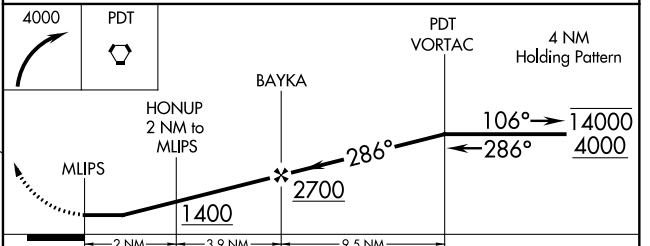

APP CRS <b>286°</b>	Rwy Idg TDZE Apt Elev	<b>N/A</b> <b>N/A</b> <b>644</b>
------------------------	-----------------------------	--

**RNAV (GPS)-B**  
HERMISTON MUNI (H.R.I)

RNP APCH.	MISSED APPROACH: Climbing right turn to 4000 direct PDT VORTAC and hold.
Circling Rwy 5 NA at night.	

ASOS <b>135.225</b>	CHINOOK APP CON ★ <b>133.15 379.15</b>	UNICOM <b>122.8 (CTAF) 0</b>
------------------------	---	---------------------------------

NoPT for arrival on PDT VORTAC airway radial R-029.

CATEGORY	A	B	C	D
CIRCLING	1140-1 496 (500-1)		1140-1½ 496 (500-1½)	1260-2 616 (700-2)

NW-1, 30 DEC 2021 to 27 JAN 2022

NW-1, 30 DEC 2021 to 27 JAN 2022