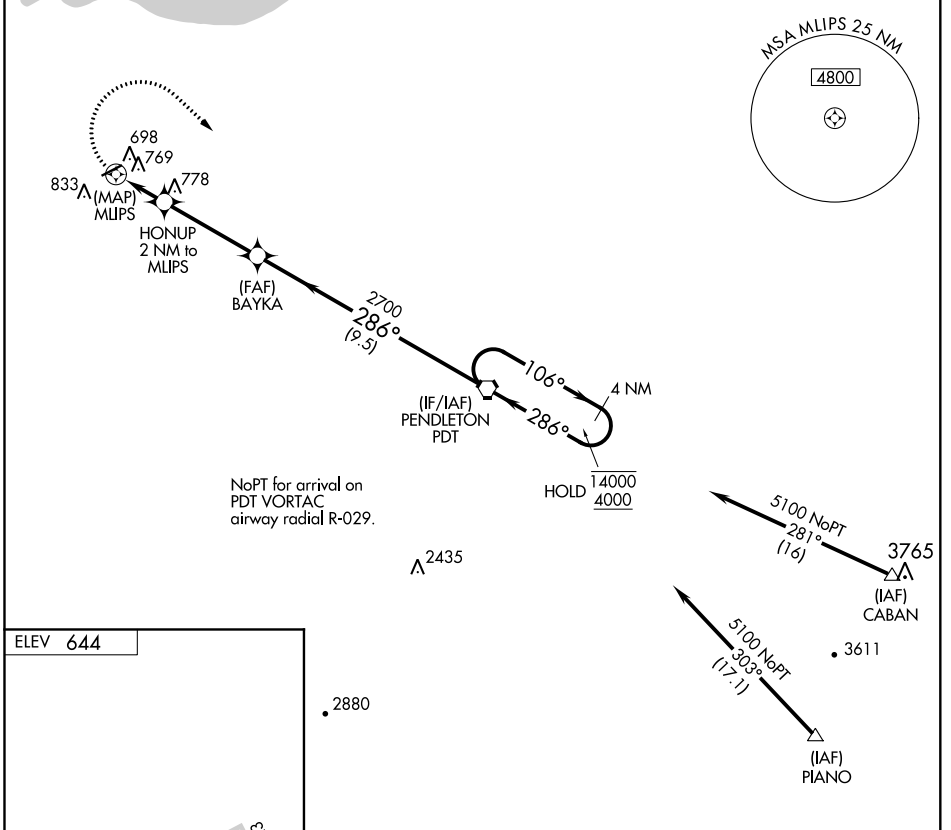

APP CRS <b>286°</b>	Rwy Idg TDZE Apt Elev	<b>N/A</b> <b>N/A</b> <b>644</b>
------------------------	-----------------------------	--

**RNAV (GPS)-B**  
HERMISTON MUNI (H.R.I)

RNP APCH.	MISSED APPROACH: Climbing right turn to 4000 direct PDT VORTAC and hold.
Circling Rwy 5 NA at night.	

ASOS <b>135.225</b>	CHINOOK APP CON ★ <b>133.15 379.15</b>	UNICOM <b>122.8 (CTAF) 0</b>
------------------------	---	---------------------------------

NoPT for arrival on PDT VORTAC airway radial R-029.

CATEGORY	A	B	C	D
CIRCLING	1140-1 496 (500-1)		1140-1½ 496 (500-1½)	1260-2 616 (700-2)

NW-1, 30 DEC 2021 to 27 JAN 2022

NW-1, 30 DEC 2021 to 27 JAN 2022