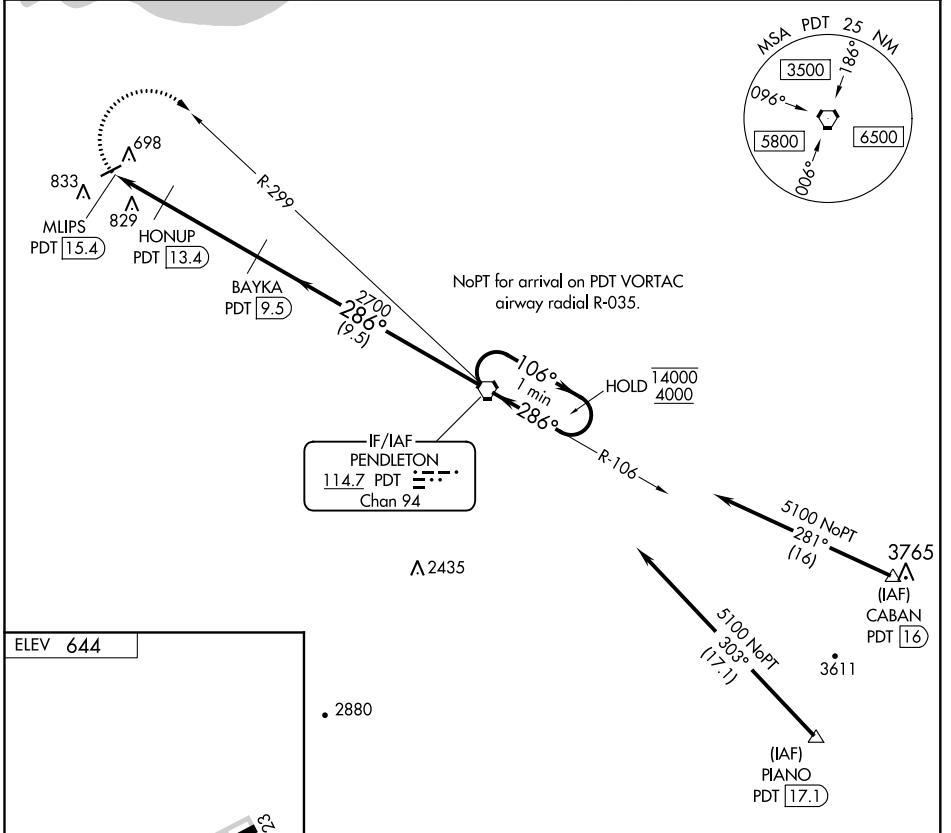

VORTAC PDT 114.7 Chan 94	APP CRS 286°	Rwy Idg TDZE Apt Elev	N/A N/A 644
--	------------------------	-----------------------------	--

VOR-A
HERMISTON MUNI (HRI)

DME required.

MISSED APPROACH: Climbing right turn to 4000 on PDT VORTAC R-299 to PDT VORTAC and hold.

⚠ Circling Rwy 5 NA at night.

ASOS 135.225	CHINOOK APP CON * 133.15 379.15	UNICOM 122.8 (CTAF) 0
------------------------	---	---------------------------------

CATEGORY	A	B	C	D
C CIRCLING	1140-1 496 (500-1)			1260-2 616 (700-2)

NW-1, 30 DEC 2021 to 27 JAN 2022

NW-1, 30 DEC 2021 to 27 JAN 2022