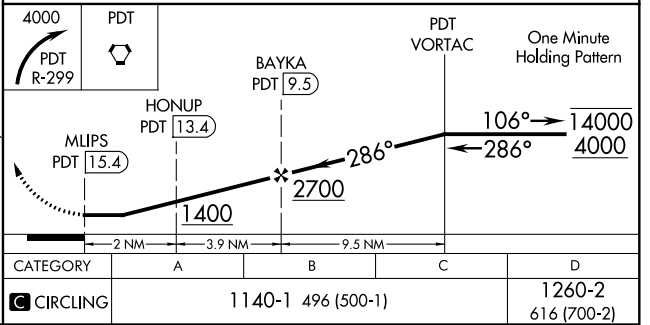

VORTAC PDT 114.7 Chan 94	APP CRS 286°	Rwy Idg TDZE Apt Elev	N/A N/A 644
--	------------------------	-----------------------------	--

VOR-A
HERMISTON MUNI (HRI)

DME required.

MISSED APPROACH: Climbing right turn to 4000 on PDT VORTAC R-299 to PDT VORTAC and hold.

⚠ Circling Rwy 5 NA at night.

ASOS 135.225	CHINOOK APP CON * 133.15 379.15	UNICOM 122.8 (CTAF) 0
------------------------	---	---------------------------------

CATEGORY	A	B	C	D
C CIRCLING	1140-1 496 (500-1)			1260-2 616 (700-2)

NW-1, 30 DEC 2021 to 27 JAN 2022

NW-1, 30 DEC 2021 to 27 JAN 2022