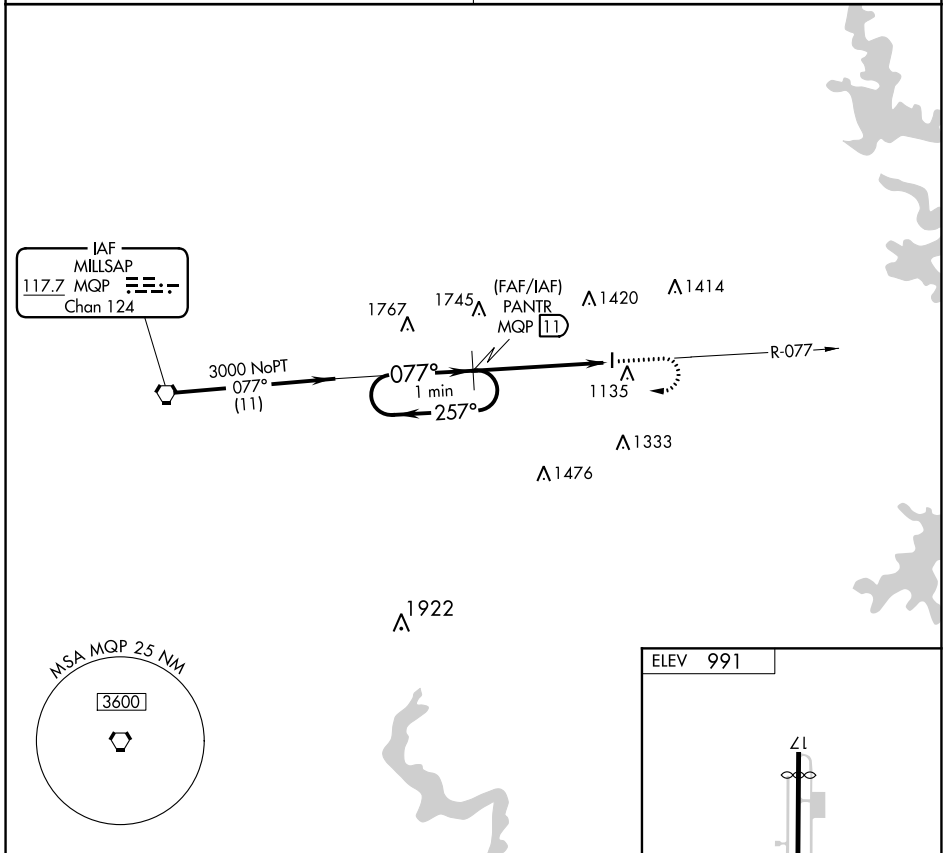

VORTAC MQP 117.7 Chan 124	APP CRS 077°	Rwy Idg TDZE Apt Elev	N/A N/A 991
---	------------------------	-----------------------------	--

VOR/DME-A

PARKER COUNTY (WEA)

NA Use Fort Worth Meacham altimeter setting.	MISSED APPROACH: Climb to 1900 then climbing right turn to 3000 via heading 290° and MQP R-077 to PANTR and hold.
REGIONAL APP CON 135.975 379.9	UNICOM 122.7 (CTAF)

CATEGORY	A	B	C	D
CIRCLING	1680-1	689 (700-1)	1860-2½ 869 (900-2½)	NA