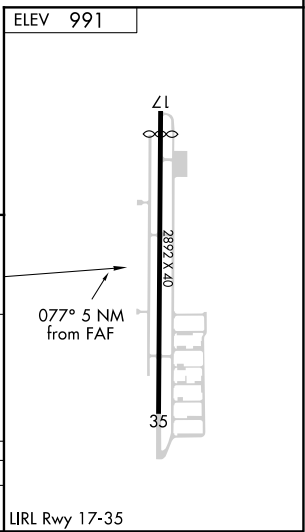

VORTAC MQP 117.7 Chan 124	APP CRS 077°	Rwy Idg TDZE Apt Elev	N/A N/A 991
---	------------------------	-----------------------------	--

VOR/DME-A

PARKER COUNTY (WEA)

NA Use Fort Worth Meacham altimeter setting.	MISSED APPROACH: Climb to 1900 then climbing right turn to 3000 via heading 290° and MQP R-077 to PANTR and hold.
REGIONAL APP CON 135.975 379.9	UNICOM 122.7 (CTAF)

CATEGORY	A	B	C	D
CIRCLING	1680-1	689 (700-1)	1860-2½ 869 (900-2½)	NA