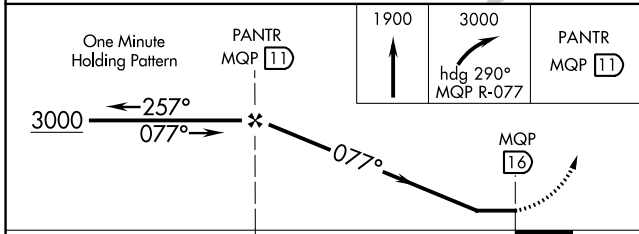

VORTAC MQP 117.7 Chan 124	APP CRS 077°	Rwy Idg TDZE Apt Elev	N/A N/A 991
---	------------------------	-----------------------------	--

VOR/DME-A

PARKER COUNTY (WEA)

NA Use Fort Worth Meacham altimeter setting.	MISSED APPROACH: Climb to 1900 then climbing right turn to 3000 via heading 290° and MQP R-077 to PANTR and hold.
REGIONAL APP CON 135.975 379.9	UNICOM 122.7 (CTAF)

CATEGORY	A	B	C	D
CIRCLING	1680-1	689 (700-1)	1860-2½ 869 (900-2½)	NA