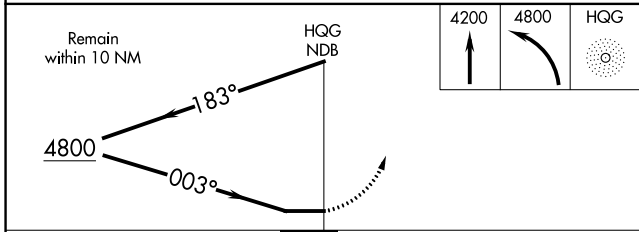

NDB HQG 365	APP CRS 003°	Rwy Idg 5000
		TDZE 3133
		Apt Elev 3134

NDB RWY 2

HUGOTON MUNI (HQQ)

▽ If local altimeter setting not received, use Liberal altimeter setting and increase all MDAs 100 feet.
⚠ NA Visibility reduction by helicopters NA.

MISSED APPROACH: Climb to 4200 then climbing left turn to 4800 direct HQG NDB and hold.

AWOS-3PT 118.6	KANSAS CITY CENTER 134.0 257.865	UNICOM 122.8 (CTAF) 0
--------------------------	--	---------------------------------