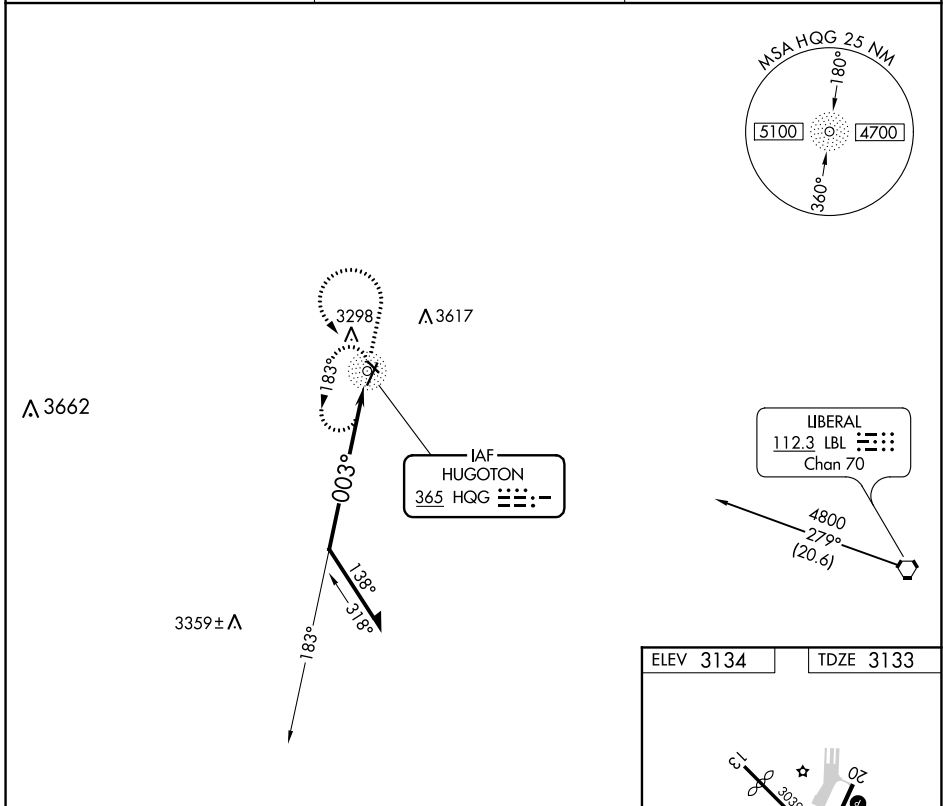

NDB HQG 365	APP CRS 003°	Rwy Idg 5000
		TDZE 3133
		Apt Elev 3134

NDB RWY 2

HUGOTON MUNI (HQQ)

▽ If local altimeter setting not received, use Liberal altimeter setting and increase all MDAs 100 feet.
⚠ NA Visibility reduction by helicopters NA.

MISSED APPROACH: Climb to 4200 then climbing left turn to 4800 direct HQG NDB and hold.

AWOS-3PT 118.6	KANSAS CITY CENTER 134.0 257.865	UNICOM 122.8 (CTAF) 0
--------------------------	--	---------------------------------