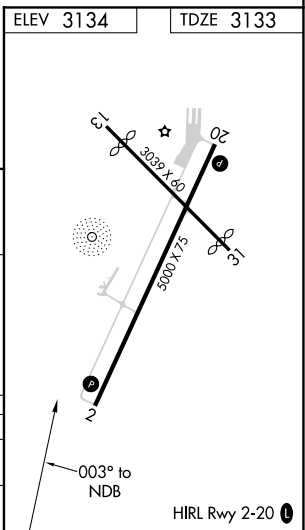

NDB HQG 365	APP CRS 003°	Rwy Idg 5000
		TDZE 3133
		Apt Elev 3134

NDB RWY 2

HUGOTON MUNI (HQQ)

▽ If local altimeter setting not received, use Liberal altimeter setting and increase all MDAs 100 feet.
⚠ NA Visibility reduction by helicopters NA.

MISSED APPROACH: Climb to 4200 then climbing left turn to 4800 direct HQG NDB and hold.

AWOS-3PT 118.6	KANSAS CITY CENTER 134.0 257.865	UNICOM 122.8 (CTAF) 0
--------------------------	--	---------------------------------