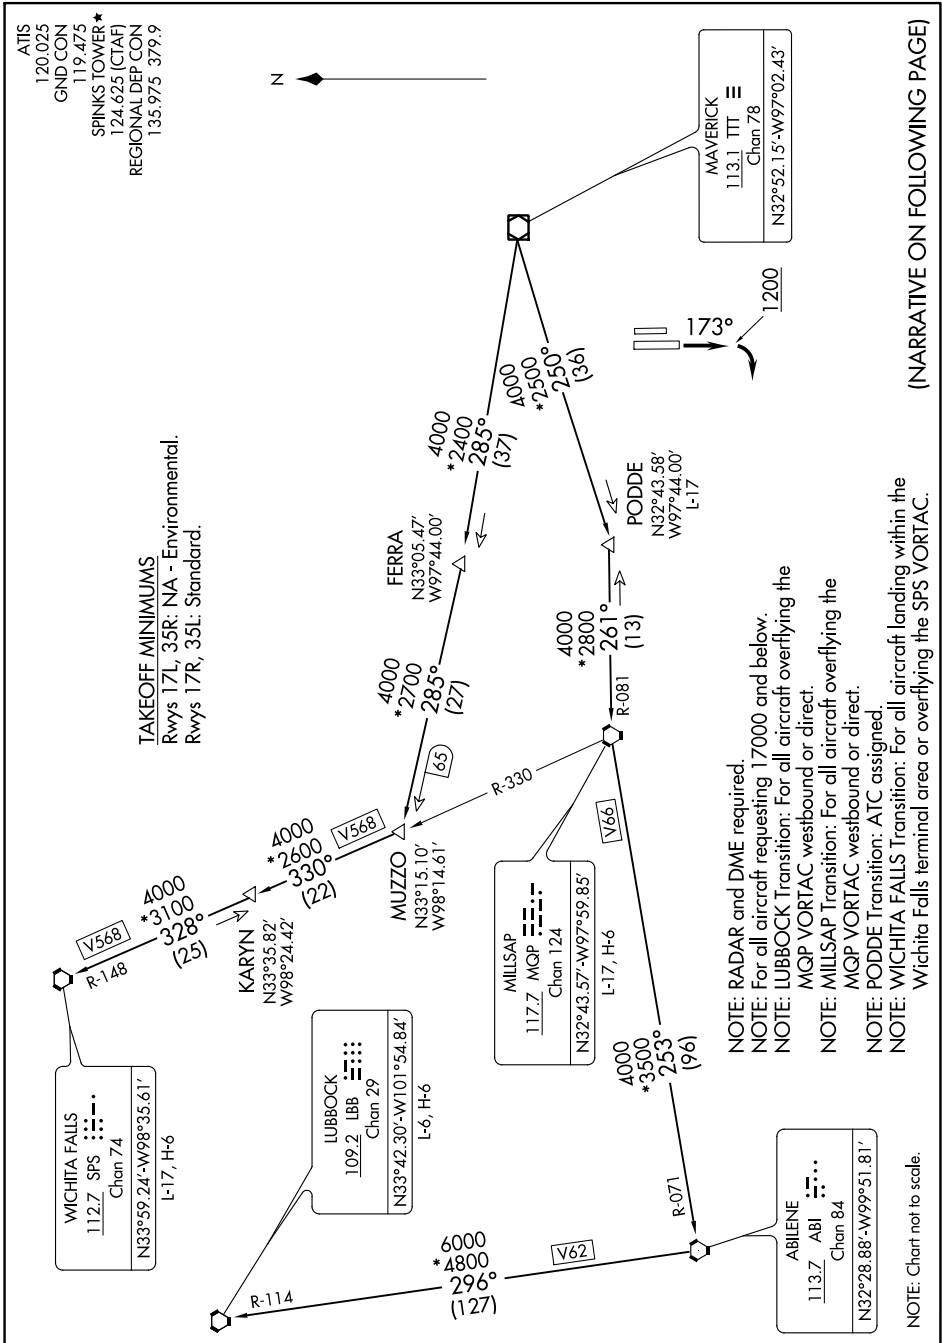

KINGDOM ONE DEPARTURE

(NARRATIVE ON FOLLOWING PAGE)

SC-2, 30 DEC 2021 to 27 JAN 2022

SC-2, 30 DEC 2021 to 27 JAN 2022

KINGDOM ONE DEPARTURE