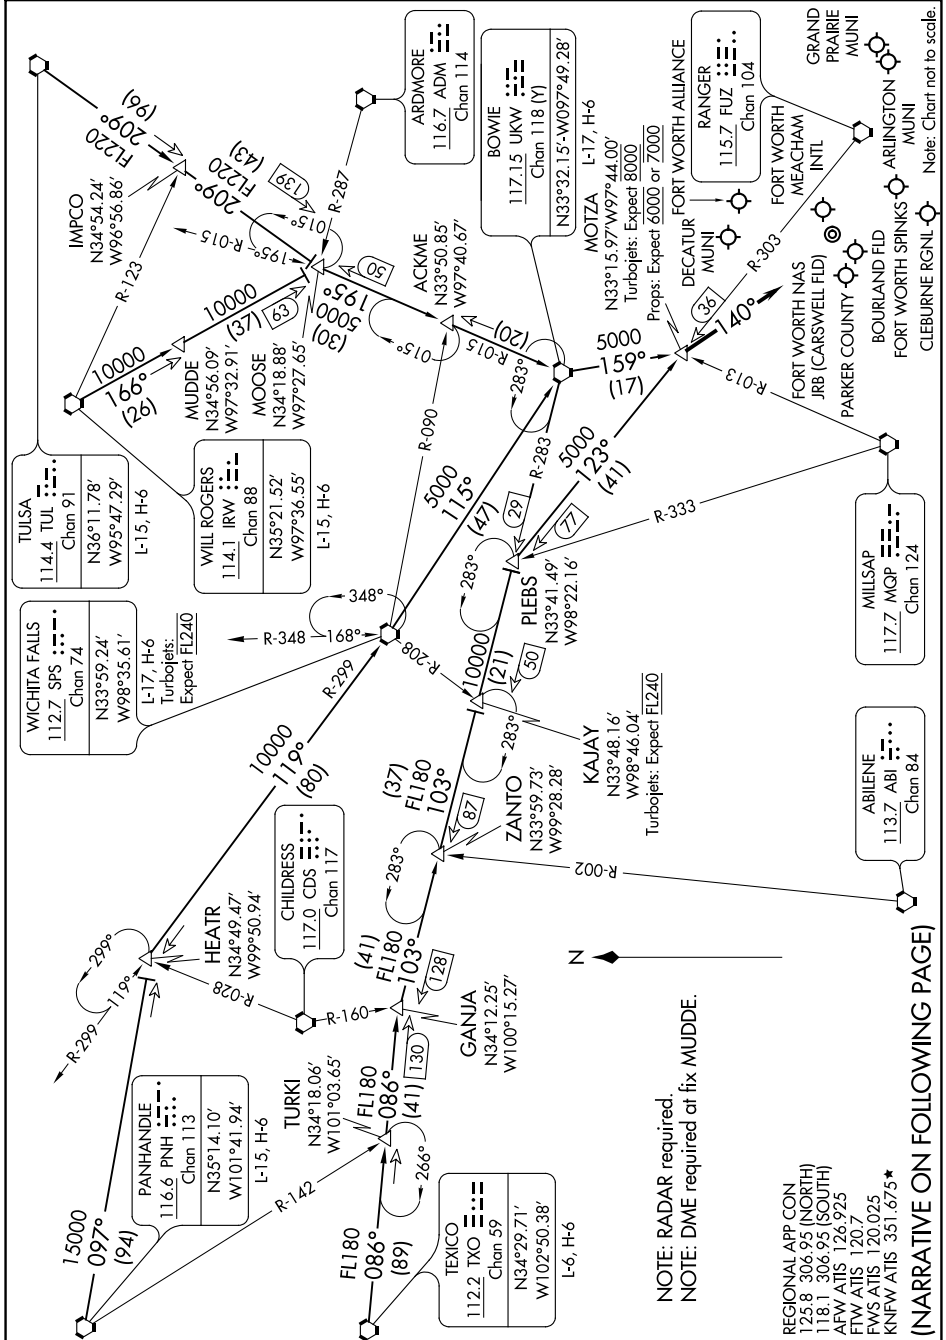

MOTZA ONE ARRIVAL

FORT WORTH, TEXAS

SC-2, 30 DEC 2021 to 27 JAN 2022

SC-2, 30 DEC 2021 to 27 JAN 2022

MOTZA ONE ARRIVAL

(MOTZA.MOTZA1) 17JUN21

FORT WORTH, TEXAS

(NARRATIVE ON FOLLOWING PAGE)

REGIONAL APP CON
125.8 306.95 (NORTH)
118.1 306.95 (SOUTH)
AFW ATIS 126.925
FTW ATIS 120.7
FWS ATIS 120.025
KNFW ATIS 351.675*

Note: Chart not to scale.