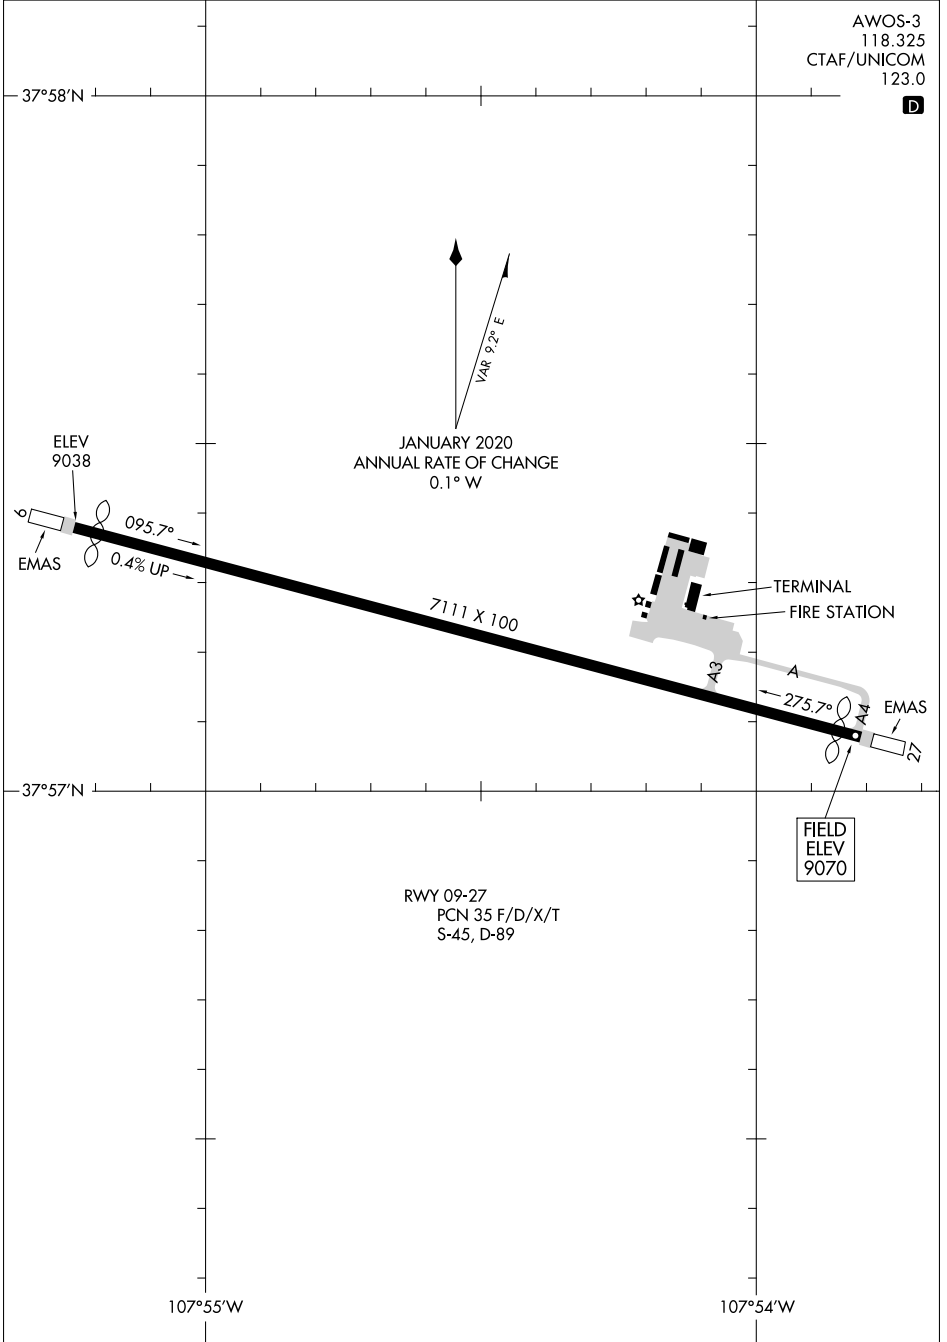

20086

AIRPORT DIAGRAM

AL-6920 (FAA)

TELLURIDE RGNL (TEX)
TELLURIDE, COLORADO

AWOS-3
118.325
CTAF/UNICOM
123.0

D

SW-1, 30 DEC 2021 to 27 JAN 2022

SW-1, 30 DEC 2021 to 27 JAN 2022

AIRPORT DIAGRAM

20086

TELLURIDE, COLORADO
TELLURIDE RGNL (TEX)