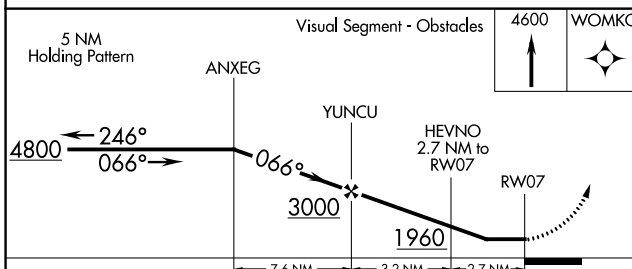

WAAS CH 42534 W07A	APP CRS 066°	Rwy Idg TDZE 1072 Apt Elev 1072	3632
--	------------------------	---	-------------

RNAV (GPS) RWY 7

BELLEFONTE (N96)

<p>▼ DME/DME RNP-0.3 NA. Use State College altimeter setting, when not received use Clearfield altimeter setting and increase all MDA 140 feet.</p> <p>▲ NA Helicopter visibility reduction below 1 SM NA. Circling NA southeast of Rwy 7-25. Procedure NA at night.</p>	<p>MISSED APPROACH: Climb to 4600 direct WOMKO and hold, continue climb-in-hold to 4600.</p>
--	---

UNV AWOS-3 127.65	NEW YORK CENTER 134.8 338.3	CLNC DEL 119.625	CLNC DEL 118.55 (When UNV twr closed)	UNICOM 122.8 (CTAF)	122.7 0
-----------------------------	---------------------------------------	----------------------------	--	-------------------------------	-----------------------

NE-4, 30 DEC 2021 to 27 JAN 2022

NE-4, 30 DEC 2021 to 27 JAN 2022

ELEV 1072	TDZE 1072
-----------	-----------

CATEGORY	A	B	C	D
LP MDA	1540-1	468 (500-1)		NA
LNAV MDA	1580-1	508 (600-1)		NA
C CIRCLING	2140-1¼ 1068 (1100-1¼)	2380-1½ 1308 (1400-1½)		NA