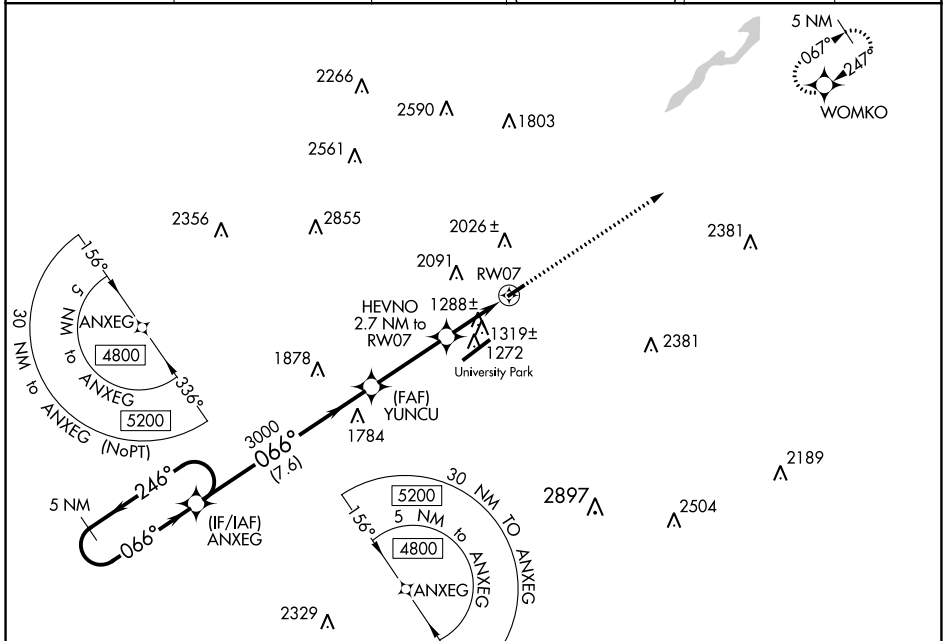

WAAS CH 42534 W07A	APP CRS 066°	Rwy Idg TDZE 1072 Apt Elev 1072	3632
--	------------------------	---	-------------

RNAV (GPS) RWY 7

BELLEFONTE (N96)

<p>▼ DME/DME RNP-0.3 NA. Use State College altimeter setting, when not received use Clearfield altimeter setting and increase all MDA 140 feet.</p> <p>▲ NA Helicopter visibility reduction below 1 SM NA. Circling NA southeast of Rwy 7-25. Procedure NA at night.</p>	<p>MISSED APPROACH: Climb to 4600 direct WOMKO and hold, continue climb-in-hold to 4600.</p>
--	---

UNV AWOS-3 127.65	NEW YORK CENTER 134.8 338.3	CLNC DEL 119.625	CLNC DEL 118.55 (When UNV twr closed)	UNICOM 122.8 (CTAF)	122.7 0
-----------------------------	---------------------------------------	----------------------------	--	-------------------------------	-----------------------

NE-4, 30 DEC 2021 to 27 JAN 2022

NE-4, 30 DEC 2021 to 27 JAN 2022

ELEV 1072	TDZE 1072
-----------	-----------

CATEGORY	A	B	C	D
LP MDA	1540-1	468 (500-1)		NA
LNAV MDA	1580-1	508 (600-1)		NA
C CIRCLING	2140-1¼ 1068 (1100-1¼)	2380-1½ 1308 (1400-1½)		NA