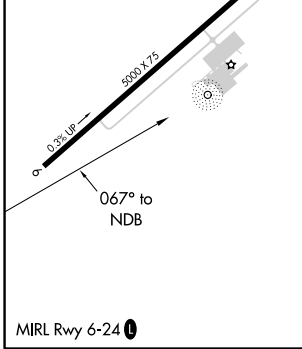

NDB DYB 365	APP CRS 067°	Rwy Idg TDZE Apt Elev	5000 53 56
-----------------------	------------------------	-----------------------------	---------------------------------------

NDB RWY 6

SUMMERVILLE (DYB)

NA Circling Rwy 24 NA at night.
Rwy 6 helicopter visibility reduction below 3/4 SM NA.

MISSED APPROACH: Climb to 1200 then climbing right turn to 2100 direct DYB NDB and hold.

AWOS-3 119.575	CHARLESTON APP CON 120.7 306.925	UNICOM 123.0 (CTAF)
--------------------------	--	-------------------------------

CATEGORY	A	B	C	D
S-6	880-1 827 (900-1)	880-1¼ 827 (900-1¼)	880-2½ 827 (900-2½)	NA
C CIRCLING	880-1¼	824 (900-1¼)	880-2½ 824 (900-2½)	NA

SE-2, 30 DEC 2021 to 27 JAN 2022

SE-2, 30 DEC 2021 to 27 JAN 2022