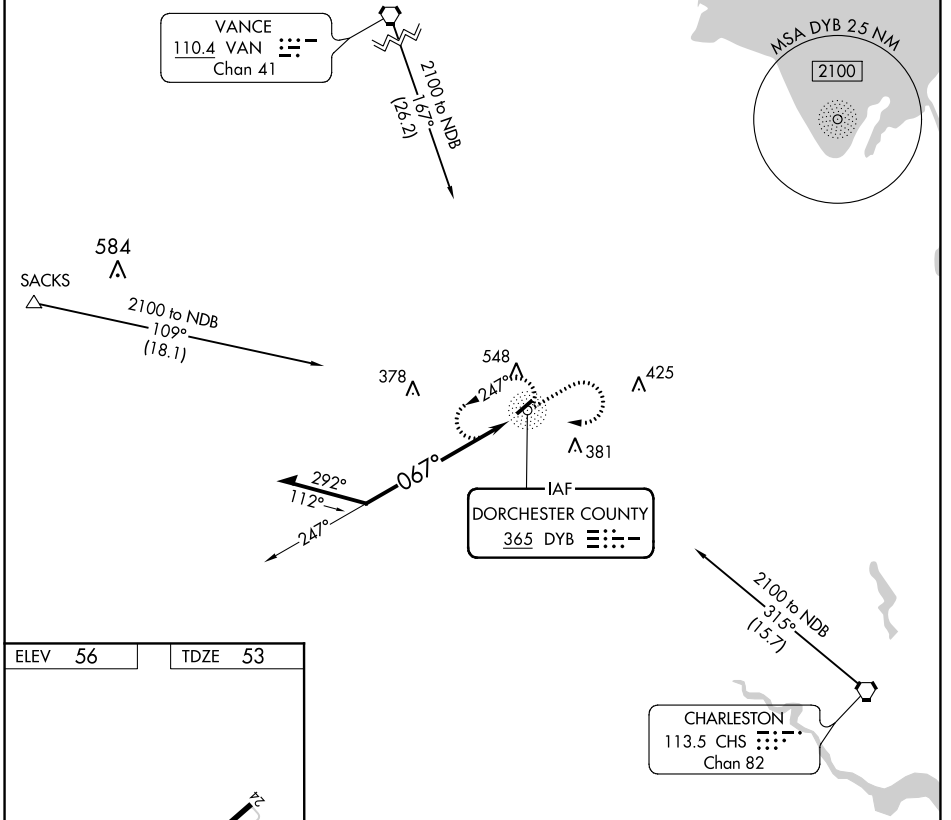

NDB DYB 365	APP CRS 067°	Rwy Idg TDZE Apt Elev	5000 53 56
-----------------------	------------------------	-----------------------------	---------------------------------------

NDB RWY 6

SUMMERVILLE (DYB)

NA Circling Rwy 24 NA at night.
Rwy 6 helicopter visibility reduction below 3/4 SM NA.

MISSED APPROACH: Climb to 1200 then climbing right turn to 2100 direct DYB NDB and hold.

AWOS-3 119.575	CHARLESTON APP CON 120.7 306.925	UNICOM 123.0 (CTAF)
--------------------------	--	-------------------------------

CATEGORY	A	B	C	D
S-6	880-1 827 (900-1)	880-1¼ 827 (900-1¼)	880-2½ 827 (900-2½)	NA
C CIRCLING	880-1¼	824 (900-1¼)	880-2½ 824 (900-2½)	NA

SE-2, 30 DEC 2021 to 27 JAN 2022

SE-2, 30 DEC 2021 to 27 JAN 2022