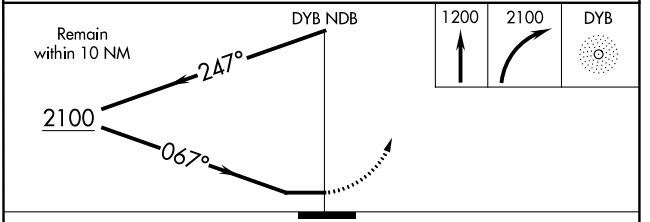

NA Circling Rwy 24 NA at night.
Rwy 6 helicopter visibility reduction below 3/4 SM NA.

MISSED APPROACH: Climb to 1200 then climbing right turn to 2100 direct DYB NDB and hold.

AWOS-3 119.575	CHARLESTON APP CON 120.7 306.925	UNICOM 123.0 (CTAF)
--------------------------	--	-------------------------------