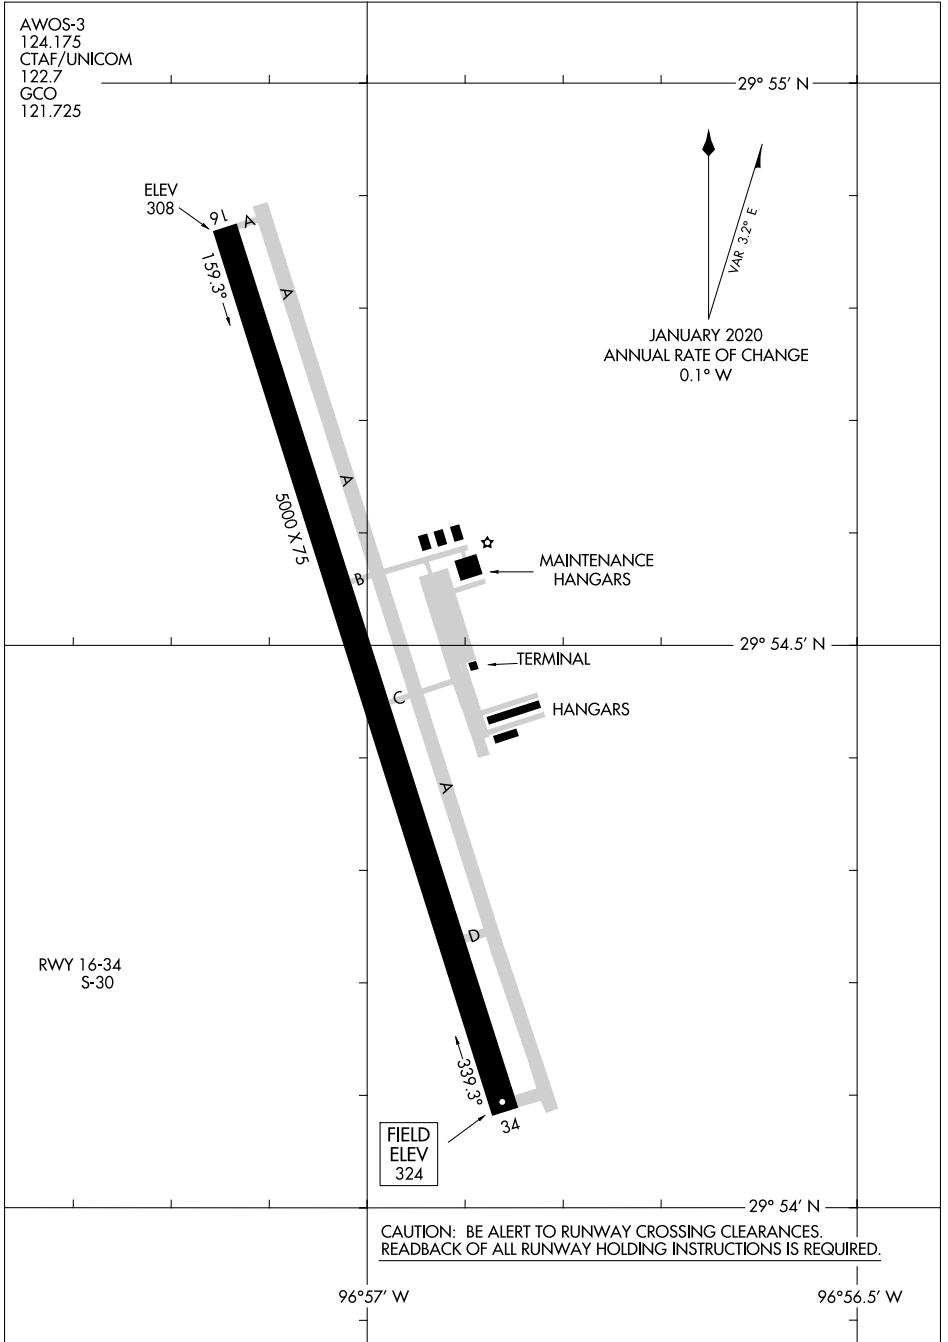

AIRPORT DIAGRAM

AL-9154 (FAA)

FAYETTE RGNL AIR CENTER (3T5)
LA GRANGE, TEXAS

SC-5, 30 DEC 2021 to 27 JAN 2022

SC-5, 30 DEC 2021 to 27 JAN 2022

AIRPORT DIAGRAM

LA GRANGE, TEXAS
FAYETTE RGNL AIR CENTER (3T5)