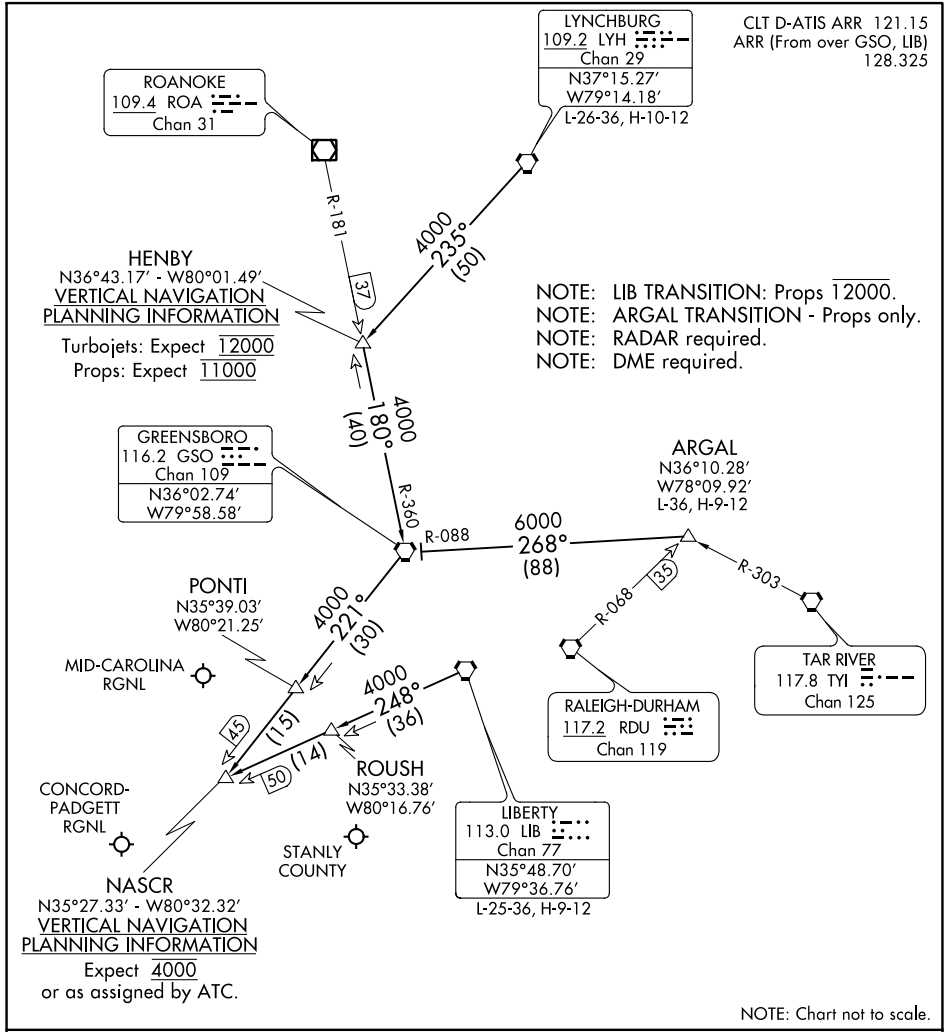

NASCR FOUR ARRIVAL

CONCORD, NORTH CAROLINA

ARRIVAL DESCRIPTION

**ARGAL TRANSITION (ARGAL.NASCR4):** From over ARGAL INT on GSO R-088 to GSO VORTAC then on GSO R-221 to NASCR INT. Thence. . .

**LIBERTY TRANSITION (LIB.NASCR4):** From over LIB VORTAC on LIB R-248 to NASCR INT. Thence. . .

**LYNCHBURG TRANSITION (LYH.NASCR4):** From over LYH VORTAC on LYH R-235 to HENBY INT then on GSO R-360 to GSO VORTAC then on GSO R-221 to NASCR INT. Thence. . .

. . . from over NASCR INT. Expect RADAR vectors to final approach course.