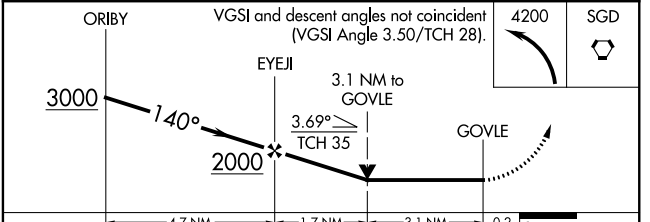

APP CRS	Rwy Idg	3300
140°	TDZE	4
	Apt Elev	4

RNAV (GPS) RWY 13

GNOSS FLD (DVO)

RNP APCH-GPS.
 ⚠ Circling Rwy 31 NA at night. Circling NA southwest of Rwy 13-31.
 ⚠ Rwy 13 helicopter visibility reduction below 3/4 SM NA.

MISSED APPROACH: Climbing left turn to 4200 direct SCAGGS ISLAND VORTAC and hold, continue climb-in-hold to 4200.

AWOS-3P 120.675	OAKLAND CENTER 127.8 353.5	UNICOM 123.075 (CTAF)
---------------------------	--------------------------------------	---------------------------------