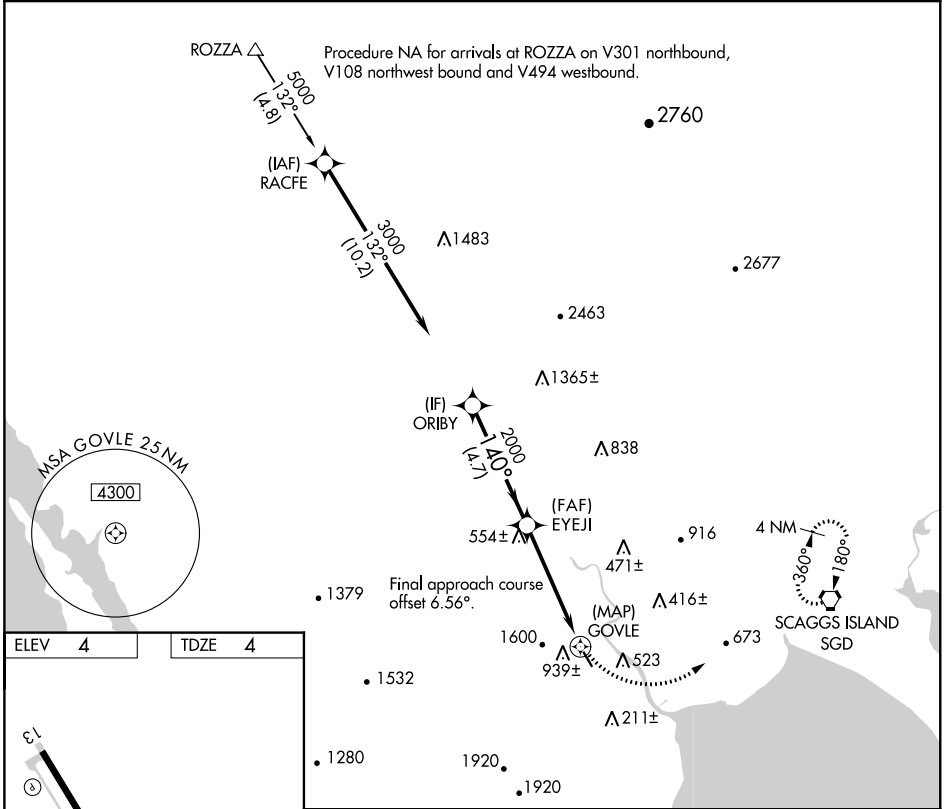

APP CRS	Rwy Idg	3300
140°	TDZE	4
	Apt Elev	4

RNAV (GPS) RWY 13

GNOSS FLD (DVO)

RNP APCH-GPS.
 ⚠ Circling Rwy 31 NA at night. Circling NA southwest of Rwy 13-31.
 ⚠ Rwy 13 helicopter visibility reduction below 3/4 SM NA.

MISSED APPROACH: Climbing left turn to 4200 direct SCAGGS ISLAND VORTAC and hold, continue climb-in-hold to 4200.

AWOS-3P 120.675	OAKLAND CENTER 127.8 353.5	UNICOM 123.075 (CTAF)
---------------------------	--------------------------------------	---------------------------------

CATEGORY	A	B	C	D
LNAV MDA	1300-1¼ 1296 (1300-1¼)	1300-1½ 1296 (1300-1½)	NA	
C CIRCLING	1300-1¼ 1296 (1300-1¼)	1300-1½ 1296 (1300-1½)	NA	

SW-2, 30 DEC 2021 to 27 JAN 2022

SW-2, 30 DEC 2021 to 27 JAN 2022