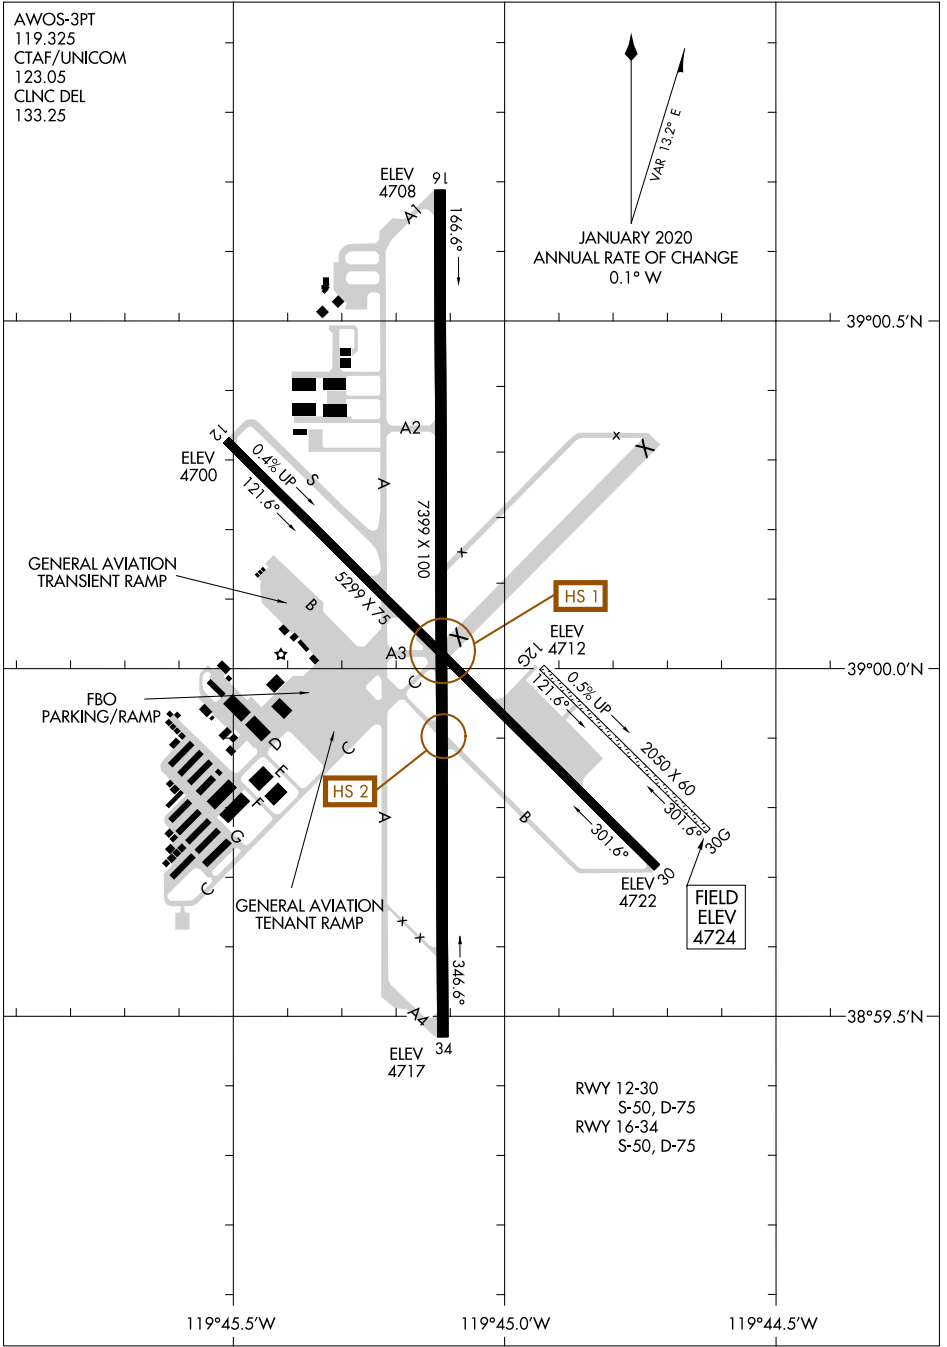

# AIRPORT DIAGRAM

AL-9430 (FAA)

MINDEN-TAHOE (MEV)  
MINDEN, NEVADA

AWOS-3PT  
119.325  
CTAF/UNICOM  
123.05  
CLNC DEL  
133.25

VAR 13.2° E  
JANUARY 2020  
ANNUAL RATE OF CHANGE  
0.1° W

SW-4, 30 DEC 2021 to 27 JAN 2022

SW-4, 30 DEC 2021 to 27 JAN 2022

# AIRPORT DIAGRAM

MINDEN, NEVADA  
MINDEN-TAHOE (MEV)