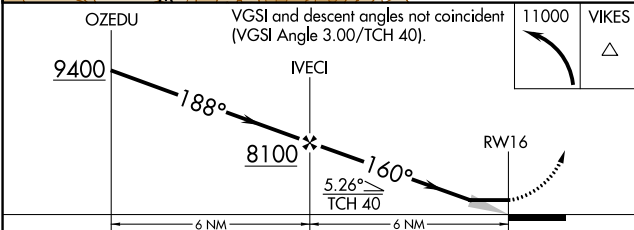

APP CRS 160°	Rwy Idg TDZE Apt Elev	N/A N/A 4724
------------------------	-----------------------------	---

RNAV (GPS)-A

MINDEN-TAHOE (MEV)

RNP APCH.		MISSED APPROACH: Climbing left turn to 11000 direct VIKES and hold, continue climb-in-hold to 11000.	
<p>▼ Circling NA for Cat D southwest of Rws 12 and 34. ▲ Circling Rwy 12L, 30R NA at night.</p>			
AWOS-3PT 119.325	NORCAL APP CON 119.2 279.55	CLNC DEL 133.25	UNICOM 123.05 (CTAF) 0

CATEGORY	A	B	C	D
CIRCLING	6600-1¼ 1876 (1900-1¼)	6600-1½ 1876 (1900-1½)	6600-3	1876 (1900-3)

SW-4, 30 DEC 2021 to 27 JAN 2022

SW-4, 30 DEC 2021 to 27 JAN 2022