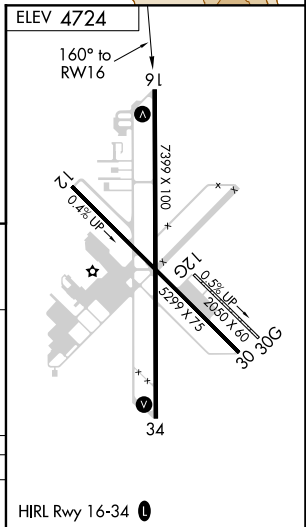

APP CRS 160°	Rwy Idg TDZE Apt Elev	N/A N/A 4724
------------------------	-----------------------------	---

RNAV (GPS)-A

MINDEN-TAHOE (MEV)

RNP APCH.		MISSED APPROACH: Climbing left turn to 11000 direct VIKES and hold, continue climb-in-hold to 11000.	
<p>▼ Circling NA for Cat D southwest of Rws 12 and 34. ▲ Circling Rwy 12L, 30R NA at night.</p>			
AWOS-3PT 119.325	NORCAL APP CON 119.2 279.55	CLNC DEL 133.25	UNICOM 123.05 (CTAF) 0

CATEGORY	A	B	C	D
CIRCLING	6600-1¼ 1876 (1900-1¼)	6600-1½ 1876 (1900-1½)	6600-3	1876 (1900-3)

SW-4, 30 DEC 2021 to 27 JAN 2022

SW-4, 30 DEC 2021 to 27 JAN 2022