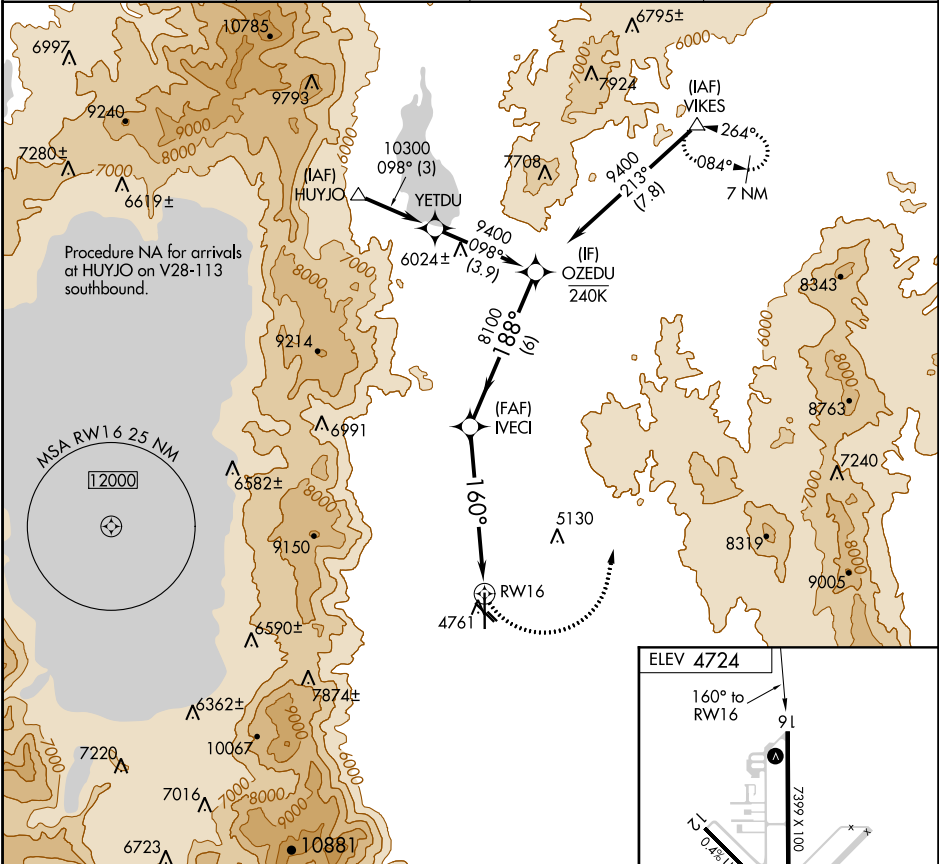

APP CRS 160°	Rwy Idg TDZE Apt Elev	N/A N/A 4724
------------------------	-----------------------------	---

RNAV (GPS)-A

MINDEN-TAHOE (MEV)

RNP APCH.		MISSED APPROACH: Climbing left turn to 11000 direct VIKES and hold, continue climb-in-hold to 11000.	
<p>▼ Circling NA for Cat D southwest of Rws 12 and 34. ▲ Circling Rwy 12L, 30R NA at night.</p>			
AWOS-3PT 119.325	NORCAL APP CON 119.2 279.55	CLNC DEL 133.25	UNICOM 123.05 (CTAF) 0

CATEGORY	A	B	C	D
CIRCLING	6600-1¼ 1876 (1900-1¼)	6600-1½ 1876 (1900-1½)	6600-3	1876 (1900-3)

SW-4, 30 DEC 2021 to 27 JAN 2022

SW-4, 30 DEC 2021 to 27 JAN 2022