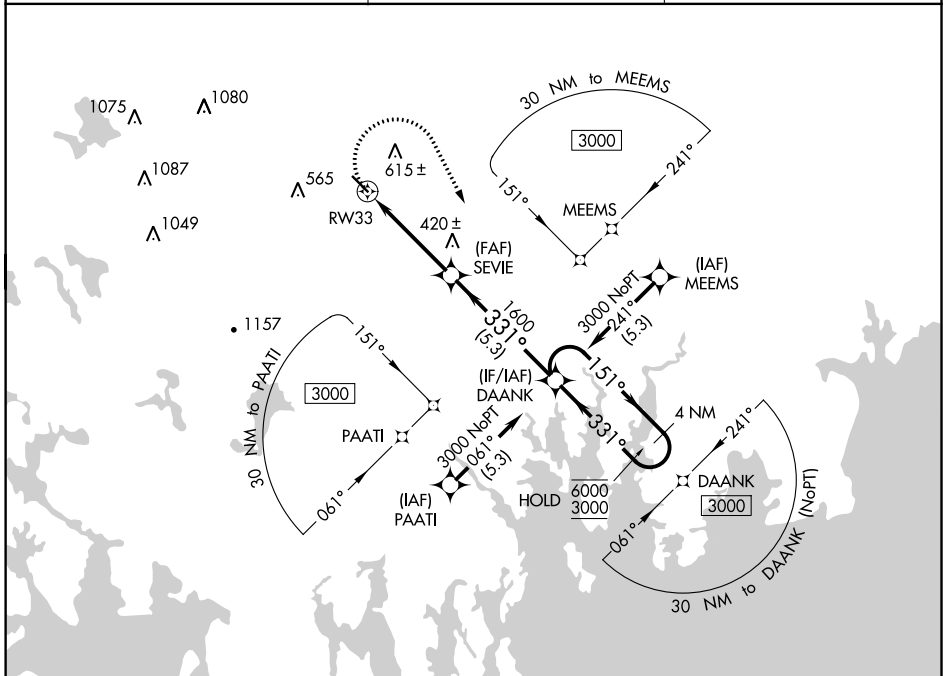

APP CRS 331°	Rwy Idg TDZE Apt Elev	N/A N/A 218

RNAV (GPS)-A

DEBLOIS FLIGHT STRIP (43B)

RNP APCH.	Procedure NA at night. Use Bar Harbor altimeter setting when not received, use Bangor altimeter setting and increase all MDA 20 feet and visibility Cat C ¼ SM.	MISSED APPROACH: Climbing right turn to 3000 direct DAANK and hold, continue climb-in-hold to 3000.

BHB AWOS 3-PT 118.35	BOSTON CENTER 124.25 290.50	CTAF 122.9

NE-1, 30 DEC 2021 to 27 JAN 2022

NE-1, 30 DEC 2021 to 27 JAN 2022