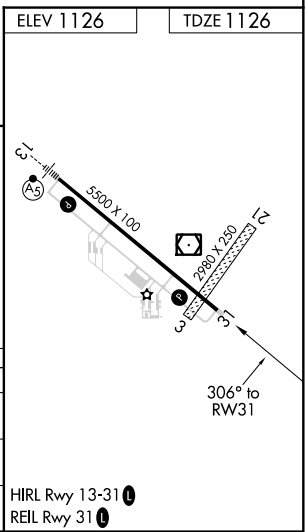

WAAS CH 72632 W31A	APP CRS 306°	Rwy Idg TDZE Apt Elev	5500 1126 1126
--	------------------------	-----------------------------	---

RNAV (GPS) RWY 31

WILLMAR MUNI-JOHN L RICE FLD (BDH)

RNP APCH.

⚠ For uncompensated Baro-VNAV systems, LNAV/VNAV NA below -17°C or above 46°C. When local altimeter setting not received use Olivia altimeter setting and increase all DA 55 feet and all MDA 60 feet and increase LNAV/VNAV all Cats visibility 1/8 mile and LNAV Cats C and D visibility 1/4 mile. Baro-VNAV and VDP NA with Olivia altimeter setting.

MISSED APPROACH: Climb to 2800 direct BEESE and hold.

AWOS-3 113.7	MINNEAPOLIS CENTER 125.5 323.1	UNICOM 122.8 (CTAF) 0
------------------------	--	---------------------------------

CATEGORY	A	B	C	D
LPV DA		1326-3/4	200 (200-3/4)	
LNAV/VNAV DA		1527-13/8	401 (500-13/8)	
LNAV MDA		1500-1	374 (400-1)	