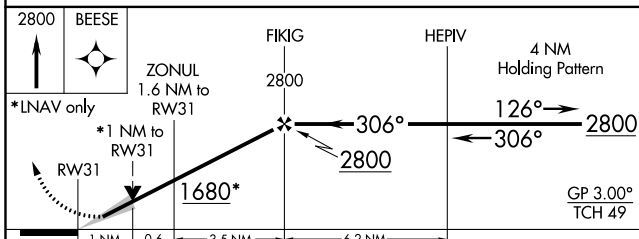

WAAS CH 72632 W31A	APP CRS 306°	Rwy Idg TDZE Apt Elev	5500 1126 1126
--	------------------------	-----------------------------	---

RNAV (GPS) RWY 31

WILLMAR MUNI-JOHN L RICE FLD (BDH)

RNP APCH.

⚠ For uncompensated Baro-VNAV systems, LNAV/VNAV NA below -17°C or above 46°C. When local altimeter setting not received use Olivia altimeter setting and increase all DA 55 feet and all MDA 60 feet and increase LNAV/VNAV all Cats visibility 1/8 mile and LNAV Cats C and D visibility 1/4 mile. Baro-VNAV and VDP NA with Olivia altimeter setting.

MISSED APPROACH: Climb to 2800 direct BEESE and hold.

AWOS-3 113.7	MINNEAPOLIS CENTER 125.5 323.1	UNICOM 122.8 (CTAF) 0
------------------------	--	---------------------------------

CATEGORY	A	B	C	D
LPV DA		1326-3/4	200 (200-3/4)	
LNAV/VNAV DA		1527-13/8	401 (500-13/8)	
LNAV MDA		1500-1	374 (400-1)	