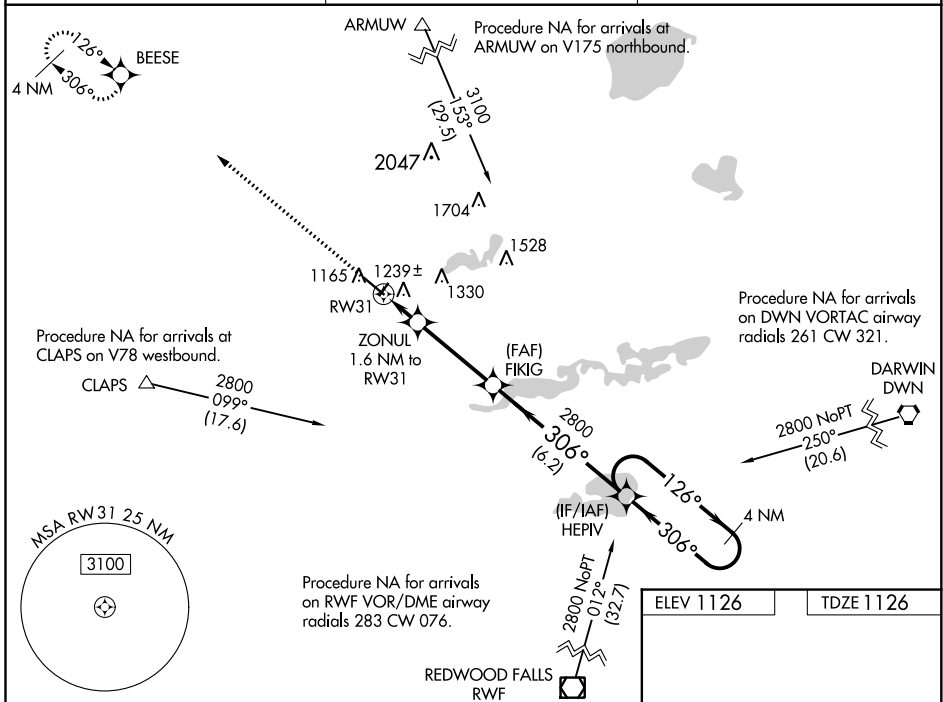

WAAS CH 72632 W31A	APP CRS 306°	Rwy Idg TDZE Apt Elev	5500 1126 1126
--	------------------------	-----------------------------	---

RNAV (GPS) RWY 31

WILLMAR MUNI-JOHN L RICE FLD (BDH)

RNP APCH.

⚠ For uncompensated Baro-VNAV systems, LNAV/VNAV NA below -17°C or above 46°C. When local altimeter setting not received use Olivia altimeter setting and increase all DA 55 feet and all MDA 60 feet and increase LNAV/VNAV all Cats visibility 1/8 mile and LNAV Cats C and D visibility 1/4 mile. Baro-VNAV and VDP NA with Olivia altimeter setting.

MISSED APPROACH: Climb to 2800 direct BEESE and hold.

AWOS-3 113.7	MINNEAPOLIS CENTER 125.5 323.1	UNICOM 122.8 (CTAF) 0
------------------------	--	---------------------------------

CATEGORY	A	B	C	D
LPV DA		1326-3/4	200 (200-3/4)	
LNAV/VNAV DA		1527-13/8	401 (500-13/8)	
LNAV MDA		1500-1	374 (400-1)	

NC-1, 30 DEC 2021 to 27 JAN 2022

NC-1, 30 DEC 2021 to 27 JAN 2022