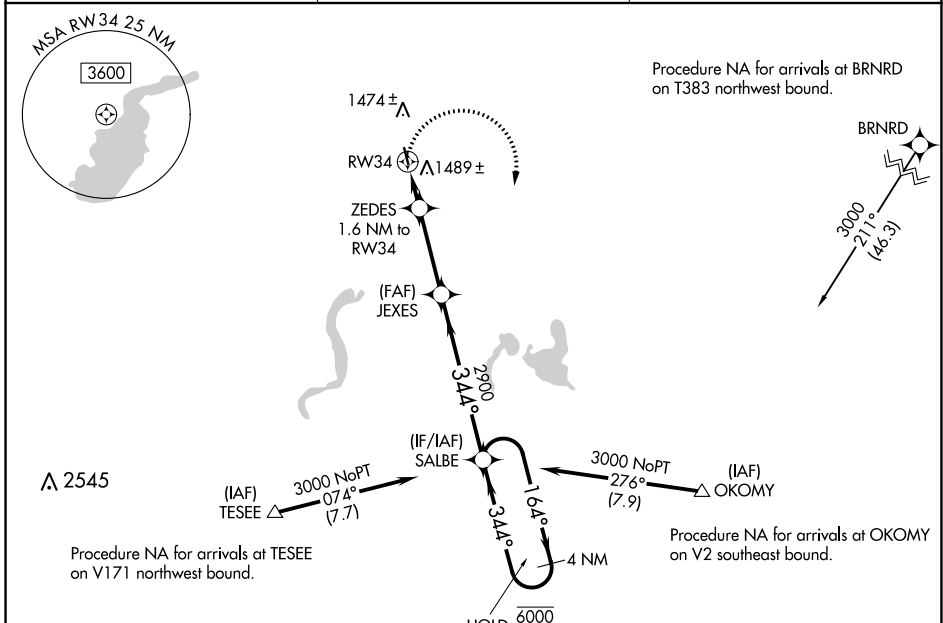

APP CRS 344°	Rwy Idg 3501
	TDZE 1330
	Apt Elev 1332

RNAV (GPS) RWY 34

TODD FIELD (14Y)

RNP APCH.	MISSED APPROACH: Climbing right turn to 3000 direct SALBE and hold.
	Circling Rwy 16 NA at night.

AWOS-3 118.65	MINNEAPOLIS CENTER 126.1 269.2	CTAF 122.9
-------------------------	--	----------------------

ELEV 1332	TDZE 1330
-----------	-----------

3000		SALBE	VGSI and descent angles not coincident. (VGSI Angle 3.00/TCH 22).
			SALBE 4 NM Holding Pattern

CATEGORY	A	B	C	D
LNAV MDA	1740-1	410 (500-1)	1740-1½ 410 (500-1½)	NA
CIRCLING	1840-1	508 (600-1)	1880-1½ 548 (600-1½)	NA