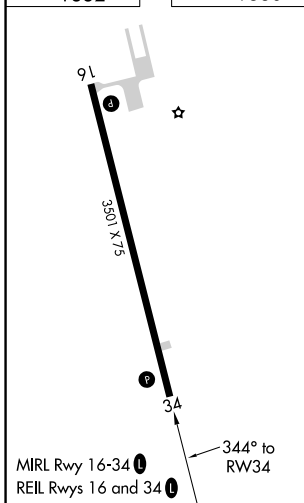

APP CRS 344°	Rwy Idg 3501
	TDZE 1330
	Apt Elev 1332

RNAV (GPS) RWY 34

TODD FIELD (14Y)

RNP APCH.	MISSED APPROACH: Climbing right turn to 3000 direct SALBE and hold.
	Circling Rwy 16 NA at night.

AWOS-3 118.65	MINNEAPOLIS CENTER 126.1 269.2	CTAF 122.9
-------------------------	--	----------------------

ELEV 1332	TDZE 1330
-----------	-----------

3000		SALBE	VGSI and descent angles not coincident. (VGSI Angle 3.00/TCH 22).
			SALBE 4 NM Holding Pattern

CATEGORY	A	B	C	D
LNAV MDA	1740-1	410 (500-1)	1740-1½ 410 (500-1½)	NA
CIRCLING	1840-1	508 (600-1)	1880-1½ 548 (600-1½)	NA