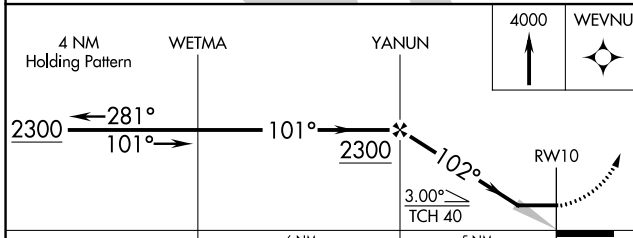

APP CRS	Rwy Idg	3498
102°	TDZE	664
	Apt Elev	664

RNAV (GPS) RWY 10

BOIS BLANC ISLAND (6Y1)

NA	DME/DME RNP-0.3 NA. Use Cheboygan altimeter setting.	MISSED APPROACH: Climb to 4000 direct WEVNU and hold, continue climb-in-hold to 4000.
----	---	---

SLH AWOS-3 118.175	MINNEAPOLIS CENTER 134.6 354.05	CTAF 122.9
------------------------------	---	----------------------

ELEV 664	TDZE 664
----------	----------

REIL Rwy 28
MIRL Rwy 10-28

CATEGORY	A	B	C	D
LNVA MDA	1060-1	396 (400-1)	NA	
CIRCLING	1120-1	456 (500-1)	NA	