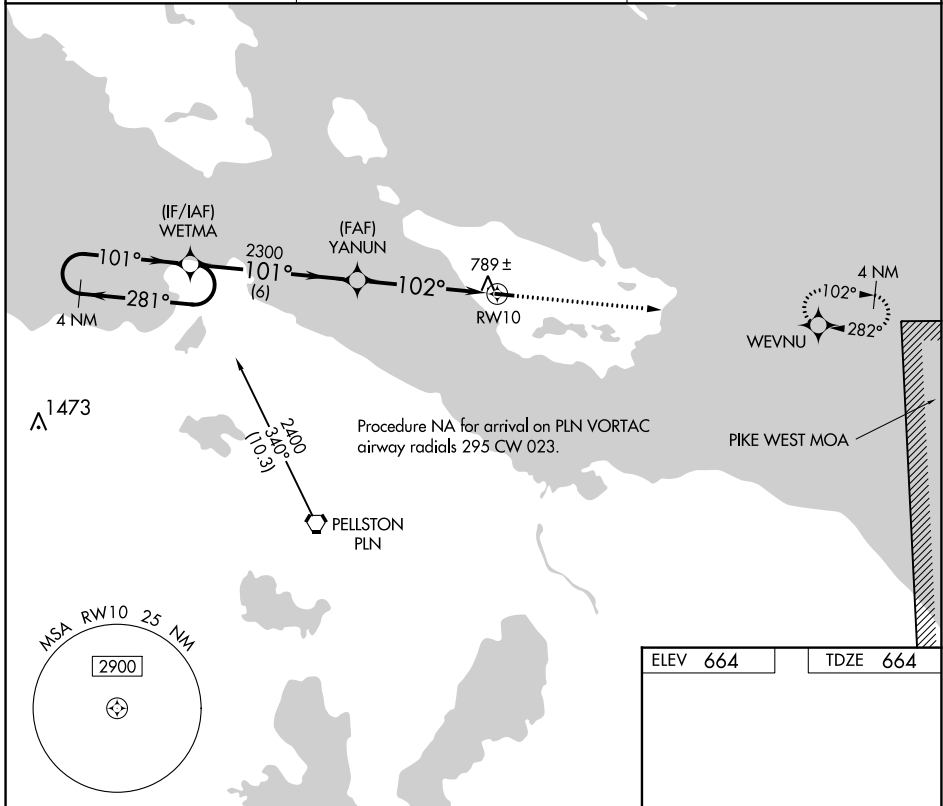

APP CRS	Rwy Idg	3498
102°	TDZE	664
	Apt Elev	664

RNAV (GPS) RWY 10

BOIS BLANC ISLAND (6Y1)

NA	DME/DME RNP-0.3 NA. Use Cheboygan altimeter setting.	MISSED APPROACH: Climb to 4000 direct WEVNU and hold, continue climb-in-hold to 4000.
----	---	---

SLH AWOS-3 118.175	MINNEAPOLIS CENTER 134.6 354.05	CTAF 122.9
------------------------------	---	----------------------

ELEV 664	TDZE 664
----------	----------

REIL Rwy 28
MIRL Rwy 10-28

CATEGORY	A	B	C	D
LNVA MDA	1060-1	396 (400-1)	NA	
CIRCLING	1120-1	456 (500-1)	NA	

EC-1, 30 DEC 2021 to 27 JAN 2022

EC-1, 30 DEC 2021 to 27 JAN 2022