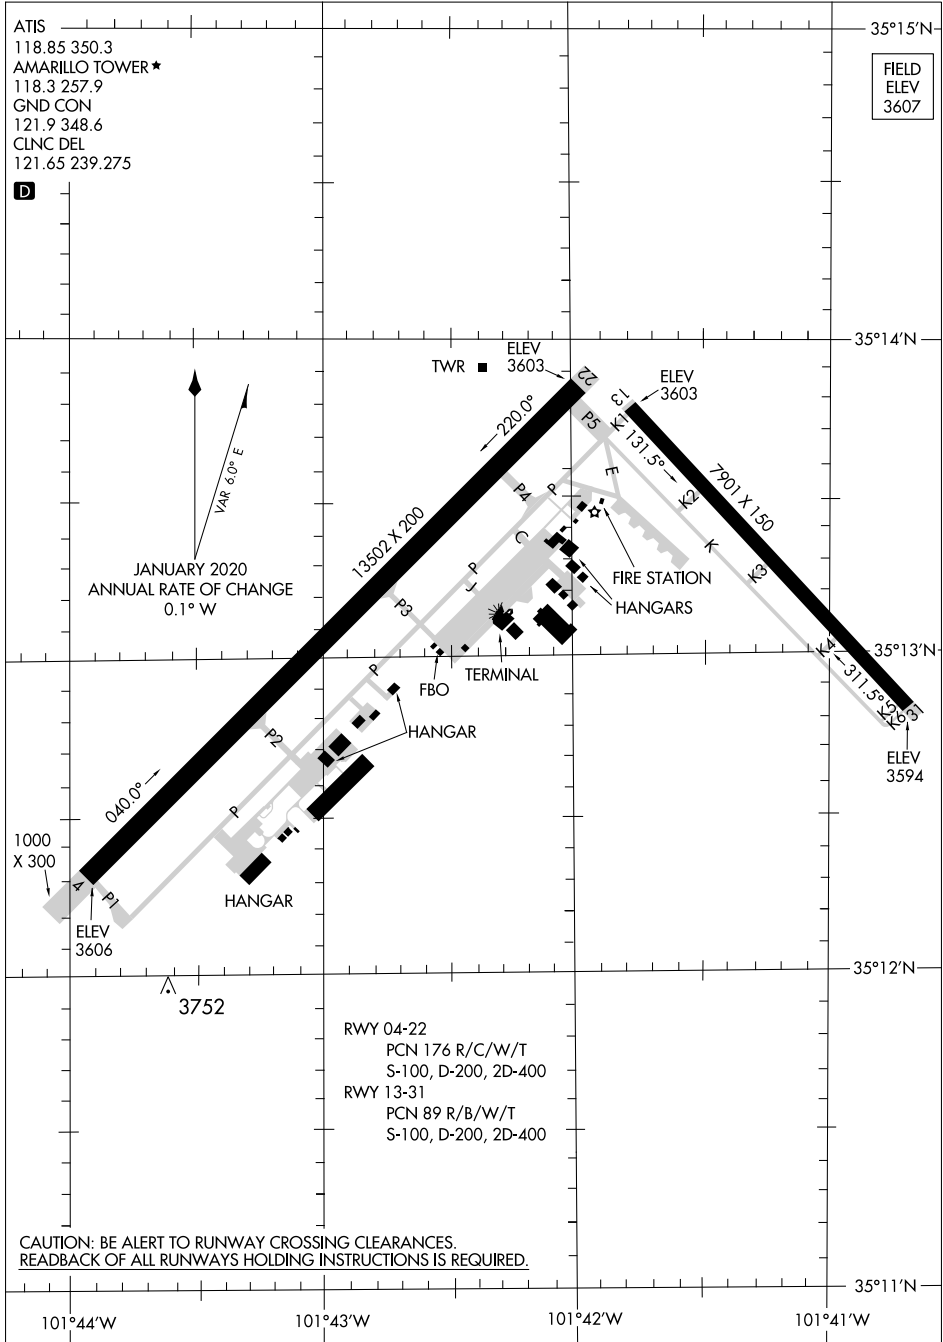

# AIRPORT DIAGRAM

RICK HUSBAND AMARILLO INTL (A.M.A.)  
AMARILLO, TEXAS

AL-19 (FAA)

SC-2, 27 JAN 2022 to 24 FEB 2022

SC-2, 27 JAN 2022 to 24 FEB 2022

# AIRPORT DIAGRAM

RICK HUSBAND AMARILLO INTL (A.M.A.)  
AMARILLO, TEXAS